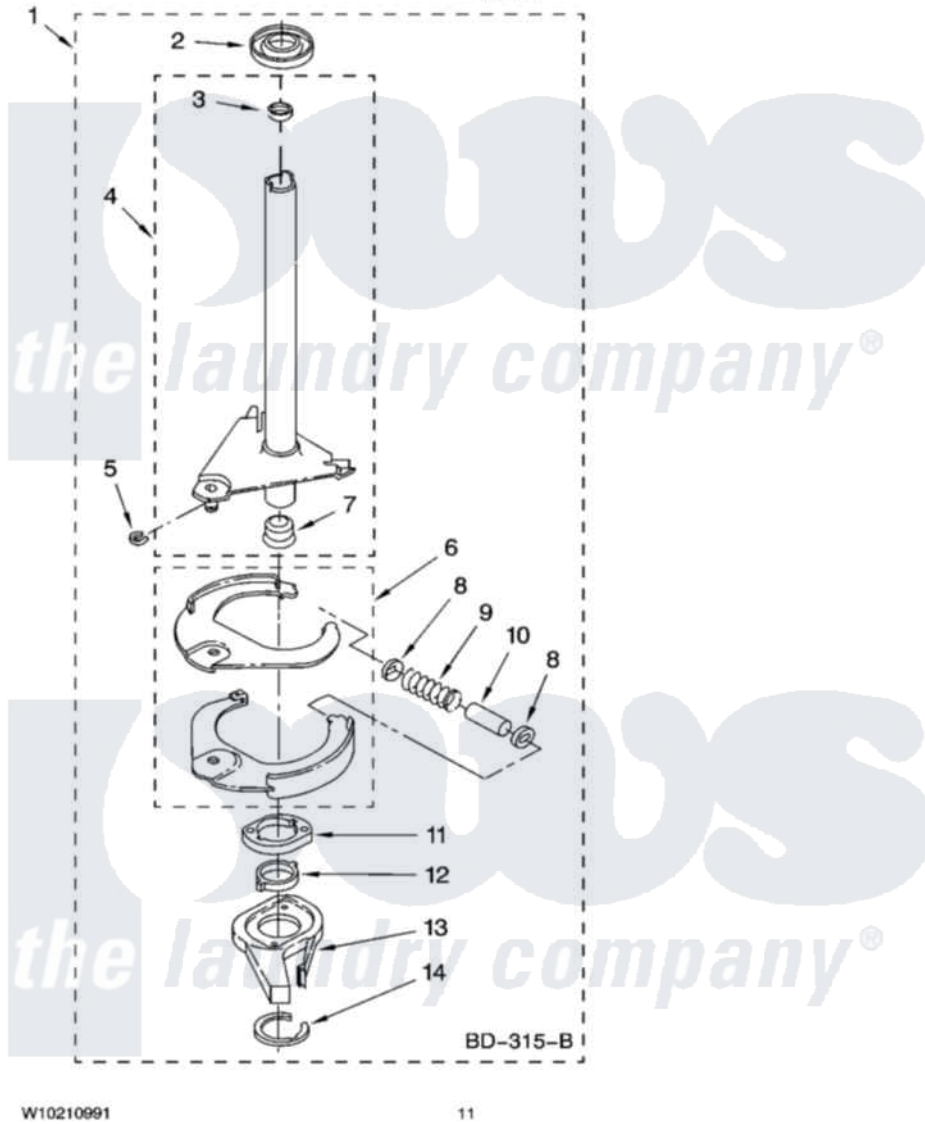

Maytag NTW4600VQ0 07 - BRAKE AND DRIVE TUBE PARTS

BRAKE AND DRIVE TUBE PARTS

For Model: NTW4600VQ0
(White)

W10210991

11

Maytag [Residential Maytag NTW4600VQ0 Washer Parts](#) Parts Diagram 07 - BRAKE AND DRIVE TUBE PARTS
Click on the part number to view part

Item	Original Part Number	Replaced By	Status	Part Description
1	388952	285792		Basketdrive
2	62658			Ring, Thrust
3	356427			Seal, Spin Pinion
4	64027	64208		Tube-Spin
5	64035	W10083190		Ring, Retaining
6	64232	285438		Shoe-Brake
7	62703	8546462		"T" Bearing, Spin Tube
8	3353956	285658		Sleeve
9	387806		Not Available	Spring, Brake
10	3355360	285658		Sleeve
11	661516	8546461		Cam, Brake Release
12	63022			Sleeve, Cam
13	64194	285790		Lining
14	90368	W10083200		Ring, Retaining
NI	BLANK		Not Available	FOLLOWING PARTS NOT ILLUSTRATED
"	285208			Lubricant