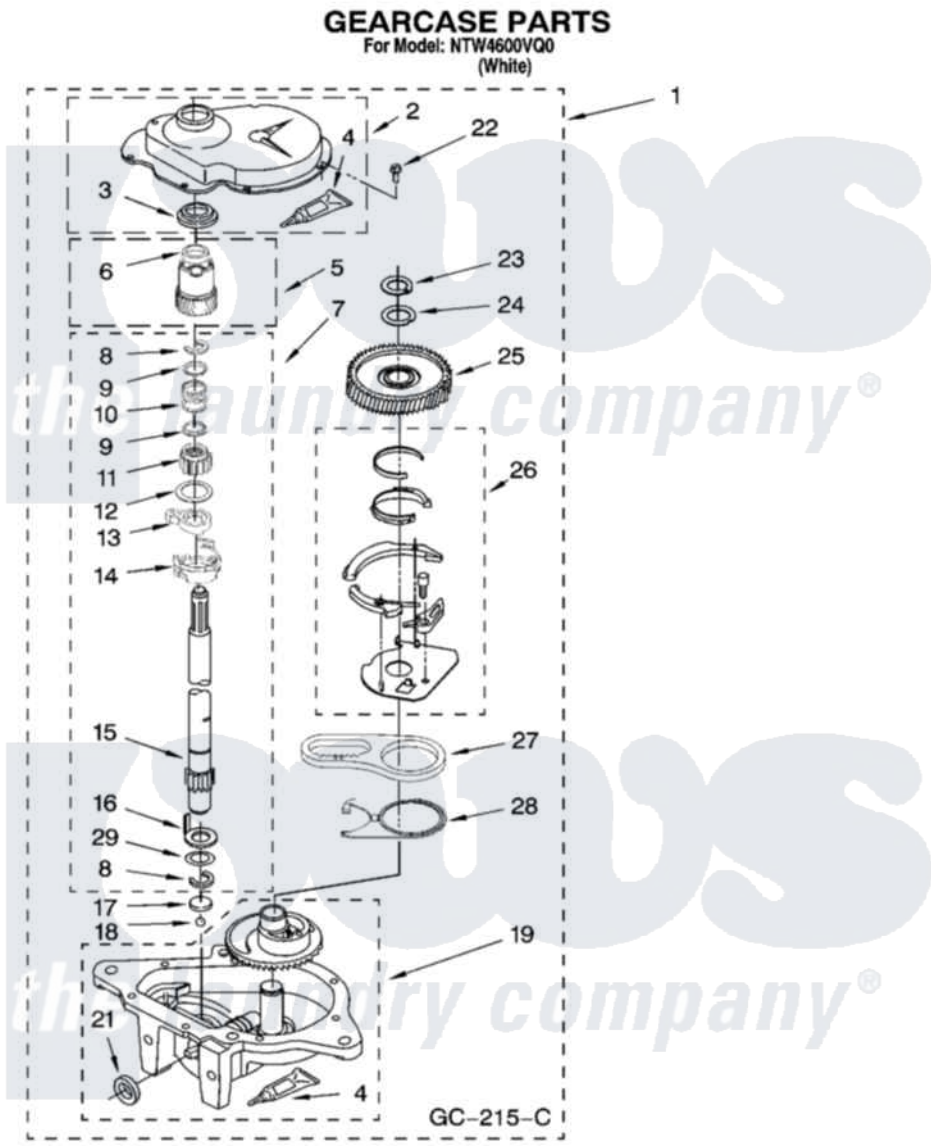

**Maytag NTW4600VQ0 08 - GEARCASE PARTS, OPTIONAL PARTS (NOT INCLUDED)**

12

W10210991

Maytag Residential Maytag NTW4600VQ0 Washer Parts Parts Diagram 08 - GEARCASE PARTS, OPTIONAL PARTS (NOT INCLUDED)

Click on the part number to view part

Item	Original Part Number	Replaced By	Status	Part Description
1	3360630	<a href="#">3360629</a>		Gearcase
2	<a href="#">285202</a>			Cover, Gearcase
3	<a href="#">3349985</a>			Seal, Gearcase Cover
4	<a href="#">285195</a>			Sealer Sealer, Gasket
5	63320	<a href="#">285362</a>		Gear and Pinion
6	<a href="#">356427</a>			Seal, Spin Pinion
7	<a href="#">389387</a>			Shaft, Agitator
8	90369		Not Available	Ring, Retaining (2)
9	<a href="#">62677</a>			Retainer, Spring
10	<a href="#">62676</a>			Spring, Agitator
11	63273	<a href="#">285509</a>		Shaft, Agitator
12	<a href="#">62619</a>			Washer, Agitator Gear
13	62580	<a href="#">285206</a>		Cam-Agitator
14	62581	<a href="#">285206</a>		Cam-Agitator
15	<a href="#">285509</a>			Shaft, Agitator