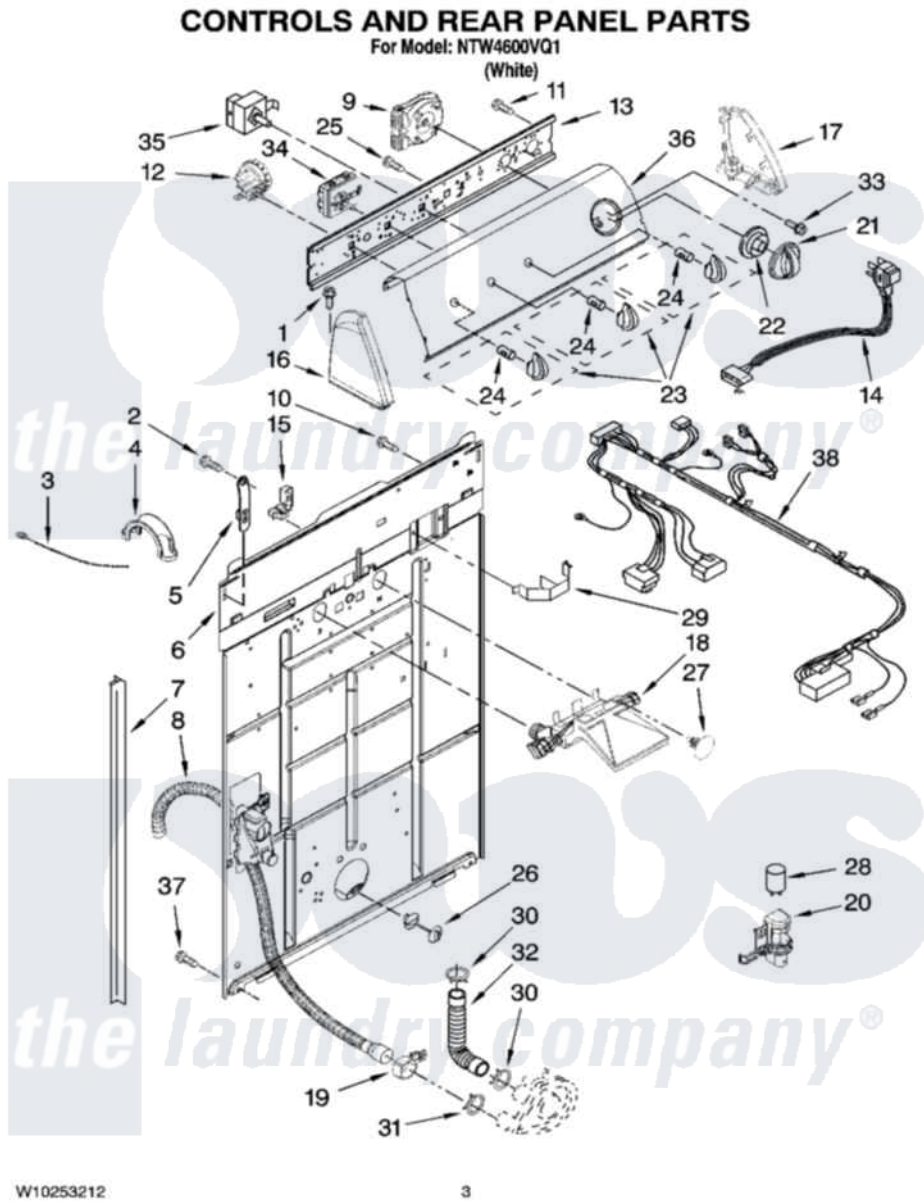

Maytag NTW4600VQ1 02 - CONTROLS AND REAR PANEL PARTS

Maytag Residential Maytag NTW4600VQ1 Washer Parts Parts Diagram 02 - CONTROLS AND REAR PANEL PARTS
Click on the part number to view part

Item	Original Part Number	Replaced By	Status	Part Description
1	388326			Screw, 8-18 X 1.25
2	9740848			Screw, Mixing Valve Mounting
3	3347868	W10339879		Tie, Cable
4	8577378			U-Bend, Drain Hose
5	8568314			Strap, Console
6	W10194450			Panel, Rear
7	62747			Pad, Rear Panel
8	W10189267			Drain Hose Assembly
9	W10175553			Timer, Control
10	3351614			Screw, Gearcase Cover Mounting
11	90767			Screw, 8A X 3/8 HeX Washer Head Tapping
12	8577843	W10337781		Switch-WL
13	3948608			Bracket, Control
14	8578842	285800		Cord-Power
15	3952821	285777		Relief-Str

16	8271365	279962	Endcap
17	8271359	279962	Endcap
18	W10144820		Valve, Water Inlet W/Thermistor And Vacuum Break
19	8541668		Clamp, Hose
20	8318046		Clip, Capacitor
21	W10196505		Knob, Timer
22	W10196506		Dial, Timer
23	W10196503		Knob, Control
24	8536939		Clip, Knob
25	3400073		Screw, Ground
26	8519200		Support, Rear Panel
27	W10000080	8282566	Clip, Pine Tree
28	8572717		Capacitor, Motor Start
29	8055003		Clip, Harness And Pressure Switch
30	3363366	616099	Clamp
31	8317496	285655	Clamp, Hose
32	3951449	285871	Hose
33	3400818		Screw, Timer Mounting
34	W10184148		Switch, Water Temperature
35	3949187	W10168262	Switch, Rotary
36	W10192127		Panel, Console
37	62863	3390631	Screw, 10-16 X 3/8
38	W10215082		Harness, Wiring