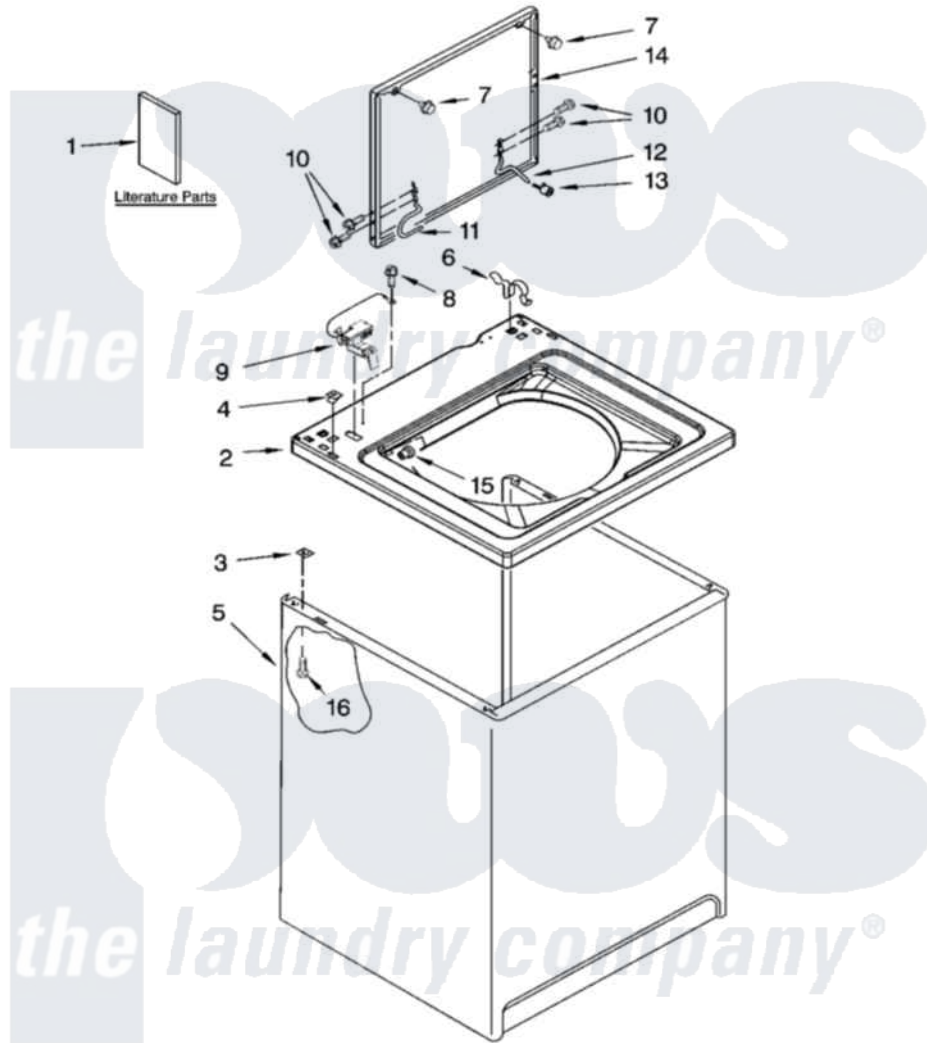

# Maytag NTW5100TQ0 01 - TOP AND CABINET PARTS

**Amana**

## TOP AND CABINET PARTS

For Model: NTW5100TQ0  
(White)

AUTOMATIC  
WASHER

1-08 Litho in U.S.A. (drd)

1

Part No. W10183470 Rev. A

Maytag Residential Maytag NTW5100TQ0 Washer Parts Parts Diagram 01 - TOP AND CABINET PARTS  
Click on the part number to view part

Item	Original Part Number	Replaced By	Status	Part Description
1	<a href="#">W10044800</a>			Installation Instructions
"	W10092679		Not Available	Use & Care Guide
"	W10092677		Not Available	Feature Sheet
"	W10092787		Not Available	Energy Guide
"	8578915		Not Available	Wiring Diagram
2	<a href="#">8318068</a>			Top
3	62750			Spacer, Cabinet To Top (4)
4	<a href="#">357213</a>			Nut, Push-In
5	<a href="#">63424</a>			Cabinet
6	<a href="#">62780</a>			Clip, Top And Cabinet And Rear Panel
7	<a href="#">9724509</a>			Bumper, Lid
8	<a href="#">3351614</a>			Screw, Gearcase Cover Mounting
9	<a href="#">8318084</a>			Switch, Lid
10	W10119872	<a href="#">W10119828</a>		Screw, Lid Hinge Mounting
11	<a href="#">8318088</a>			Hinge, Lid

12	<a href="#">54583</a>		Hinge, Lid
13	<a href="#">19119</a>		Bumper, Lid Hinge
14	8541774	<a href="#">W10193857</a>	Lid
15	<a href="#">21258</a>		Bearing, Lid Hinge
16	<a href="#">3390631</a>		Screw, 10-16 X 3/8