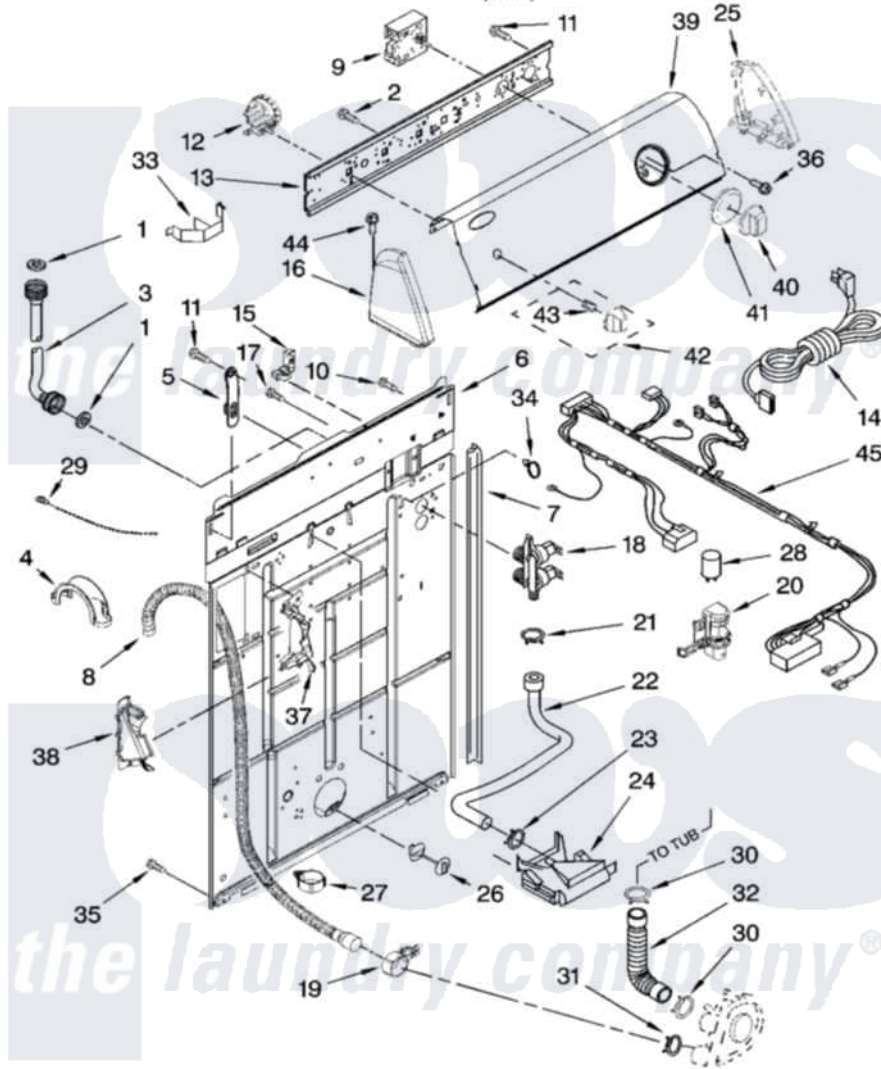

Maytag NTW5100TQ0 02 - CONTROLS AND REAR PANEL PARTS

CONTROLS AND REAR PANEL PARTS

For Model: NTW5100TQ0
(White)

W10183470

3

Maytag [Residential Maytag NTW5100TQ0 Washer Parts](#) Parts Diagram 02 - CONTROLS AND REAR PANEL PARTS
Click on the part number to view part

Item	Original Part Number	Replaced By	Status	Part Description
1	3976300	16123		Washer Inlet-Hose Miscellaneous Parts Must be Ordered Separately.
2	3400073			Screw, Ground
3	8571377	89503		Hose-Inlet
"	8571378	89503		Hose-Inlet
4	8577378			U-Bend, Drain Hose
5	8568314			Strap, Console
6	8318015			Panel, Rear
7	62747			Pad, Rear Panel
8	W10122138	W10096921		Drain Hose Assembly
9	8546681			Timer, Control
10	3351614			Screw, Gearcase Cover Mounting
11	90767			Screw, 8A X 3/8 HeX Washer Head Tapping
12	8577845	W10339334		Switch-WL
13	3948608			Bracket, Control

14	8578842	285800	Cord-Power
15	3952821	285777	Relief-Str
16	8271365	279962	Endcap
17	9740848		Screw, Mixing Valve Mounting
18	W10113122		Valve, Water Mixing
19	8541668		Clamp, Hose
20	8318046		Clip, Capacitor
21	301958	596669	Clamp, Manifold
22	8541607	3357328	Hose, Vacuum Break
23	370450	596669	Clamp, Manifold
24	3347034		Break, Vacuum
25	8271359	279962	Endcap
26	8519200		Support, Rear Panel
27	8541667		Clamp, Hose
28	8572717		Capacitor, Motor Start
29	3347868	W10339879	Tie, Cable
30	3363366	616099	Clamp
31	8317496	285655	Clamp, Hose
32	3951449	285871	Hose
33	8055003		Clip, Harness And Pressure Switch
34	8559320		Restraint, Hose
35	62863	3390631	Screw, 10-16 X 3/8
36	3400818		Screw, Timer Mounting
37	8541669		Bucket, Drain Hose
38	8541658		Bucket, Drain Hose
39	W10182637		Panel, Console
40	W10110045		Knob, Timer
41	W10110046		Dial, Timer
42	W10110047		Knob, Control
43	8536939		Clip, Knob
44	388326		Screw, 8-18 X 1.25
45	W10071410		Harness, Wiring