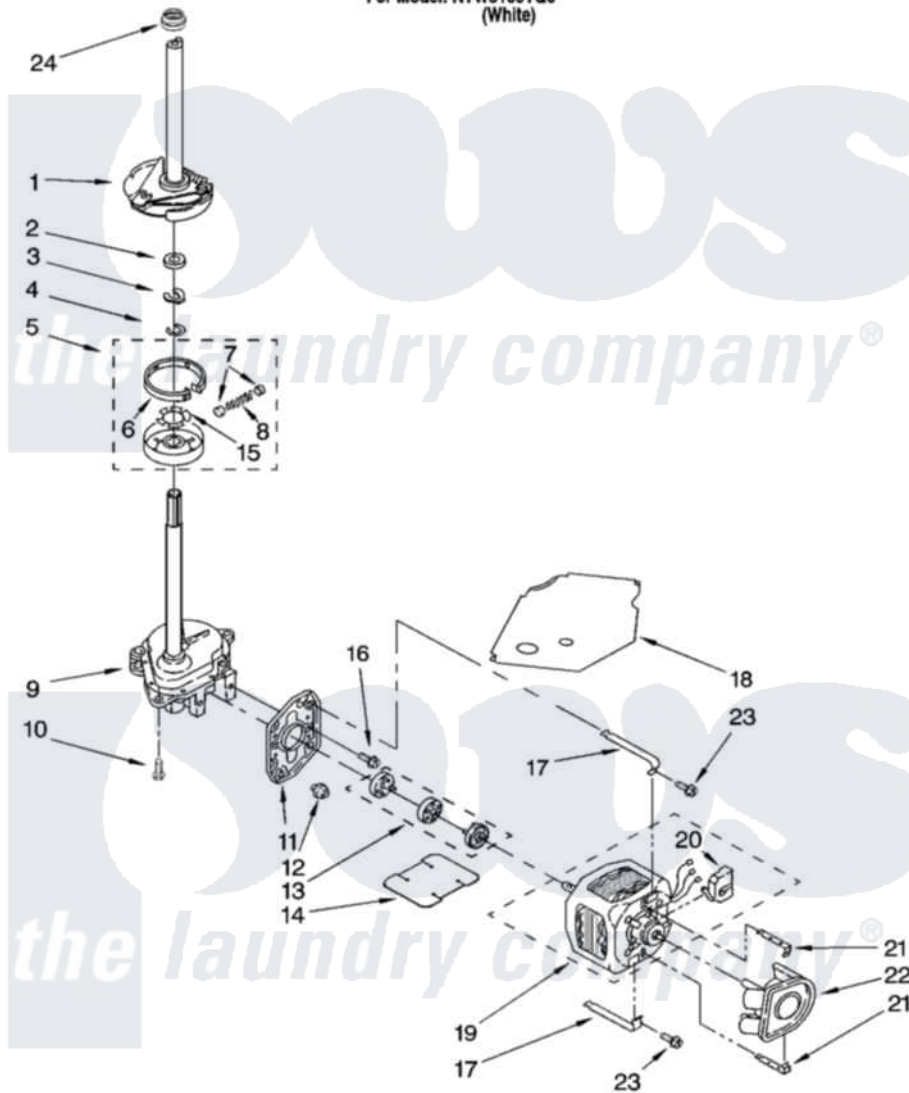

Maytag NTW5100TQ0 04 - BRAKE, CLUTCH, GEARCASE, MOTOR AND PUMP PARTS

BRAKE, CLUTCH, GEARCASE, MOTOR AND PUMP PARTS

For Model: NTW5100TQ0
(White)

W10183470

7

Maytag [Residential Maytag NTW5100TQ0 Washer Parts](#) Parts Diagram 04 - BRAKE, CLUTCH, GEARCASE, MOTOR AND PUMP PARTS

[Click on the part number to view part](#)

Item	Original Part Number	Replaced By	Status	Part Description
1	388951	285792		Basketdrive
2	63292			Washer, Spin Tube Thrust
3	62697	W10080230		Ring, Spin Tube Support
4	63283	285353		Ring
5	3951311	285785		Clutch
6	3951308	285790		Lining
7	62646			Cap, Clutch Spring
8	3946792			Spring And Damper Assembly
9	3360630	3360629		Gearcase
10	3357334	3400516		Screw Anti-Rattle
11	62611			Plate, Motor Mount To Gearcase
12	62691			Grommet, Motor
13	3364003	285753A		Coupling
14	3946532			Shield, Motor

15	3355454		Clip, Main Drive
16	3400516		Screw Anti-Rattle
17	W10086010		Retainer, Motor
18	3362089		Shield, Tub To Motor
19	8528158	661600	Motor, Main Drive
20	3952056		Switch, Main Drive Motor
21	8546127		Retainer, Pump
22	3363394		Pump
23	3387485	273556	Screw, 10-16 X 5/8
24	8577374		Seal, Centerpost