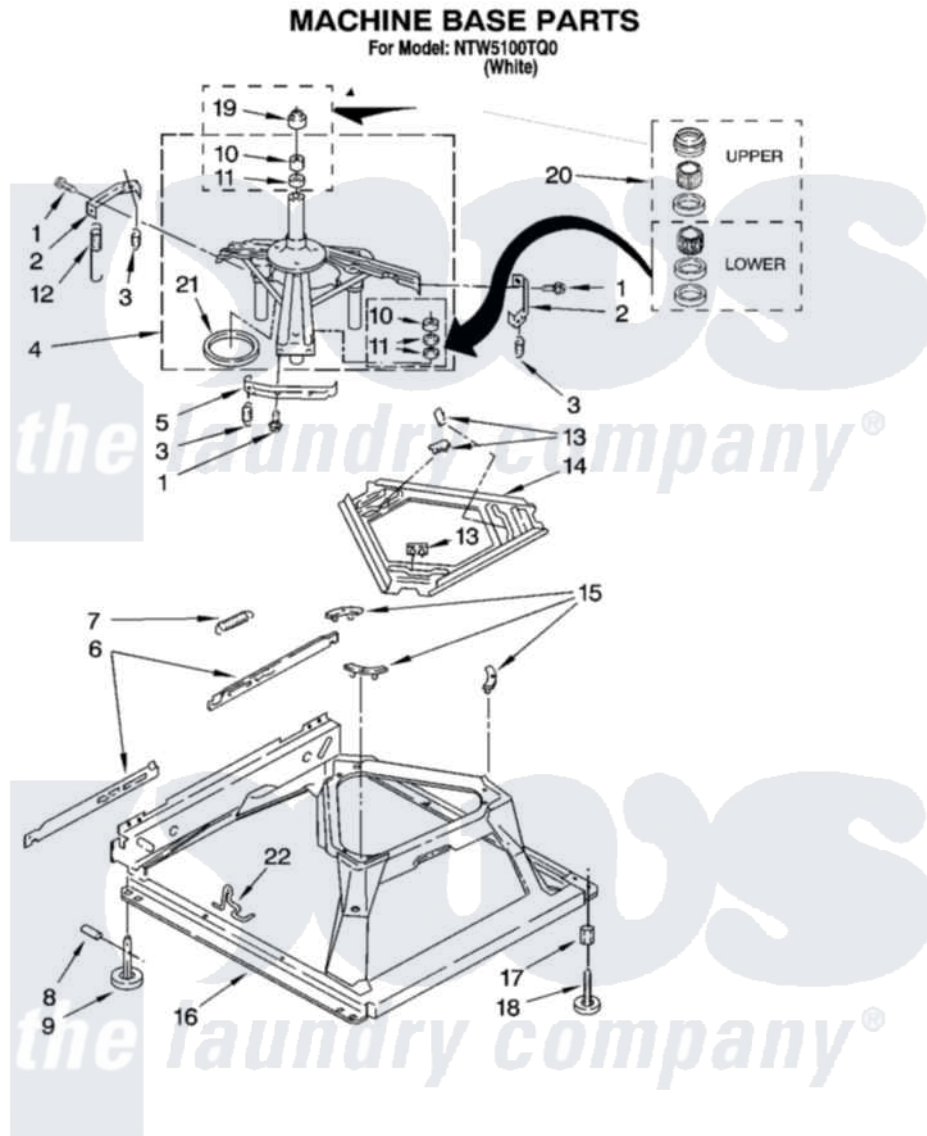

Maytag NTW5100TQ0 05 - MACHINE BASE PARTS

8

W10183470

Maytag [Residential Maytag NTW5100TQ0 Washer Parts](#) Parts Diagram 05 - MACHINE BASE PARTS
Click on the part number to view part

Item	Original Part Number	Replaced By	Status	Part Description
1	3400076			Screw, Bracket Mounting
2	64067			Bracket, Spring Outer
3	63907			Spring, Suspension
4	8575214	280184		Support
5	64065			Bracket, Spring Outer
6	63466			Link, Leveling Mechanism
7	62597	8316845		Spring
8	62837			Pin, Knurled
9	62596	285244		Feet-Leveling
10	8546455			Bearing, Centerpost
11	357409	359449		Seal, Agitator Shaft
12	8534035	285901		Spring
13	62568	285219		Pad
14	3946509			Plate, Suspension
15	3363660	285744		Pad
16	3946512	285771		Base

17	3359452	Nut, Lock
18	W10001130	Foot, Leveling
19	8577376	Seal, Centerpost
20	285203	Centerpost Bearing Kit
21	63134	Ring, Sound Deadening
22	W10145155	Retainer, Suspension Spring