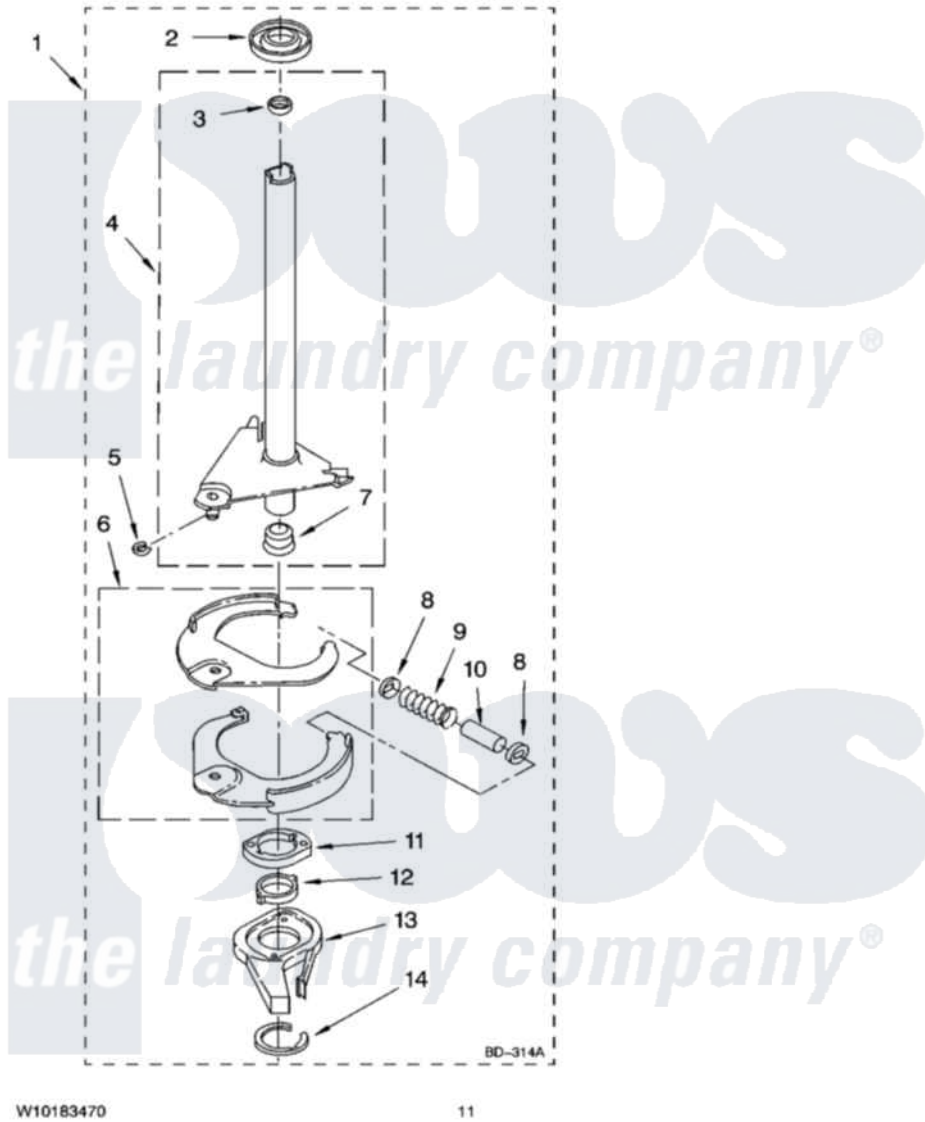

Maytag NTW5100TQ0 07 - BRAKE AND DRIVE TUBE PARTS

BRAKE AND DRIVE TUBE PARTS

For Model: NTW5100TQ0
(White)

W10183470

11

Maytag [Residential Maytag NTW5100TQ0 Washer Parts](#) Parts Diagram 07 - BRAKE AND DRIVE TUBE PARTS
Click on the part number to view part

Item	Original Part Number	Replaced By	Status	Part Description
1	388951	285792		Basketdrive
2	62658			Ring, Thrust
3	356427			Seal, Spin Pinion
4	64027	64208		Tube-Spin
5	64035	W10083190		Ring, Retaining
6	64232	285438		Shoe-Brake
7	62703	8546462		"T" Bearing, Spin Tube
8	3353956	285658		Sleeve
9	62647		Not Available	Spring, Brake
10	3355360	285658		Sleeve
11	661516	8546461		Cam, Brake Release
12	63022			Sleeve, Cam
13	64194	285790		Lining
14	90368	W10083200		Ring, Retaining
NI	BLANK		Not Available	FOLLOWING PARTS NOT ILLUSTRATED
"	285208			Lubricant