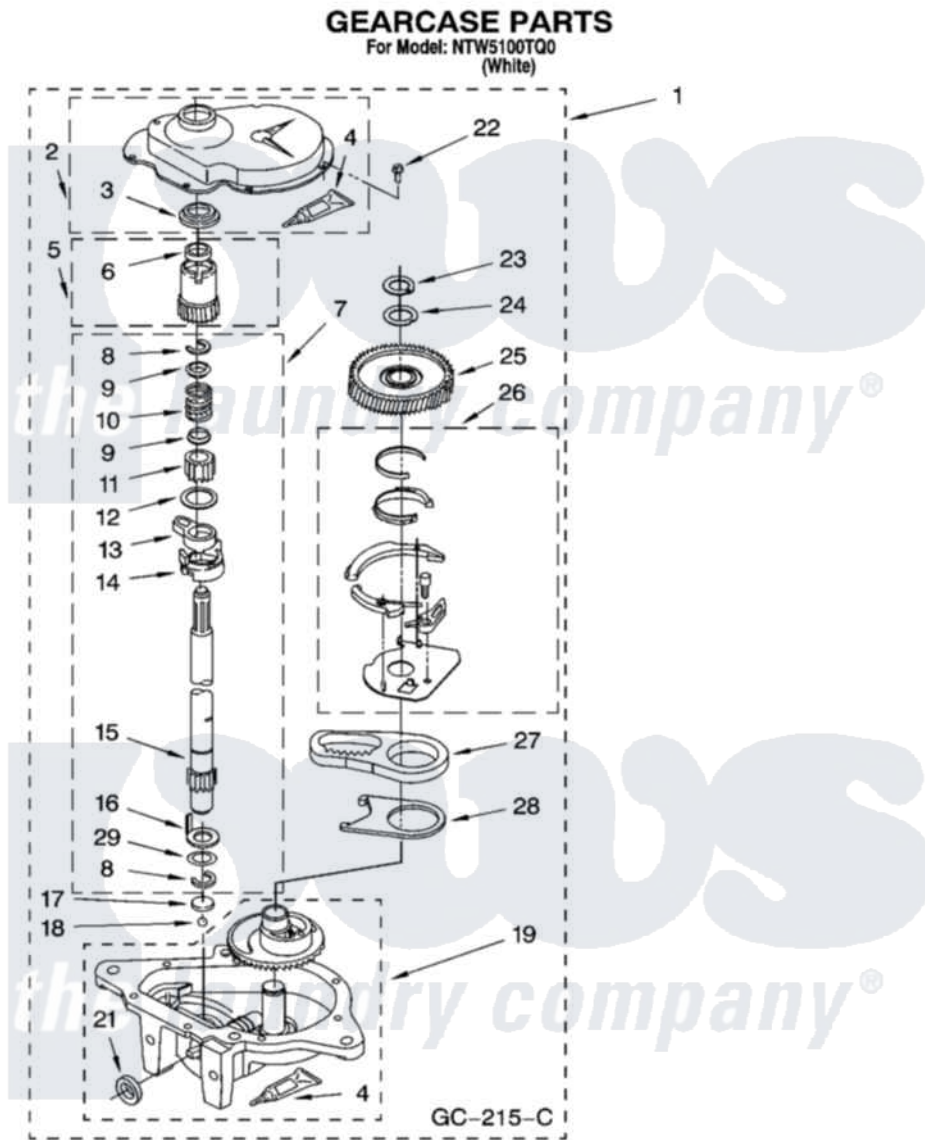

**Maytag NTW5100TQ0 08 - GEARCASE PARTS, OPTIONAL PARTS (NOT INCLUDED)**

12

W10183470

Maytag Residential Maytag NTW5100TQ0 Washer Parts Parts Diagram 08 - GEARCASE PARTS, OPTIONAL PARTS (NOT INCLUDED)

Click on the part number to view part

Item	Original Part Number	Replaced By	Status	Part Description
1	3360630	<a href="#">3360629</a>		Gearcase
2	<a href="#">285202</a>			Cover, Gearcase
3	<a href="#">3349985</a>			Seal, Gearcase Cover
4	<a href="#">285195</a>			Sealer Sealer, Gasket
5	63320	<a href="#">285362</a>		Gear and Pinion
6	<a href="#">356427</a>			Seal, Spin Pinion
7	<a href="#">389387</a>			Shaft, Agitator
8	90369		Not Available	Ring, Retaining (2)
9	<a href="#">62677</a>			Retainer, Spring
10	<a href="#">62676</a>			Spring, Agitator
11	63273	<a href="#">285509</a>		Shaft, Agitator
12	<a href="#">62619</a>			Washer, Agitator Gear
13	62580	<a href="#">285206</a>		Cam-Agitator
14	62581	<a href="#">285206</a>		Cam-Agitator
15	<a href="#">285509</a>			Shaft, Agitator