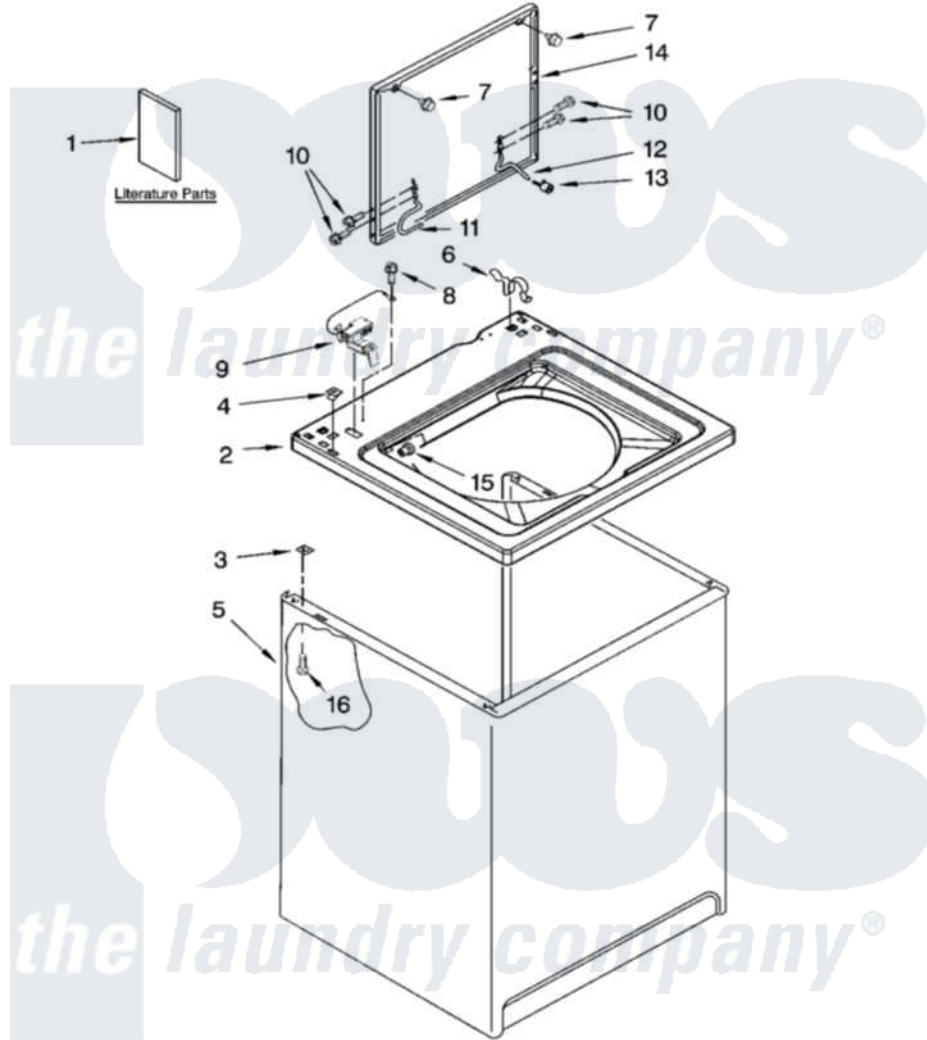

Maytag NTW5100TQ1 01 - TOP AND CABINET PARTS

Amana

TOP AND CABINET PARTS

For Model: NTW5100TQ1
(White)

AUTOMATIC
WASHER

10-08 Litho in U.S.A. (drd) (psw)

1

Part No. W10231534 Rev. A

Maytag [Residential Maytag NTW5100TQ1 Washer Parts](#) Parts Diagram 01 - TOP AND CABINET PARTS
Click on the part number to view part

Item	Original Part Number	Replaced By	Status	Part Description
1	W10200331		Not Available	Installation Instructions (English/French)
"	W10200662		Not Available	Installation Instructions (Spanish)
"	W10192179		Not Available	Use & Care Guide (English/French)
"	W10192180		Not Available	Use & Care Guide (Spanish)
"	W10192181		Not Available	Feature Sheet (English/French)
"	W10192182		Not Available	Feature Sheet (Spanish)
"	W10092787		Not Available	Energy Guide
"	8578915		Not Available	Wiring Diagram
2	8318068			Top
3	62750			Spacer, Cabinet To Top (4)
4	357213			Nut, Push-In
5	63424			Cabinet
6	62780			Clip, Top And Cabinet And Rear Panel

7	9724509		Bumper, Lid
8	3351614		Screw, Gearcase Cover Mounting
9	8318084		Switch, Lid
10	W10119872	W10119828	Screw, Lid Hinge Mounting
11	8318088		Hinge, Lid
12	54583		Hinge, Lid
13	19119		Bumper, Lid Hinge
14	8541774	W10193857	Lid
15	21258		Bearing, Lid Hinge
16	3390631		Screw, 10-16 X 3/8