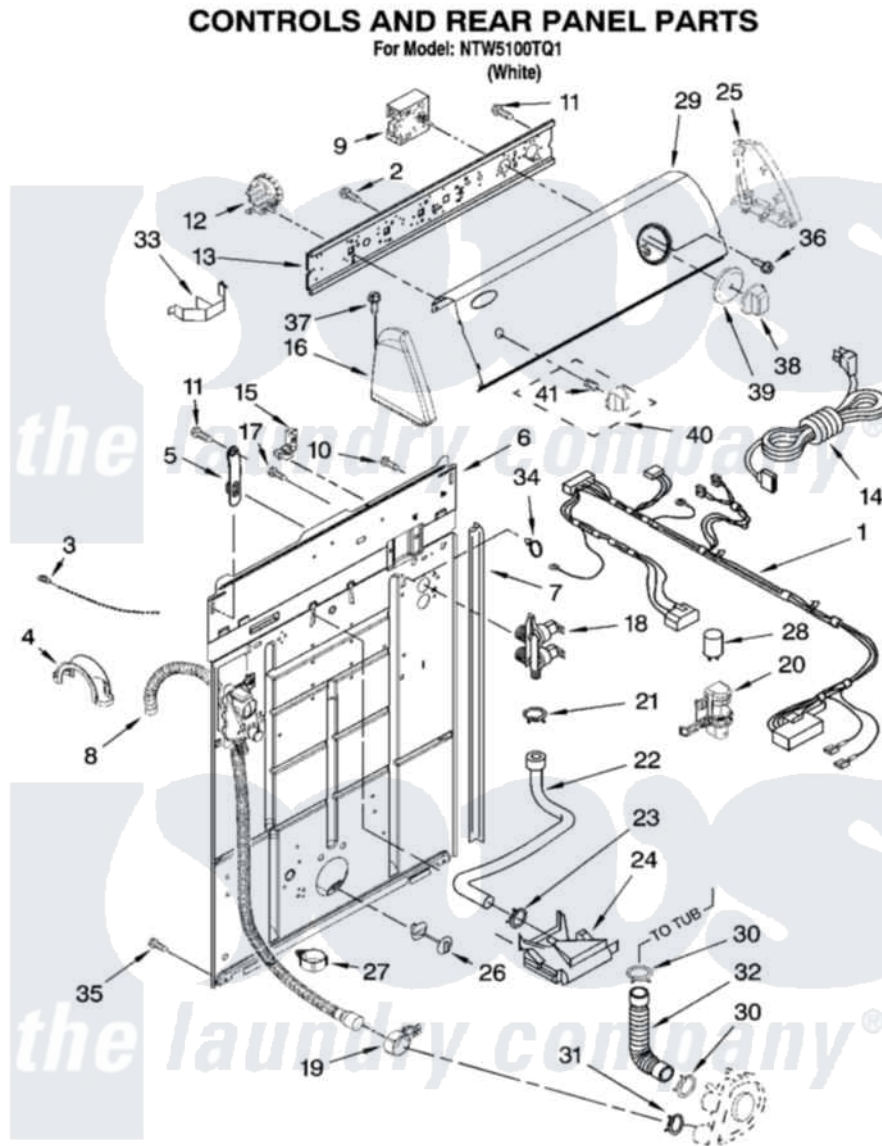

# Maytag NTW5100TQ1 02 - CONTROLS AND REAR PANEL PARTS

W10231534

3

Maytag [Residential Maytag NTW5100TQ1 Washer Parts](#) Parts Diagram 02 - CONTROLS AND REAR PANEL PARTS  
 Click on the part number to view part

Item	Original Part Number	Replaced By	Status	Part Description
1	<a href="#">W10071410</a>			Harness, Wiring
2	<a href="#">3400073</a>			Screw, Ground
3	3347868	<a href="#">W10339879</a>		Tie, Cable
4	<a href="#">8577378</a>			U-Bend, Drain Hose
5	<a href="#">8568314</a>			Strap, Console
6	<a href="#">8318015</a>			Panel, Rear
7	<a href="#">62747</a>			Pad, Rear Panel
8	W10138068	<a href="#">W10096921</a>		Drain Hose Assembly
9	<a href="#">8546681</a>			Timer, Control
10	<a href="#">3351614</a>			Screw, Gearcase Cover Mounting
11	<a href="#">90767</a>			Screw, 8A X 3/8 HeX Washer Head Tapping
12	8577845	<a href="#">W10339334</a>		Switch-WL
13	<a href="#">3948608</a>			Bracket, Control
14	8578842	<a href="#">285800</a>		Cord-Power
15	3952821	<a href="#">285777</a>		Relief-Str