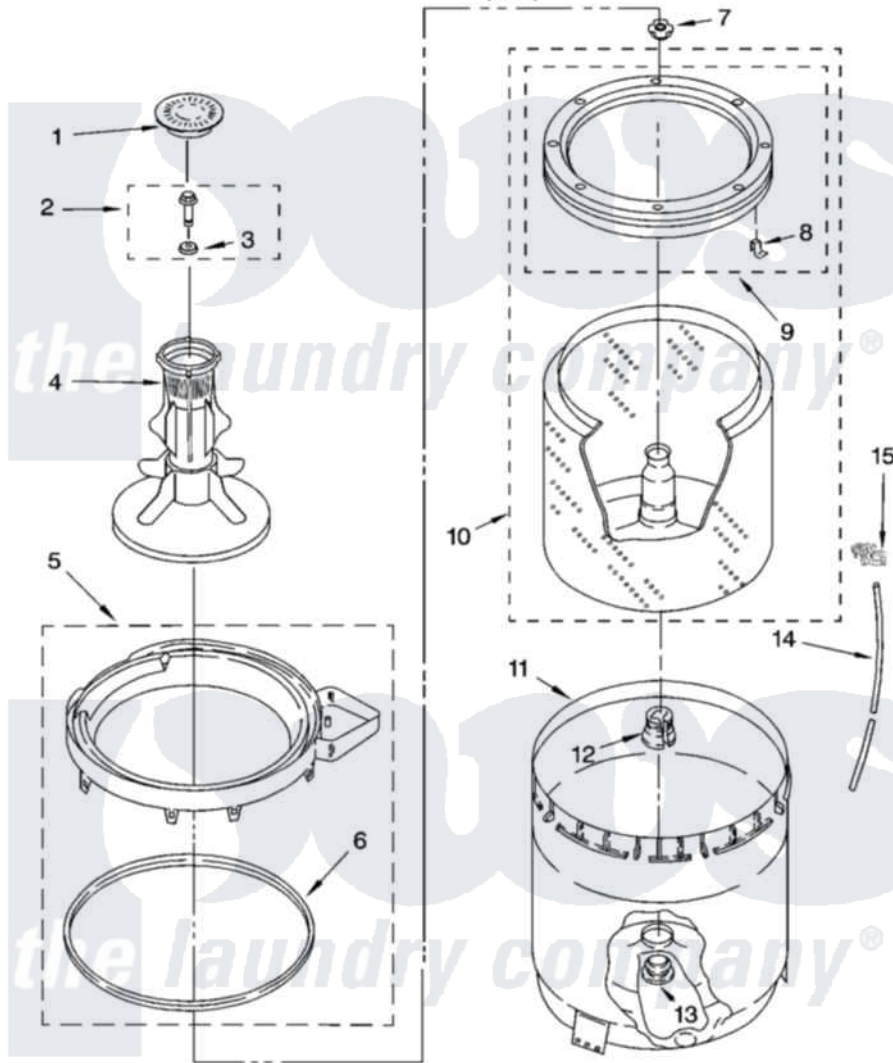

Maytag NTW5100TQ1 03 - AGITATOR, BASKET AND TUB PARTS

AGITATOR, BASKET AND TUB PARTS

For Model: NTW5100TQ1

(White)

W10231534

5

Maytag Residential Maytag NTW5100TQ1 Washer Parts Parts Diagram 03 - AGITATOR, BASKET AND TUB PARTS

Click on the part number to view part

Item	Original Part Number	Replaced By	Status	Part Description
1	3352483			Cap, Agitator
2	358237			Screw And Washer
3	3949550			Washer
4	63377			Agitator
5	3360611			Tub Ring And Gasket Assembly
6	3359586			Gasket, Tub Ring
7	21366			Nut, Spanner
8	8519815			Clip, Balance Ring
9	3956205			Balance Ring
10	3956206	3956207		Basket And Balance Ring
11	63125			Tub
12	389140			Tub Block, Basket Drive
13	383727			Gasket, Centerpod
14	3347780	353244		Hose, Pressure Switch
15	2219077			Clip, Pressure Switch Hose