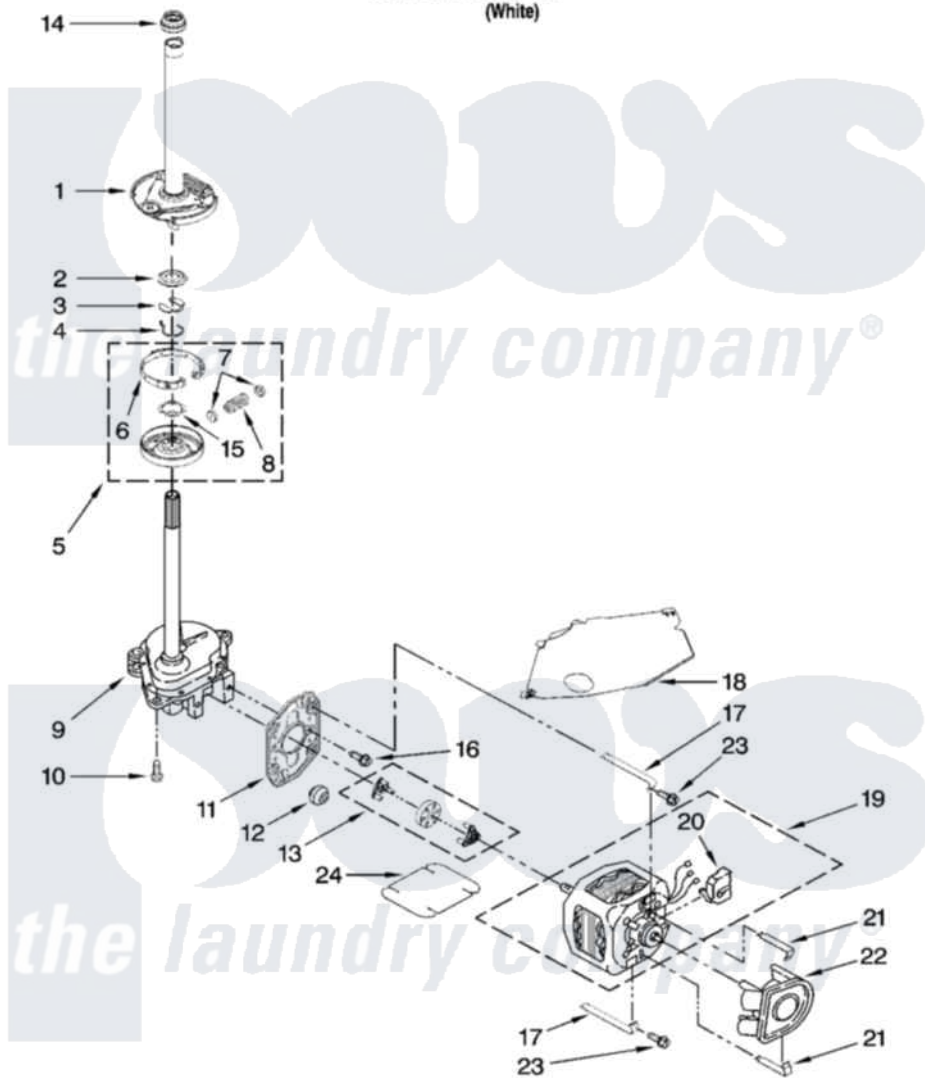

Maytag NTW5100TQ1 04 - BRAKE, CLUTCH, GEARCASE, MOTOR AND PUMP PARTS

BRAKE, CLUTCH, GEARCASE, MOTOR AND PUMP PARTS For Model: NTW5100TQ1 (White)

W10231534

7

Maytag Residential Maytag NTW5100TQ1 Washer Parts Parts Diagram 04 - BRAKE, CLUTCH, GEARCASE, MOTOR AND PUMP PARTS

[Click on the part number to view part](#)

Item	Original Part Number	Replaced By	Status	Part Description
1	388951	285792		Basketdrive
2	63292			Washer, Spin Tube Thrust
3	62697	W10080230		Ring, Spin Tube Support
4	63283	285353		Ring
5	3951311	285785		Clutch
6	3951308	285790		Lining
7	62646			Cap, Clutch Spring
8	3946792			Spring And Damper Assembly
9	3360630	3360629		Gearcase
10	3357334	3400516		Screw Anti-Rattle
11	62611			Plate, Motor Mount To Gearcase
12	62691			Grommet, Motor
13	3364003	285753A		Coupling
14	8577374			Seal, Centerpost

15	3355454		Clip, Main Drive
16	3400516		Screw Anti-Rattle
17	W10086010		Retainer, Motor
18	3362089		Shield, Tub To Motor
19	8528158	661600	Motor, Main Drive
20	3952056		Switch, Main Drive Motor
21	8546127		Retainer, Pump
22	3363394		Pump
23	3387485	273556	Screw, 10-16 X 5/8
24	3946532		Shield, Motor