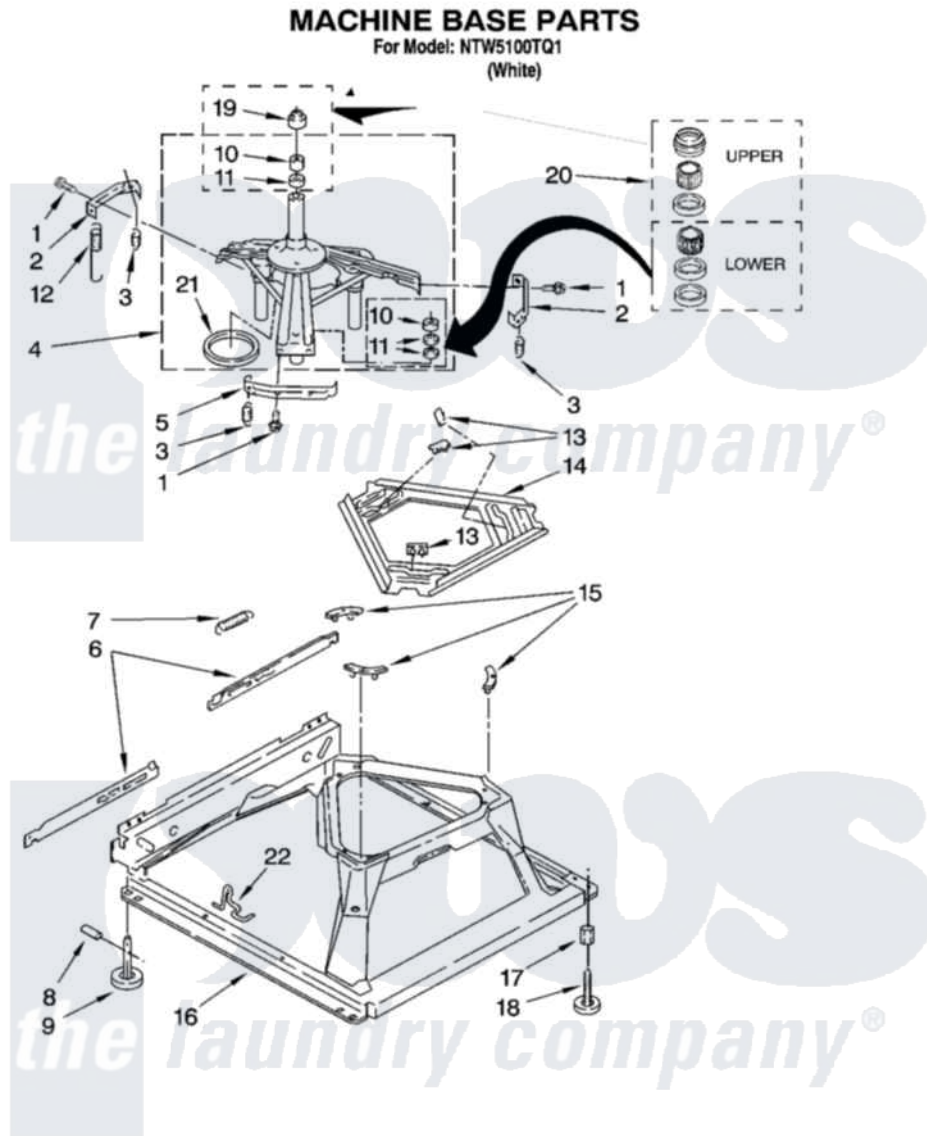

Maytag NTW5100TQ1 05 - MACHINE BASE PARTS

8

W10231534

Maytag [Residential Maytag NTW5100TQ1 Washer Parts](#) Parts Diagram 05 - MACHINE BASE PARTS
Click on the part number to view part

Item	Original Part Number	Replaced By	Status	Part Description
1	3400076			Screw, Bracket Mounting
2	64067			Bracket, Spring Outer
3	63907			Spring, Suspension
4	8575214	280184		Support
5	64065			Bracket, Spring Outer
6	63466			Link, Leveling Mechanism
7	62597	8316845		Spring
8	62837			Pin, Knurled
9	62596	285244		Feet-Leveling
10	8546455			Bearing, Centerpost
11	357409	359449		Seal, Agitator Shaft
12	8534035	285901		Spring
13	62568	285219		Pad
14	3946509			Plate, Suspension
15	3363660	285744		Pad
16	3946512	285771		Base

17	3359452	Nut, Lock
18	W10001130	Foot, Leveling
19	8577376	Seal, Centerpost
20	285203	Centerpost Bearing Kit
21	63134	Ring, Sound Deadening
22	W10145155	Retainer, Suspension Spring