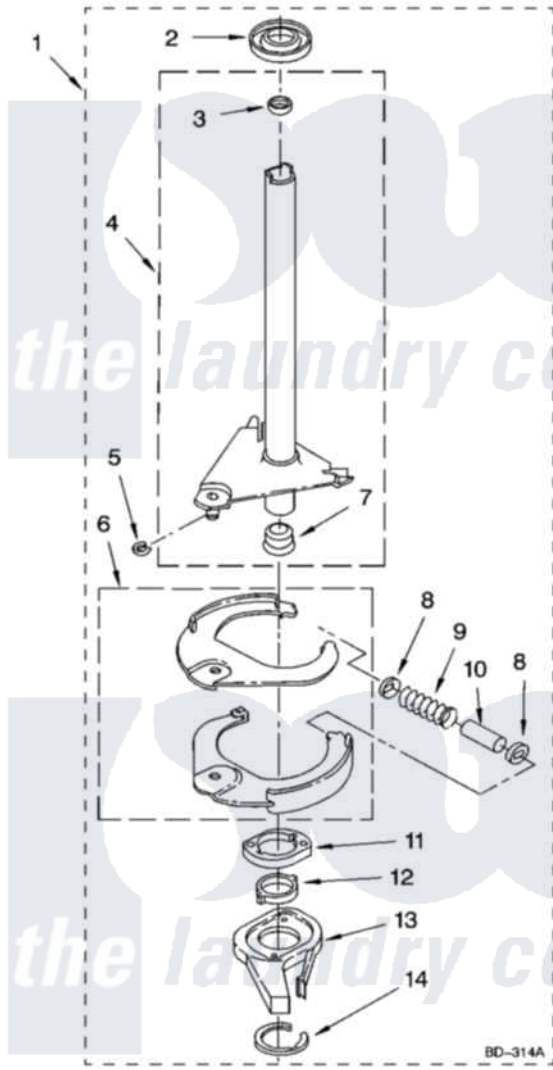

Maytag NTW5100TQ1 07 - BRAKE AND DRIVE TUBE PARTS

BRAKE AND DRIVE TUBE PARTS

For Model: NTW5100TQ1
(White)

W10231534

11

Maytag [Residential Maytag NTW5100TQ1 Washer Parts](#) Parts Diagram 07 - BRAKE AND DRIVE TUBE PARTS
Click on the part number to view part

Item	Original Part Number	Replaced By	Status	Part Description
1	388951	285792		Basketdrive
2	62658			Ring, Thrust
3	356427			Seal, Spin Pinion
4	64027	64208		Tube-Spin
5	64035	W10083190		Ring, Retaining
6	64232	285438		Shoe-Brake
7	62703	8546462		"T" Bearing, Spin Tube
8	3353956	285658		Sleeve
9	62647		Not Available	Spring, Brake
10	3355360	285658		Sleeve
11	661516	8546461		Cam, Brake Release
12	63022			Sleeve, Cam
13	64194	285790		Lining
14	90368	W10083200		Ring, Retaining
NI	BLANK		Not Available	FOLLOWING PARTS NOT ILLUSTRATED
"	285208			Lubricant