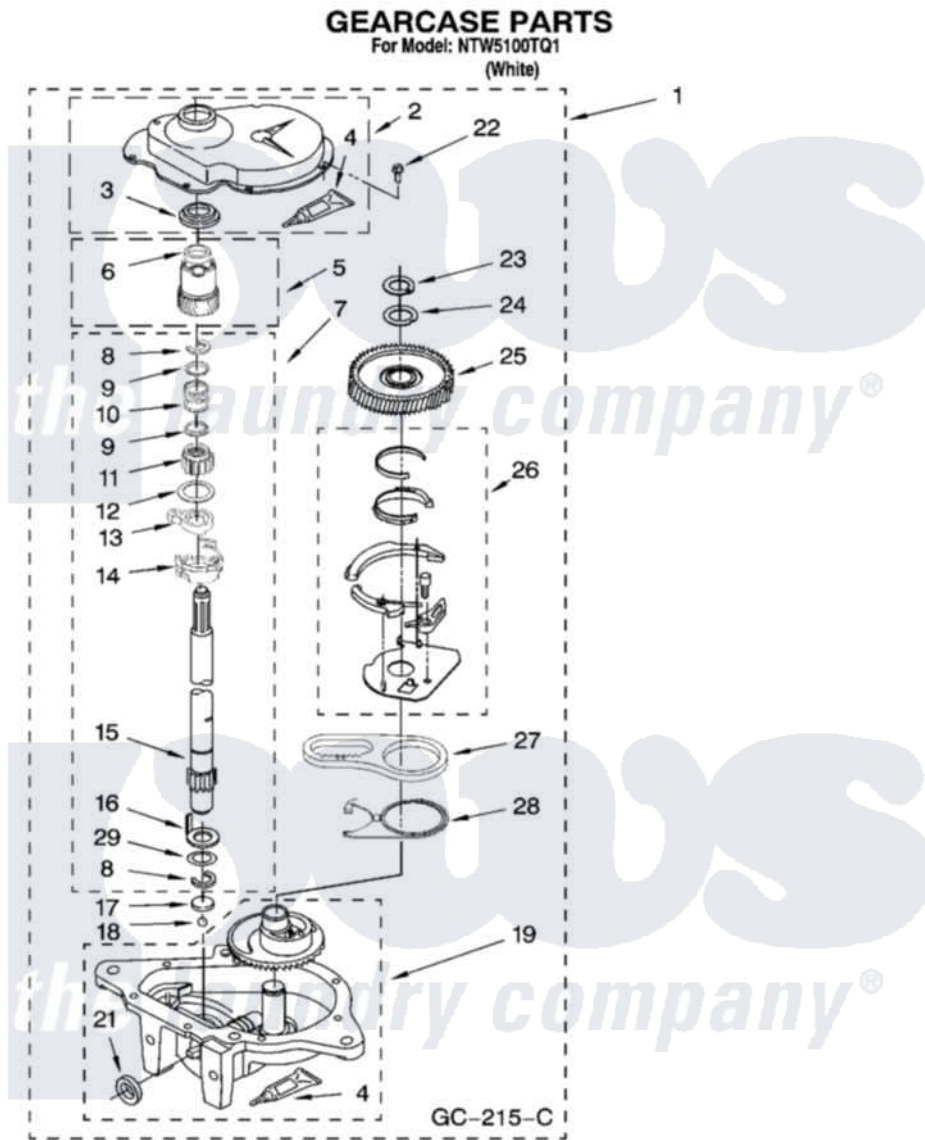

Maytag NTW5100TQ1 08 - GEARCASE PARTS, OPTIONAL PARTS (NOT INCLUDED)

12

W10231534

Maytag Residential Maytag NTW5100TQ1 Washer Parts Parts Diagram 08 - GEARCASE PARTS, OPTIONAL PARTS (NOT INCLUDED)

Click on the part number to view part

Item	Original Part Number	Replaced By	Status	Part Description
1	3360630	3360629		Gearcase
2	285202			Cover, Gearcase
3	3349985			Seal, Gearcase Cover
4	285195			Sealer Sealer, Gasket
5	63320	285362		Gear and Pinion
6	356427			Seal, Spin Pinion
7	389387			Shaft, Agitator
8	90369		Not Available	Ring, Retaining (2)
9	62677			Retainer, Spring
10	62676			Spring, Agitator
11	63273	285509		Shaft, Agitator
12	62619			Washer, Agitator Gear
13	62580	285206		Cam-Agitator
14	62581	285206		Cam-Agitator
15	285509			Shaft, Agitator