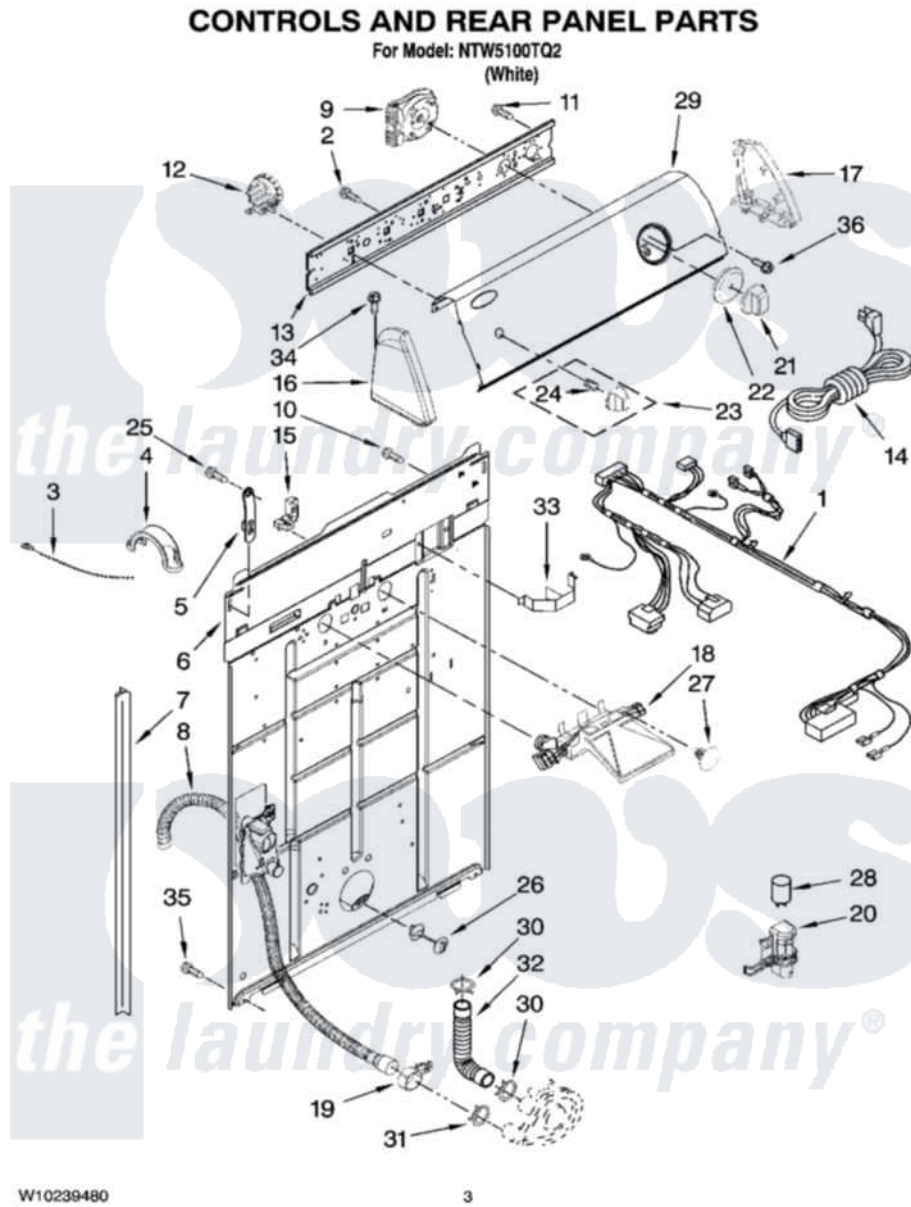

Maytag NTW5100TQ2 02 - CONTROLS AND REAR PANEL PARTS

Maytag Residential Maytag NTW5100TQ2 Washer Parts Parts Diagram 02 - CONTROLS AND REAR PANEL PARTS
Click on the part number to view part

Item	Original Part Number	Replaced By	Status	Part Description
1	W10222605			Harness, Wiring
2	3400073			Screw, Ground
3	3347868	W10339879		Tie, Cable
4	8577378			U-Bend, Drain Hose
5	8568314			Strap, Console
6	W10194450			Panel, Rear
7	62747			Pad, Rear Panel
8	W10189267			Drain Hose Assembly
9	W10201447			Timer, Control
10	3351614			Screw, Gearcase Cover Mounting
11	90767			Screw, 8A X 3/8 HeX Washer Head Tapping
12	8577845	W10339334		Switch-WL
13	3948608			Bracket, Control
14	8578842	285800		Cord-Power
15	3952821	285777		Relief-Str

16	8271365	279962	Endcap
17	8271359	279962	Endcap
18	W10140918		Valve, Water Inlet W/Vacuum Break
19	8541668		Clamp, Hose
20	8318046		Clip, Capacitor
21	W10110045		Knob, Timer
22	W10110046		Dial, Timer
23	W10110047		Knob, Control
24	8536939		Clip, Knob
25	9740848		Screw, Mixing Valve Mounting
26	8519200		Support, Rear Panel
27	W10000080	8282566	Clip, Pine Tree
28	8572717		Capacitor, Motor Start
29	W10192129		Panel, Console
30	3363366	616099	Clamp
31	8317496	285655	Clamp, Hose
32	3951449	285871	Hose
33	8055003		Clip, Harness And Pressure Switch
34	388326		Screw, 8-18 X 1.25
35	62863	3390631	Screw, 10-16 X 3/8
36	3400818		Screw, Timer Mounting