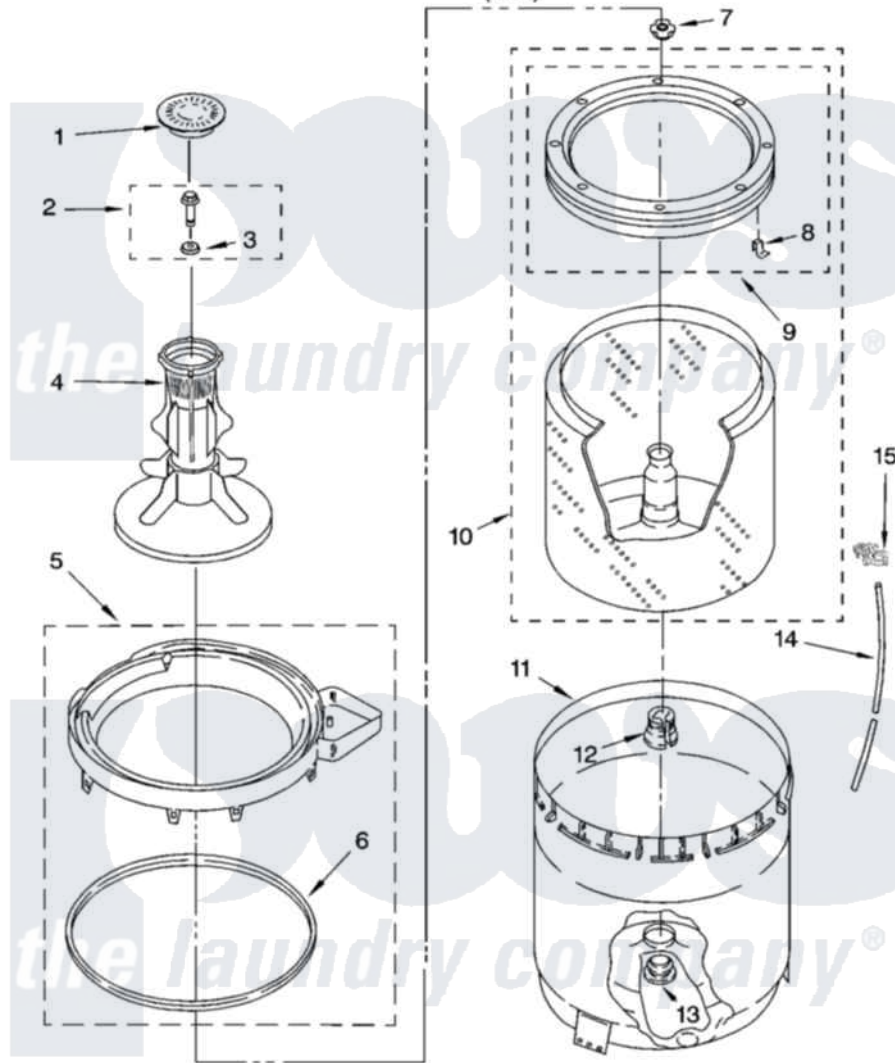

Maytag NTW5100TQ2 03 - AGITATOR, BASKET AND TUB PARTS

AGITATOR, BASKET AND TUB PARTS

For Model: NTW5100TQ2

(White)

W10239480

5

Maytag Residential Maytag NTW5100TQ2 Washer Parts Parts Diagram 03 - AGITATOR, BASKET AND TUB PARTS

Click on the part number to view part

Item	Original Part Number	Replaced By	Status	Part Description
1	3352483			Cap, Agitator
2	358237			Screw And Washer
3	3949550			Washer
4	63377			Agitator
5	3360611			Tub Ring And Gasket Assembly
6	3359586			Gasket, Tub Ring
7	21366			Nut, Spanner
8	8519815			Clip, Balance Ring
9	3956205			Balance Ring
10	3956206	3956207		Basket And Balance Ring
11	63125			Tub
12	389140			Tub Block, Basket Drive
13	383727			Gasket, Centerpod
14	3347780	353244		Hose, Pressure Switch
15	2219077			Clip, Pressure Switch Hose