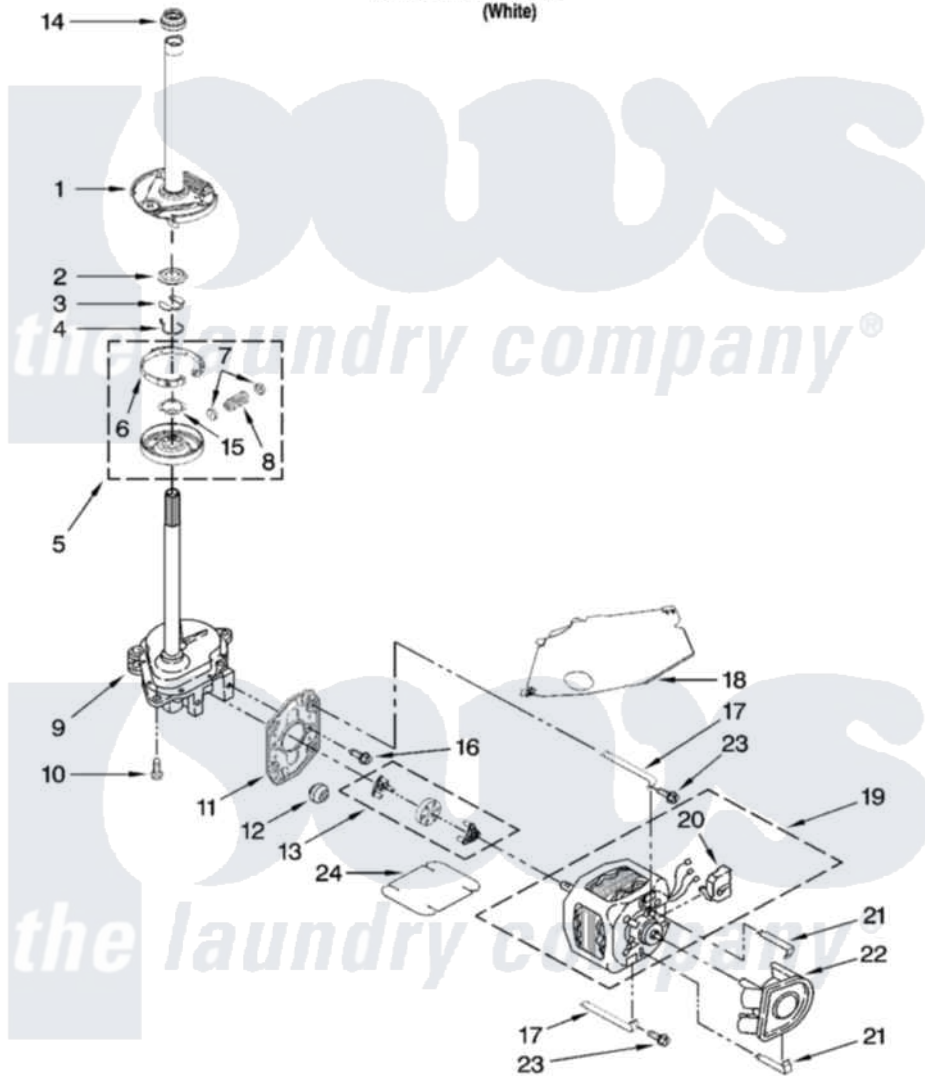

Maytag NTW5100TQ2 04 - BRAKE, CLUTCH, GEARCASE, MOTOR AND PUMP PARTS

BRAKE, CLUTCH, GEARCASE, MOTOR AND PUMP PARTS

For Model: NTW5100TQ2
(White)

W10239480

7

Maytag [Residential Maytag NTW5100TQ2 Washer Parts](#) Parts Diagram 04 - BRAKE, CLUTCH, GEARCASE, MOTOR AND PUMP PARTS

[Click on the part number to view part](#)

Item	Original Part Number	Replaced By	Status	Part Description
1	388951	285792		Basketdrive
2	63292			Washer, Spin Tube Thrust
3	62697	W10080230		Ring, Spin Tube Support
4	63283	285353		Ring
5	3951311	285785		Clutch
6	3951308	285790		Lining
7	62646			Cap, Clutch Spring
8	3946792			Spring And Damper Assembly
9	3360630	3360629		Gearcase
10	3357334	3400516		Screw Anti-Rattle
11	62611			Plate, Motor Mount To Gearcase
12	62691			Grommet, Motor
13	3364003	285753A		Coupling
14	8577374			Seal, Centerpost

15	3355454		Clip, Main Drive
16	3400516		Screw Anti-Rattle
17	W10086010		Retainer, Motor
18	3362089		Shield, Tub To Motor
19	8528158	661600	Motor, Main Drive
20	3952056		Switch, Main Drive Motor
21	8546127		Retainer, Pump
22	3363394		Pump
23	3387485	273556	Screw, 10-16 X 5/8
24	3946532		Shield, Motor