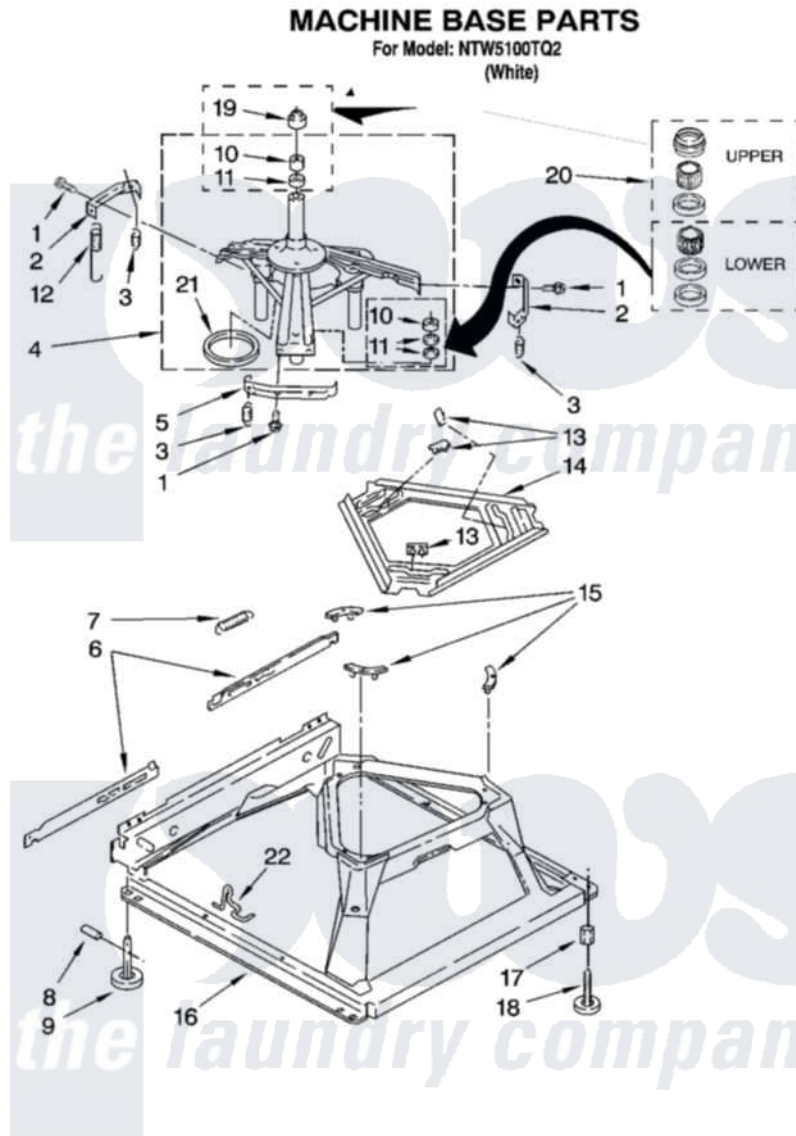

Maytag NTW5100TQ2 05 - MACHINE BASE PARTS

8

W10239480

Maytag [Residential Maytag NTW5100TQ2 Washer Parts](#) Parts Diagram 05 - MACHINE BASE PARTS
Click on the part number to view part

Item	Original Part Number	Replaced By	Status	Part Description
1	3400076			Screw, Bracket Mounting
2	64067			Bracket, Spring Outer
3	63907			Spring, Suspension
4	8575214	280184		Support
5	64065			Bracket, Spring Outer
6	63466			Link, Leveling Mechanism
7	62597	8316845		Spring
8	62837			Pin, Knurled
9	62596	285244		Feet-Leveling
10	8546455			Bearing, Centerpost
11	357409	359449		Seal, Agitator Shaft
12	8534035	285901		Spring
13	62568	285219		Pad
14	3946509			Plate, Suspension
15	3363660	285744		Pad
16	3946512	285771		Base

17	3359452	Nut, Lock
18	W10001130	Foot, Leveling
19	8577376	Seal, Centerpost
20	285203	Centerpost Bearing Kit
21	63134	Ring, Sound Deadening
22	W10145155	Retainer, Suspension Spring