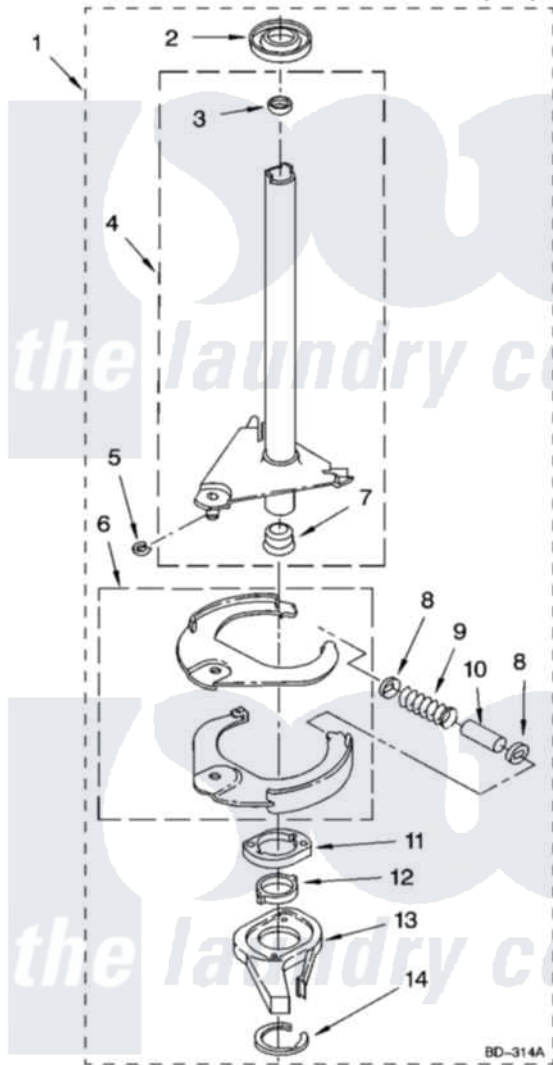

Maytag NTW5100TQ2 07 - BRAKE AND DRIVE TUBE PARTS

BRAKE AND DRIVE TUBE PARTS

For Model: NTW5100TQ2

(White)

W10239480

11

Maytag [Residential Maytag NTW5100TQ2 Washer Parts](#) Parts Diagram 07 - BRAKE AND DRIVE TUBE PARTS

[Click on the part number to view part](#)

Item	Original Part Number	Replaced By	Status	Part Description
1	388951	285792		Basketdrive
2	62658			Ring, Thrust
3	356427			Seal, Spin Pinion
4	64027	64208		Tube-Spin
5	64035	W10083190		Ring, Retaining
6	64232	285438		Shoe-Brake
7	62703	8546462		"T" Bearing, Spin Tube
8	3353956	285658		Sleeve
9	62647		Not Available	Spring, Brake
10	3355360	285658		Sleeve
11	661516	8546461		Cam, Brake Release
12	63022			Sleeve, Cam
13	64194	285790		Lining
14	90368	W10083200		Ring, Retaining
NI	BLANK		Not Available	FOLLOWING PARTS NOT ILLUSTRATED
"	285208			Lubricant