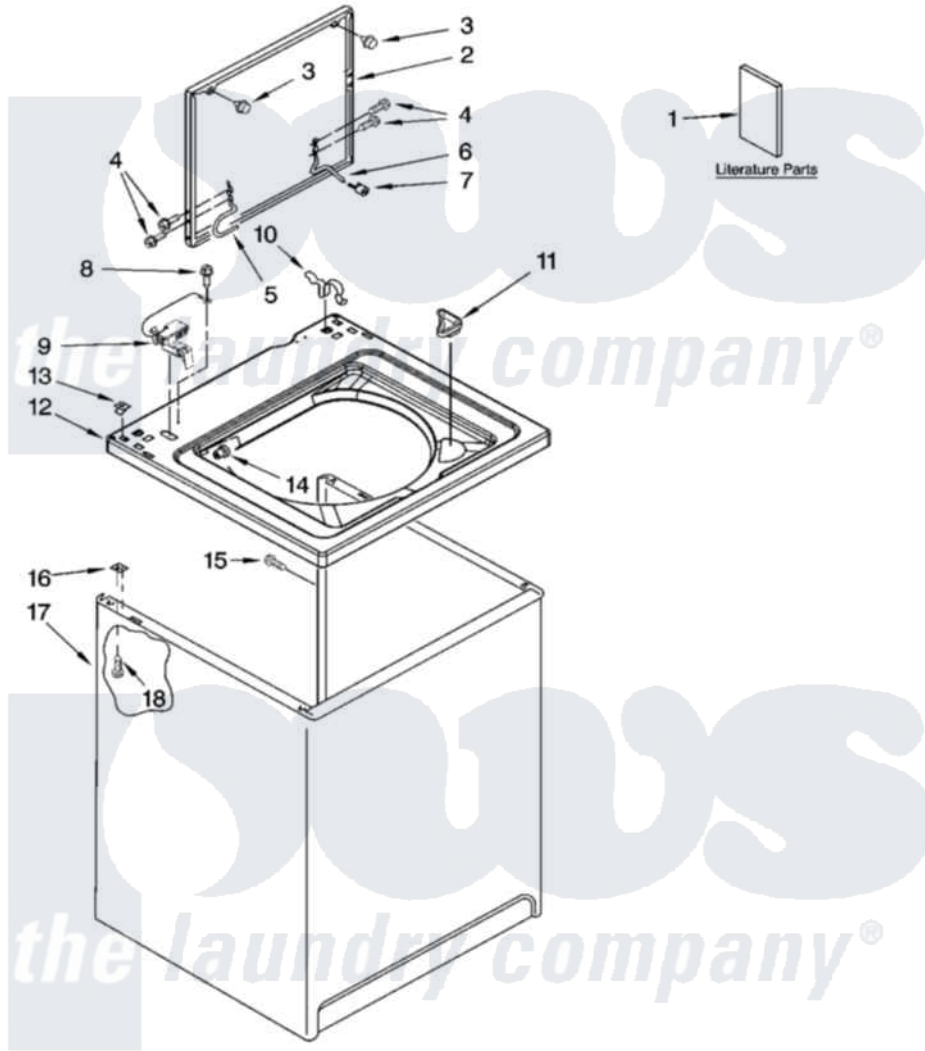

Maytag NTW5200TQ0 01 - TOP AND CABINET PARTS

Amana

TOP AND CABINET PARTS

For Model: NTW5200TQ0
(White)

AUTOMATIC
WASHER

IMPORTANT: All Part Numbers Listed Are Whirlpool Numbers. Source Parts Through Whirlpool.

4-07 Litho in U.S.A. (slc)

1

Part No. W10137220 Rev. A

Maytag Residential Maytag NTW5200TQ0 Washer Parts Parts Diagram 01 - TOP AND CABINET PARTS

[Click on the part number to view part](#)

Item	Original Part Number	Replaced By	Status	Part Description
1	W10044800			Installation Instructions
"	W10092679		Not Available	Use & Care Guide
"	W10092677		Not Available	Feature Sheet
"	W10092748		Not Available	Energy Guide
"	8578871		Not Available	Wiring Diagram
2	W10093700	W10193857		Lid
3	9724509			Bumper, Lid
4	W10119872	W10119828		Screw, Lid Hinge Mounting
5	8318088			Hinge, Lid
6	54583			Hinge, Lid
7	19119			Bumper, Lid Hinge
8	3351614			Screw, Gearcase Cover Mounting
9	8318084			Switch, Lid
10	62780			Clip, Top And Cabinet And Rear Panel
11	3362952			Dispenser, Bleach

12	8318064		Top
13	357213		Nut, Push-In
14	21258		Bearing, Lid Hinge
15	3357011	308685	Side Trim)
16	62750		Spacer, Cabinet To Top (4)
17	63424		Cabinet
18	3390631		Screw, 10-16 X 3/8