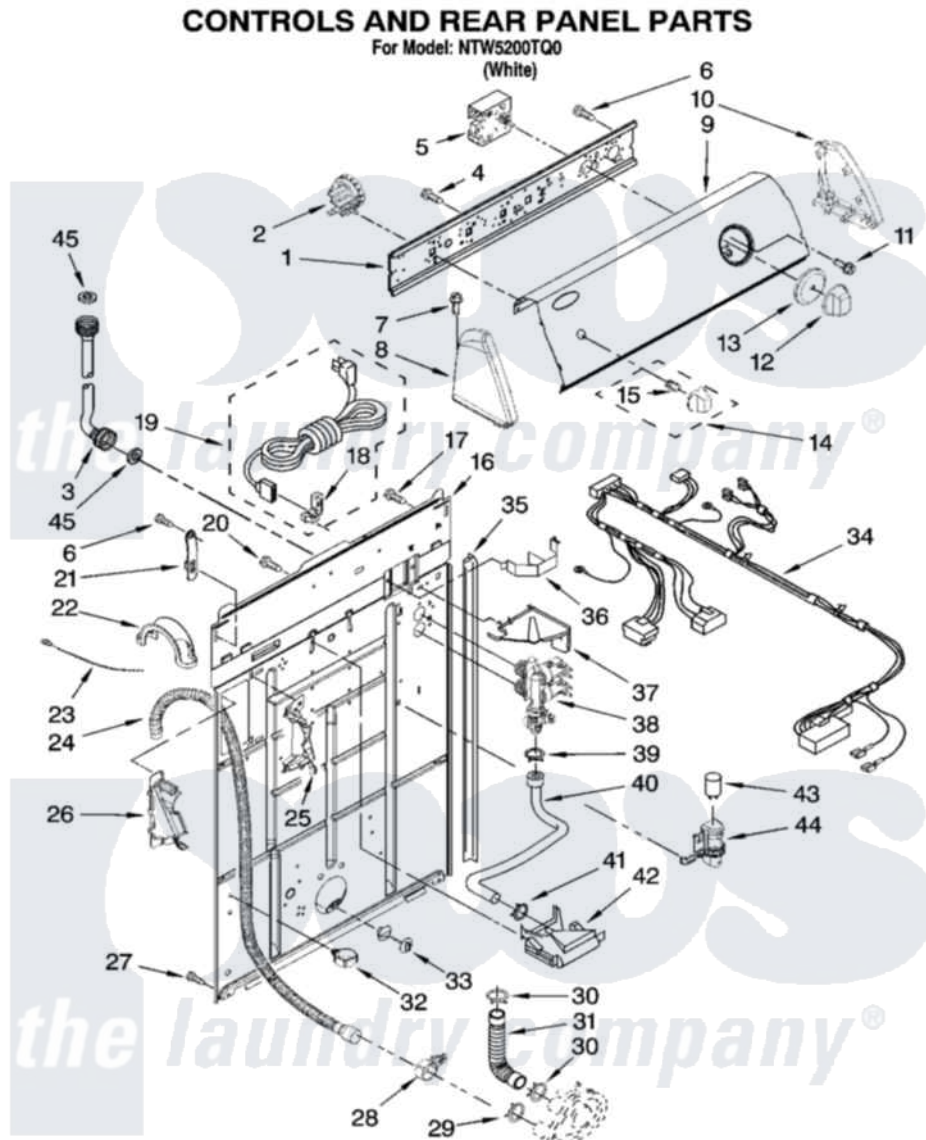

# Maytag NTW5200TQ0 02 - CONTROLS AND REAR PANEL PARTS

IMPORTANT: All Part Numbers Listed Are Whirlpool Numbers. Source Parts Through Whirlpool.

W10137220

3

Maytag Residential Maytag NTW5200TQ0 Washer Parts Parts Diagram 02 - CONTROLS AND REAR PANEL PARTS

Click on the part number to view part

Item	Original Part Number	Replaced By	Status	Part Description
1	<a href="#">3948608</a>			Bracket, Control
2	8577845	<a href="#">W10339334</a>		Switch-WL
3	8571377	<a href="#">89503</a>		Hose-Inlet
"	8571378	<a href="#">89503</a>		Hose-Inlet
4	<a href="#">3400073</a>			Screw, Ground
5	<a href="#">8578869</a>			Timer, Control
6	<a href="#">90767</a>			Screw, 8A X 3/8 HeX Washer Head Tapping
7	<a href="#">388326</a>			Screw, 8-18 X 1.25
8	8271365	<a href="#">279962</a>		Endcap
9	<a href="#">W10089722</a>			Panel, Console
10	8271359	<a href="#">279962</a>		Endcap
11	<a href="#">3400818</a>			Screw, Timer Mounting
12	<a href="#">W10110045</a>			Knob, Timer
13	<a href="#">W10110046</a>			Dial, Timer
14	<a href="#">W10110047</a>			Knob, Control
15	<a href="#">8536939</a>			Clip, Knob