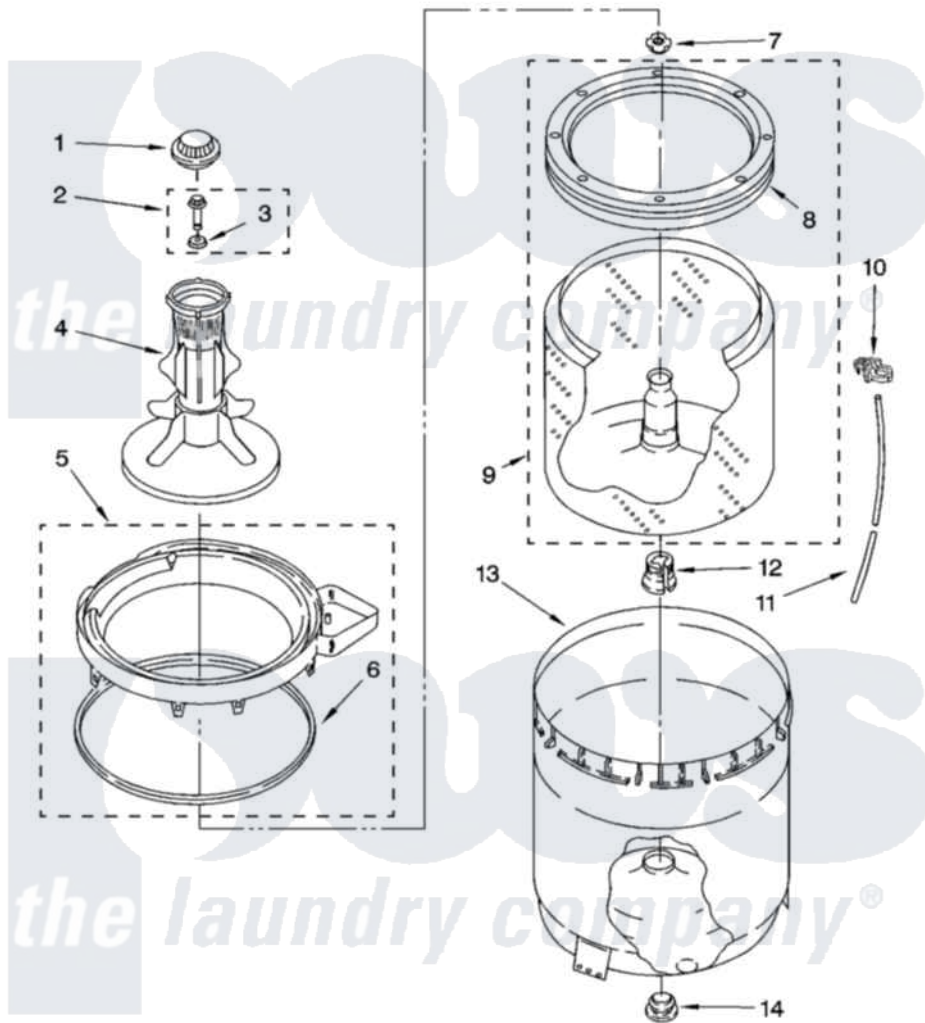

Maytag NTW5200TQ0 03 - AGITATOR, BASKET AND TUB PARTS

AGITATOR, BASKET AND TUB PARTS

For Model: NTW5200TQ0
(White)

IMPORTANT: All Part Numbers Listed Are Whirlpool Numbers. Source Parts Through Whirlpool.

W10137220

5

Maytag Residential Maytag NTW5200TQ0 Washer Parts Diagram 03 - AGITATOR, BASKET AND TUB PARTS

[Click on the part number to view part](#)

Item	Original Part Number	Replaced By	Status	Part Description
1	3355758			Cap, Agitator
2	358237			Screw And Washer
3	3949550			Washer
4	63235			Agitator Assembly
5	W10093698			Tub Ring And Gasket
6	3976308			Gasket, Tub Ring
7	21366			Nut, Spanner
8	8519788	387240		Ring, Balance
9	W10093703			Basket
10	2219077			Clip, Pressure Switch Hose
11	3347780	353244		Hose, Pressure Switch
12	389140			Tub Block, Basket Drive
13	63849			Strain Relief, Power Cord
14	383727			Gasket, Centerpod