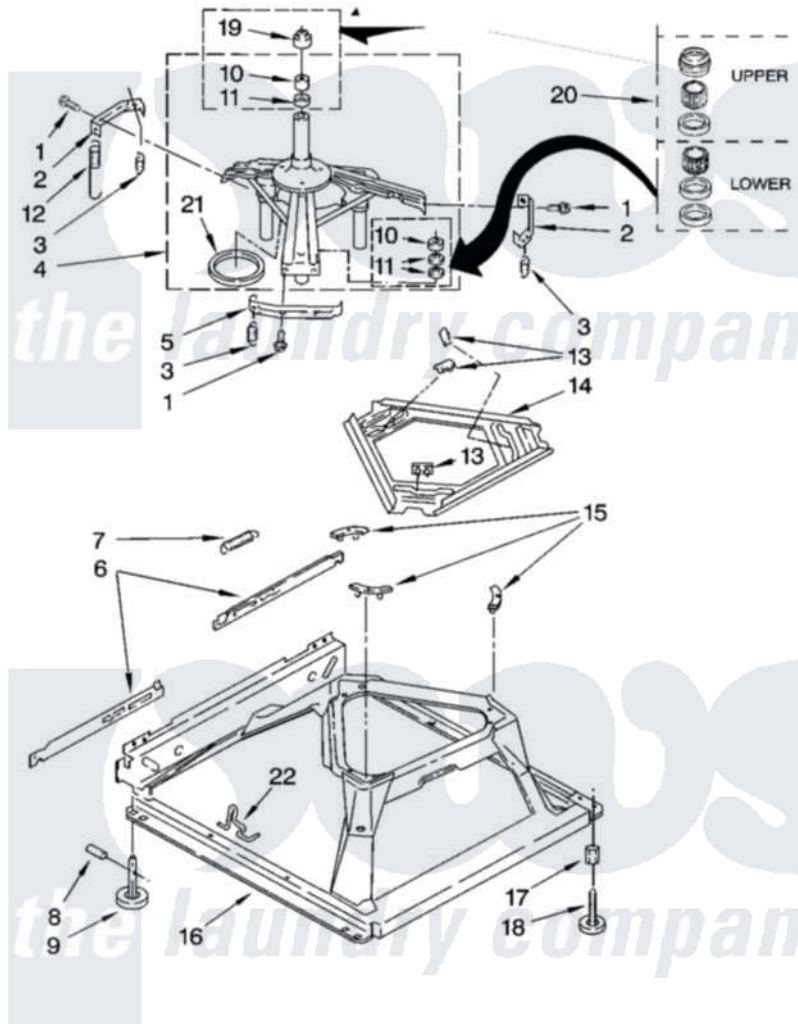

Maytag NTW5200TQ0 05 - MACHINE BASE PARTS

MACHINE BASE PARTS

For Model: NTW5200TQ0
(White)

IMPORTANT: All Part Numbers Listed Are Whirlpool Numbers. Source Parts Through Whirlpool.

8

W10137220

[Maytag Residential Maytag NTW5200TQ0 Washer Parts](#) Parts Diagram 05 - MACHINE BASE PARTS

[Click on the part number to view part](#)

Item	Original Part Number	Replaced By	Status	Part Description
1	3400076			Screw, Bracket Mounting
2	64067			Bracket, Spring Outer
3	63907			Spring, Suspension
4	8575214	280184		Support
5	64065			Bracket, Spring Outer
6	63466			Link, Leveling Mechanism
7	62597	8316845		Spring
8	62837			Pin, Knurled
9	62596	285244		Feet-Leveling
10	8546455			Bearing, Centerpost
11	357409	359449		Seal, Agitator Shaft
12	8534035	285901		Spring
13	62568	285219		Pad
14	3946509			Plate, Suspension
15	3363660	285744		Pad
16	3946512	285771		Base

17	3359452	Nut, Lock
18	W10001130	Foot, Leveling
19	8577376	Seal, Centerpost
20	285203	Centerpost Bearing Kit
21	63134	Ring, Sound Deadening
22	63806	W10145155 Retainer, Suspension Spring