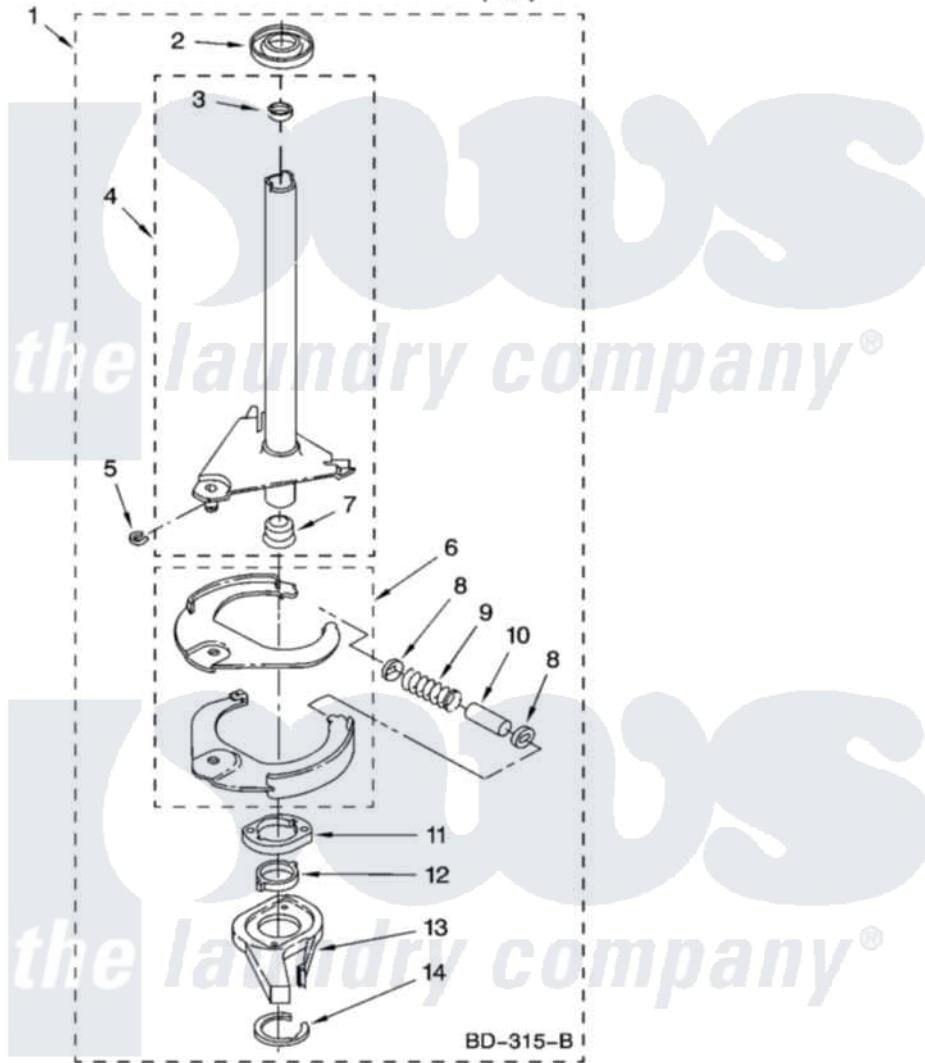

Maytag NTW5200TQ0 07 - BRAKE AND DRIVE TUBE PARTS

BRAKE AND DRIVE TUBE PARTS

For Model: NTW5200TQ0
(White)

IMPORTANT: All Part Numbers Listed Are Whirlpool Numbers. Source Parts Through Whirlpool.

W10137220

11

Maytag Residential Maytag NTW5200TQ0 Washer Parts Parts Diagram 07 - BRAKE AND DRIVE TUBE PARTS
Click on the part number to view part

Item	Original Part Number	Replaced By	Status	Part Description
1	388952	285792		Basketdrive
2	62658			Ring, Thrust
3	356427			Seal, Spin Pinion
4	64027	64208		Tube-Spin
5	64035	W10083190		Ring, Retaining
6	64232	285438		Shoe-Brake
7	62703	8546462		"T" Bearing, Spin Tube
8	3353956	285658		Sleeve
9	387806		Not Available	Spring, Brake
10	3355360	285658		Sleeve
11	661516	8546461		Cam, Brake Release
12	63022			Sleeve, Cam
13	64194	285790		Lining
14	90368	W10083200		Ring, Retaining
"			Not Available	
"	285208			Lubricant