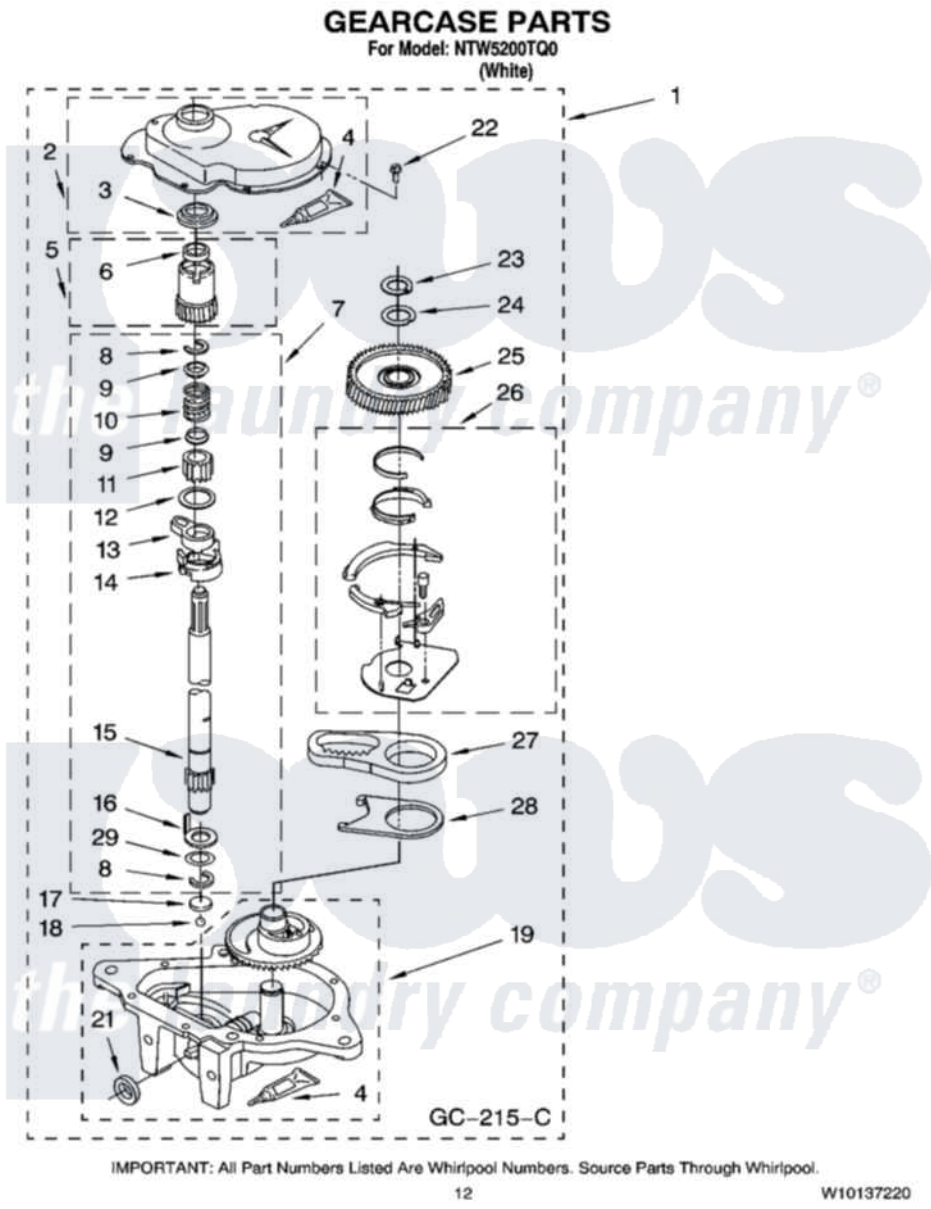

Maytag NTW5200TQ0 08 - GEARCASE PARTS, OPTIONAL PARTS (NOT INCLUDED)

Maytag Residential Maytag NTW5200TQ0 Washer Parts Parts Diagram 08 - GEARCASE PARTS, OPTIONAL PARTS (NOT INCLUDED)

Click on the part number to view part

Item	Original Part Number	Replaced By	Status	Part Description
1	3360630	3360629		Gearcase
2	285202			Cover, Gearcase
3	3349985			Seal, Gearcase Cover
4	285195			Sealer Sealer, Gasket
5	63320	285362		Gear and Pinion
6	356427			Seal, Spin Pinion
7	389387			Shaft, Agitator
8	90369		Not Available	Ring, Retaining (2)
9	62677			Retainer, Spring
10	62676			Spring, Agitator
11	63273	285509		Shaft, Agitator
12	62619			Washer, Agitator Gear
13	62580	285206		Cam-Agitator
14	62581	285206		Cam-Agitator
15	285509			Shaft, Agitator

16	62618		Washer, Cam Thrust
17	16018	285205	Bearing
18	85529	285205	Bearing
19	389230	285515	Gearcase
21	285352		Seal Kit, Thrust Plug
22	3351614		Screw, Gearcase Cover Mounting
23	3362552	285765	Ring-Retrn
24	285735	285766	Washer Kit, Thrust
25	62570	285362	Gear and Pinon
26	388253	999516	Shelf-Glas
27	3349296	8546456	Rack, Connecting
28	62621		Actuator, Shift
29	388815		Washer, Intermediate 1 3976263 Miscellaneous Parts Bag 2 3976300 Washer, Inlet Hose 3 3366913 Clamp, Hose
	72017		Paint, Touch-Up
"	350938		Paint, Pressurized Spray B
"	350930		Paint, Pressurized Spray B
"	799344		Paint, Touch-Up)
"		Not Available	
"	350572		Oil
"		Not Available	
"	285208		Lubricant
"	W10340308		Control-Elec
"	285195		Sealer Sealer, Gasket
"		Not Available	
"	367031		Water System Parts
"	280129	280129A	Break-Sphn
"	280130	280130A	Adapter
"	280131	40922	Hose