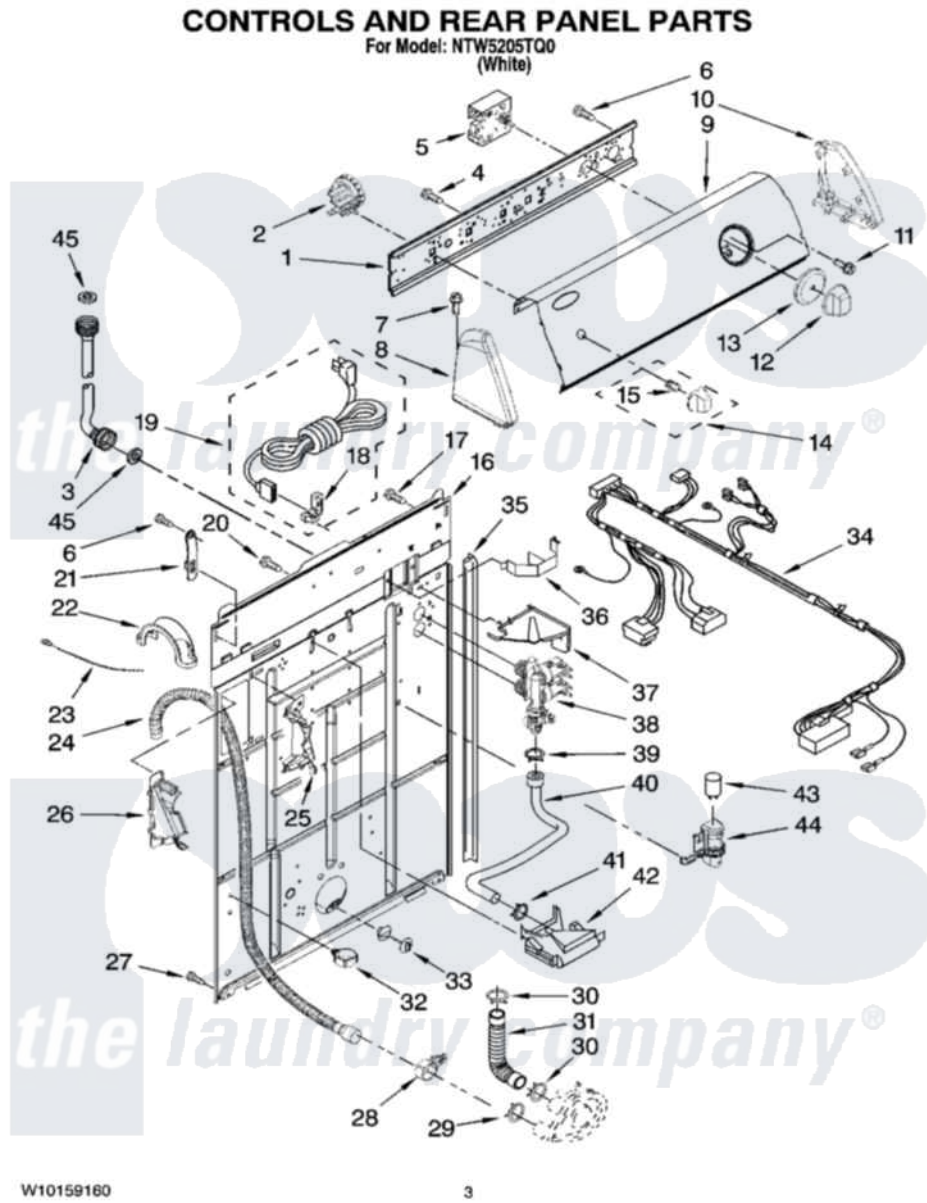

# Maytag NTW5205TQ0 02 - CONTROLS AND REAR PANEL PARTS

Maytag Residential Maytag NTW5205TQ0 Washer Parts Parts Diagram 02 - CONTROLS AND REAR PANEL PARTS  
Click on the part number to view part

Item	Original Part Number	Replaced By	Status	Part Description
1	<a href="#">3948608</a>			Bracket, Control
2	8577845	<a href="#">W10339334</a>		Switch-WL
3	8571377	<a href="#">89503</a>		Hose-Inlet
"	8571378	<a href="#">89503</a>		Hose-Inlet
4	<a href="#">3400073</a>			Screw, Ground
5	<a href="#">8578869</a>			Timer, Control
6	<a href="#">90767</a>			Screw, 8A X 3/8 HeX Washer Head Tapping
7	<a href="#">388326</a>			Screw, 8-18 X 1.25
8	8271365	<a href="#">279962</a>		Endcap
9	<a href="#">W10089722</a>			Panel, Console
10	8271359	<a href="#">279962</a>		Endcap
11	<a href="#">3400818</a>			Screw, Timer Mounting
12	<a href="#">W10110045</a>			Knob, Timer
13	<a href="#">W10110046</a>			Dial, Timer
14	<a href="#">W10110047</a>			Knob, Control
15	<a href="#">8536939</a>			Clip, Knob