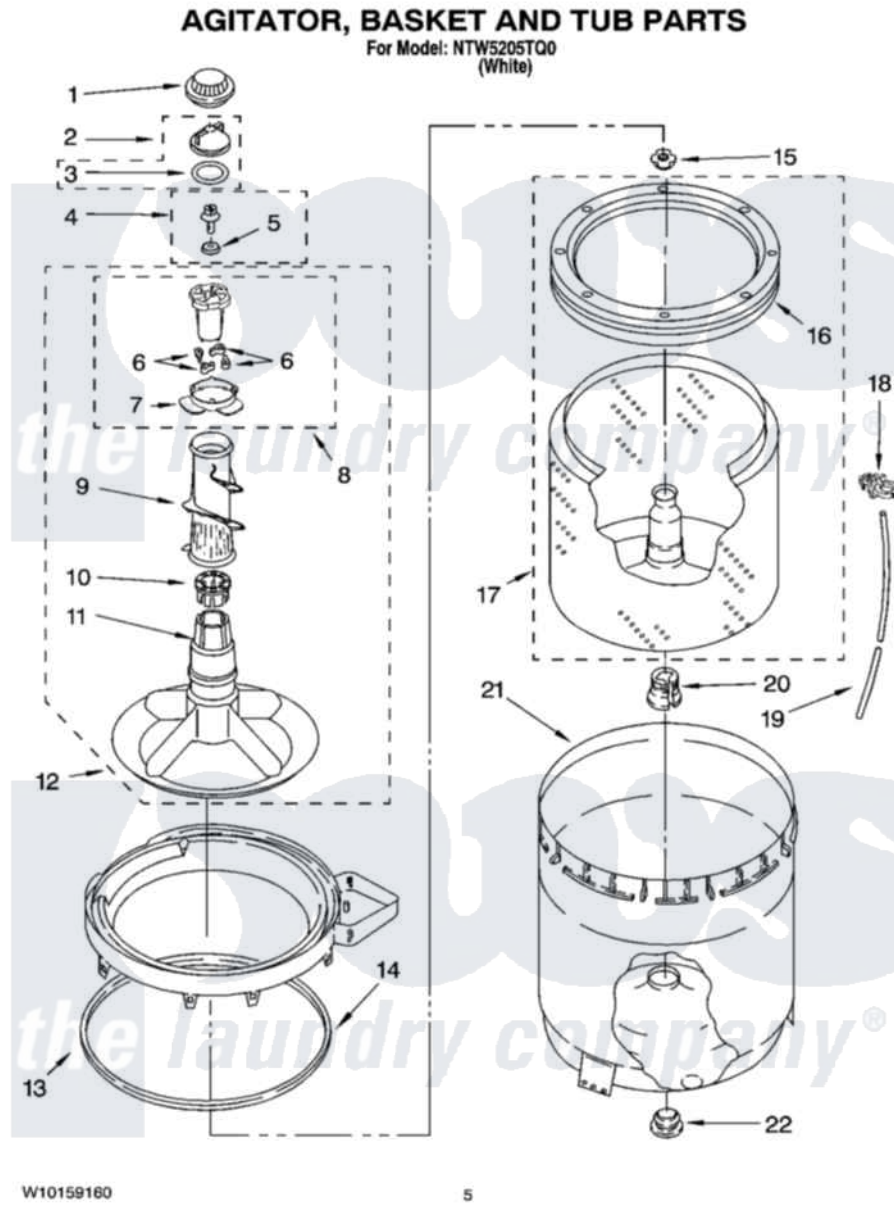

# Maytag NTW5205TQ0 03 - AGITATOR, BASKET AND TUB PARTS

Maytag Residential Maytag NTW5205TQ0 Washer Parts Diagram 03 - AGITATOR, BASKET AND TUB PARTS

Click on the part number to view part

Item	Original Part Number	Replaced By	Status	Part Description
1	<a href="#">3355758</a>			Cap, Agitator
2	3354733	<a href="#">W10074580</a>		Cap, Barrier
3	3348855	<a href="#">W10072840</a>		Fabric Softener
4	<a href="#">358237</a>			Screw And Washer
5	<a href="#">3949550</a>			Washer
6	3366877	<a href="#">80040</a>		Dog-Agitator
7	<a href="#">3363661</a>			Bearing, Driven Cam
8	3363663	<a href="#">285811</a>		Cam-Agitator
9	<a href="#">3348752</a>			Mover, Clothes
10	3350389	<a href="#">285587</a>		Washer
11	<a href="#">W10110786</a>			Agitator
12	<a href="#">W10110785</a>			Agitator
13	<a href="#">W10093698</a>			Tub Ring And Gasket
14	<a href="#">3976308</a>			Gasket, Tub Ring
15	<a href="#">21366</a>			Nut, Spanner
16	8519788	<a href="#">387240</a>		Ring, Balance

17	<a href="#">W10093703</a>		Basket
18	<a href="#">2219077</a>		Clip, Pressure Switch Hose
19	3347780	<a href="#">353244</a>	Hose, Pressure Switch
20	<a href="#">389140</a>		Tub Block, Basket Drive
21	<a href="#">63849</a>		Strain Relief, Power Cord
22	<a href="#">383727</a>		Gasket, Centerpodt