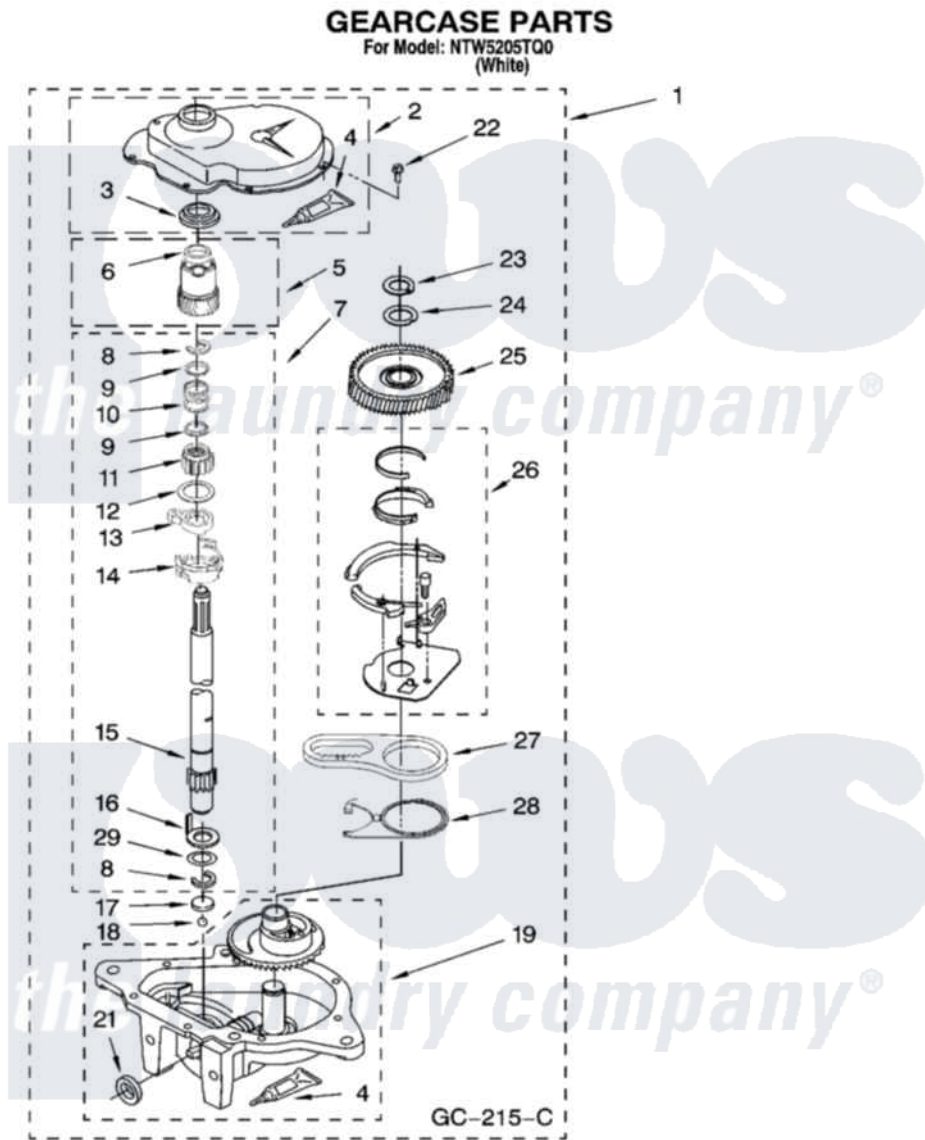

**Maytag NTW5205TQ0 08 - GEARCASE PARTS, OPTIONAL PARTS (NOT INCLUDED)**

12

W10159160

Maytag Residential Maytag NTW5205TQ0 Washer Parts Parts Diagram 08 - GEARCASE PARTS, OPTIONAL PARTS (NOT INCLUDED)

Click on the part number to view part

Item	Original Part Number	Replaced By	Status	Part Description
1	3360630	<a href="#">3360629</a>		Gearcase
2	<a href="#">285202</a>			Cover, Gearcase
3	<a href="#">3349985</a>			Seal, Gearcase Cover
4	<a href="#">285195</a>			Sealer Sealer, Gasket
5	63320	<a href="#">285362</a>		Gear and Pinion
6	<a href="#">356427</a>			Seal, Spin Pinion
7	<a href="#">389387</a>			Shaft, Agitator
8	90369		Not Available	Ring, Retaining (2)
9	<a href="#">62677</a>			Retainer, Spring
10	<a href="#">62676</a>			Spring, Agitator
11	63273	<a href="#">285509</a>		Shaft, Agitator
12	<a href="#">62619</a>			Washer, Agitator Gear
13	62580	<a href="#">285206</a>		Cam-Agitator
14	62581	<a href="#">285206</a>		Cam-Agitator
15	<a href="#">285509</a>			Shaft, Agitator