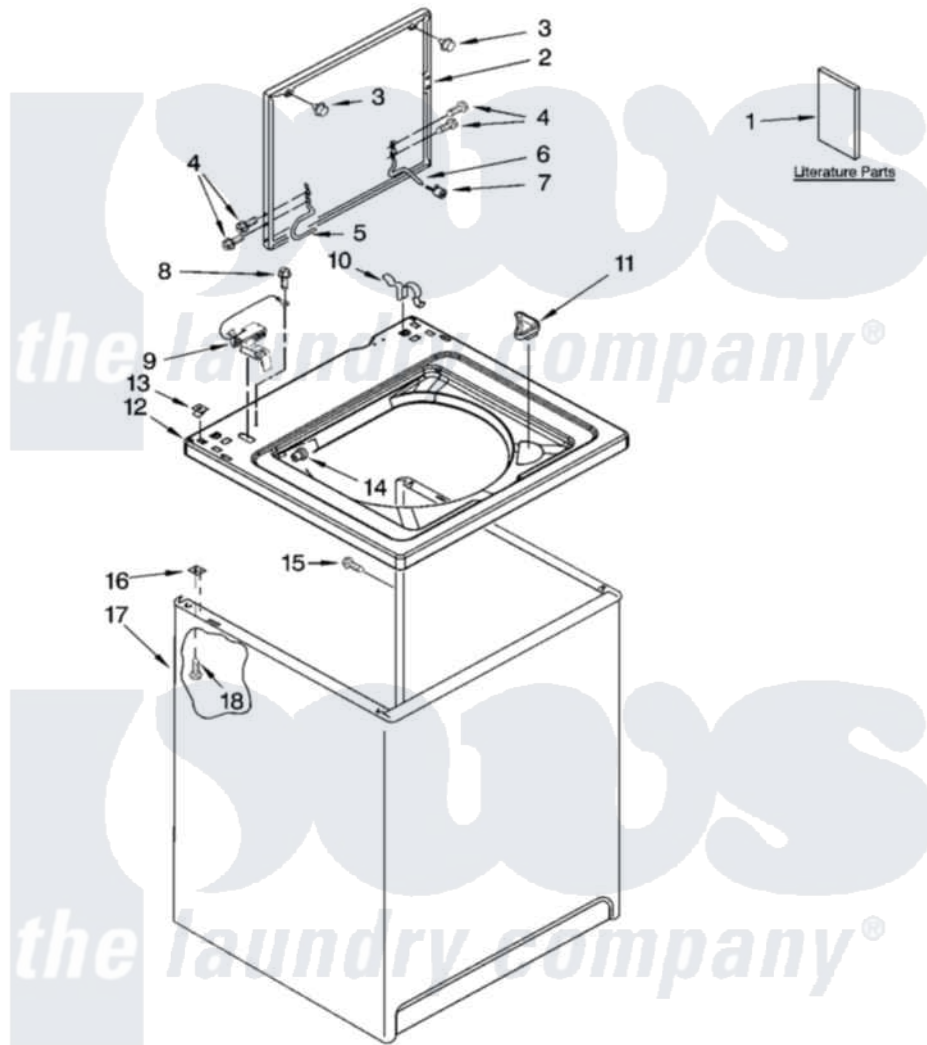

Maytag NTW5245TQ0 01 - TOP AND CABINET PARTS

Amana

TOP AND CABINET PARTS

For Model: NTW5245TQ0
(White)

AUTOMATIC
WASHER

8-07 Litho in U.S.A. (slc)

1

Part No. W10142225 Rev. B

Maytag [Residential Maytag NTW5245TQ0 Washer Parts](#) Parts Diagram 01 - TOP AND CABINET PARTS
Click on the part number to view part

Item	Original Part Number	Replaced By	Status	Part Description
1	W10044800			Installation Instructions
"	W10092679		Not Available	Use & Care Guide
"	W10092677		Not Available	Feature Sheet
"	W10092752		Not Available	Energy Guide
"	8578871		Not Available	Wiring Diagram
2	W10093700	W10193857		Lid
3	9724509			Bumper, Lid
4	W10119872	W10119828		Screw, Lid Hinge Mounting
5	8318088			Hinge, Lid
6	54583			Hinge, Lid
7	19119			Bumper, Lid Hinge
8	3351614			Screw, Gearcase Cover Mounting
9	8318084			Switch, Lid
10	62780			Clip, Top And Cabinet And Rear Panel
11	3362952			Dispenser, Bleach

12	8318064		Top
13	357213		Nut, Push-In
14	21258		Bearing, Lid Hinge
15	3357011	308685	Side Trim)
16	62750		Spacer, Cabinet To Top (4)
17	63424		Cabinet
18	3390631		Screw, 10-16 X 3/8