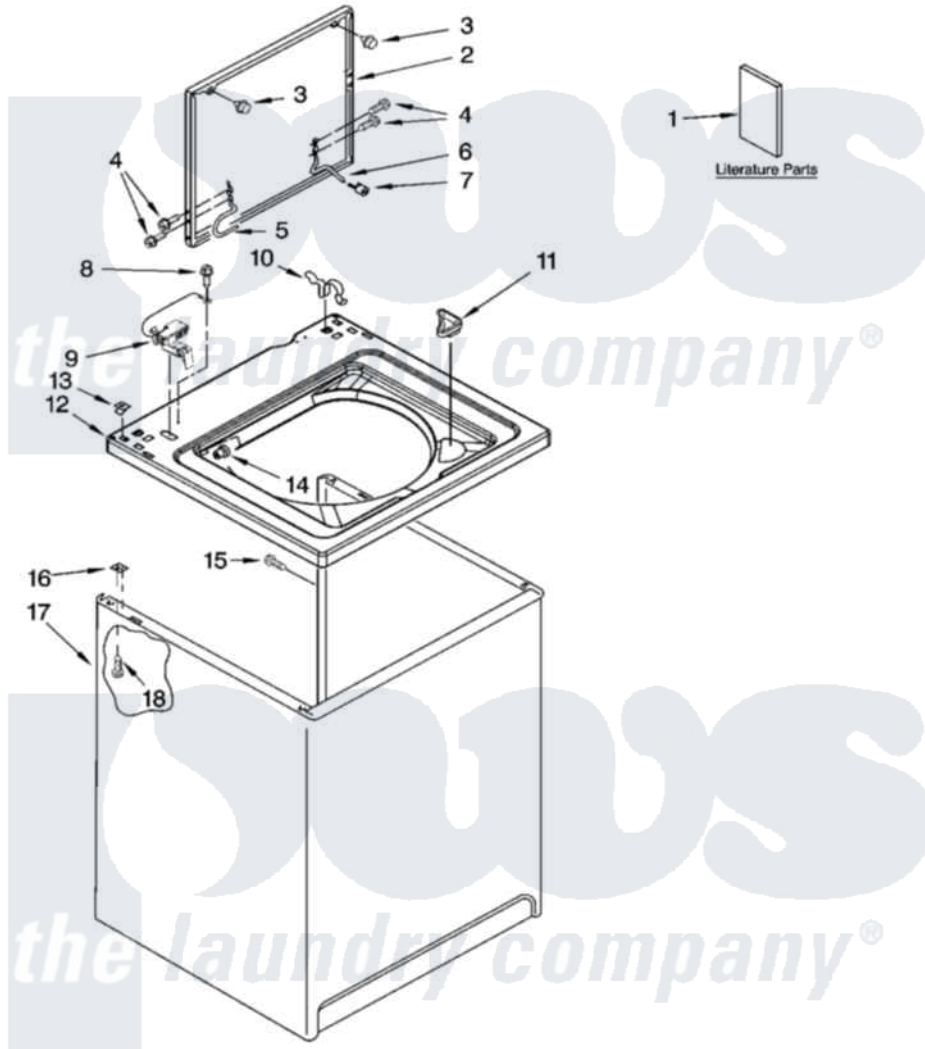

Maytag NTW5245TQ1 01 - TOP AND CABINET PARTS

Amana

TOP AND CABINET PARTS

For Model: NTW5245TQ1
(White)

AUTOMATIC
WASHER

8-07 Litho in U.S.A. (slc)

1

Part No. W10159165 Rev. A

Maytag [Residential Maytag NTW5245TQ1 Washer Parts](#) Parts Diagram 01 - TOP AND CABINET PARTS
Click on the part number to view part

Item	Original Part Number	Replaced By	Status	Part Description
1	W10044800			Installation Instructions
"	W10092679		Not Available	Use & Care Guide
"	W10092677		Not Available	Feature Sheet
"	W10092752		Not Available	Energy Guide
"	8578871		Not Available	Wiring Diagram
2	W10093700	W10193857		Lid
3	9724509			Bumper, Lid
4	W10119872	W10119828		Screw, Lid Hinge Mounting
5	8318088			Hinge, Lid
6	54583			Hinge, Lid
7	19119			Bumper, Lid Hinge
8	3351614			Screw, Gearcase Cover Mounting
9	8318084			Switch, Lid
10	62780			Clip, Top And Cabinet And Rear Panel
11	3362952			Dispenser, Bleach

12	8318064		Top
13	357213		Nut, Push-In
14	21258		Bearing, Lid Hinge
15	3357011	308685	Side Trim)
16	62750		Spacer, Cabinet To Top (4)
17	63424		Cabinet
18	3390631		Screw, 10-16 X 3/8