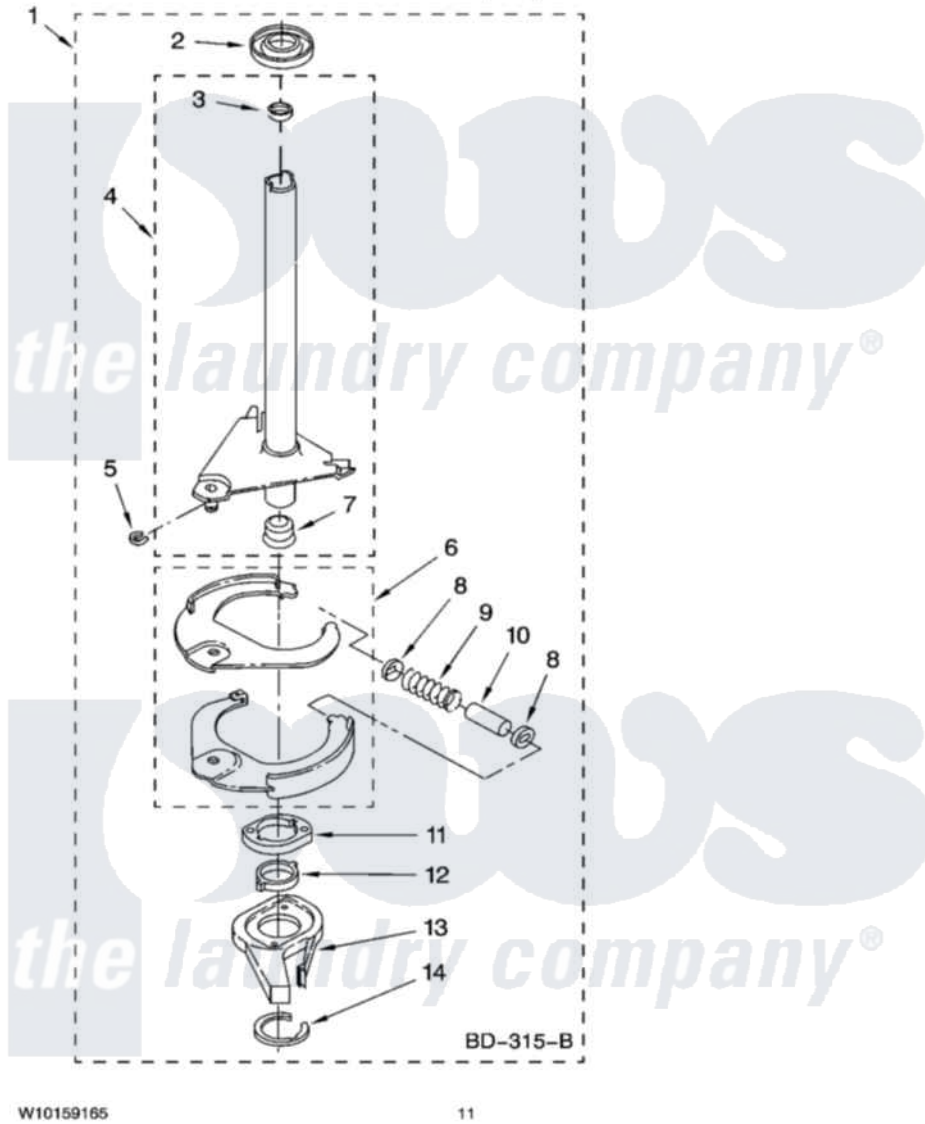

Maytag NTW5245TQ1 07 - BRAKE AND DRIVE TUBE PARTS

BRAKE AND DRIVE TUBE PARTS

For Model: NTW5245TQ1
(White)

W10159165

11

Maytag Residential Maytag NTW5245TQ1 Washer Parts Parts Diagram 07 - BRAKE AND DRIVE TUBE PARTS
Click on the part number to view part

Item	Original Part Number	Replaced By	Status	Part Description
1	388952	285792		Basketdrive
2	62658			Ring, Thrust
3	356427			Seal, Spin Pinion
4	64027	64208		Tube-Spin
5	64035	W10083190		Ring, Retaining
6	64232	285438		Shoe-Brake
7	62703	8546462		"T" Bearing, Spin Tube
8	3353956	285658		Sleeve
9	387806		Not Available	Spring, Brake
10	3355360	285658		Sleeve
11	661516	8546461		Cam, Brake Release
12	63022			Sleeve, Cam
13	64194	285790		Lining
14	90368	W10083200		Ring, Retaining
NI			Not Available	
"	285208			Lubricant