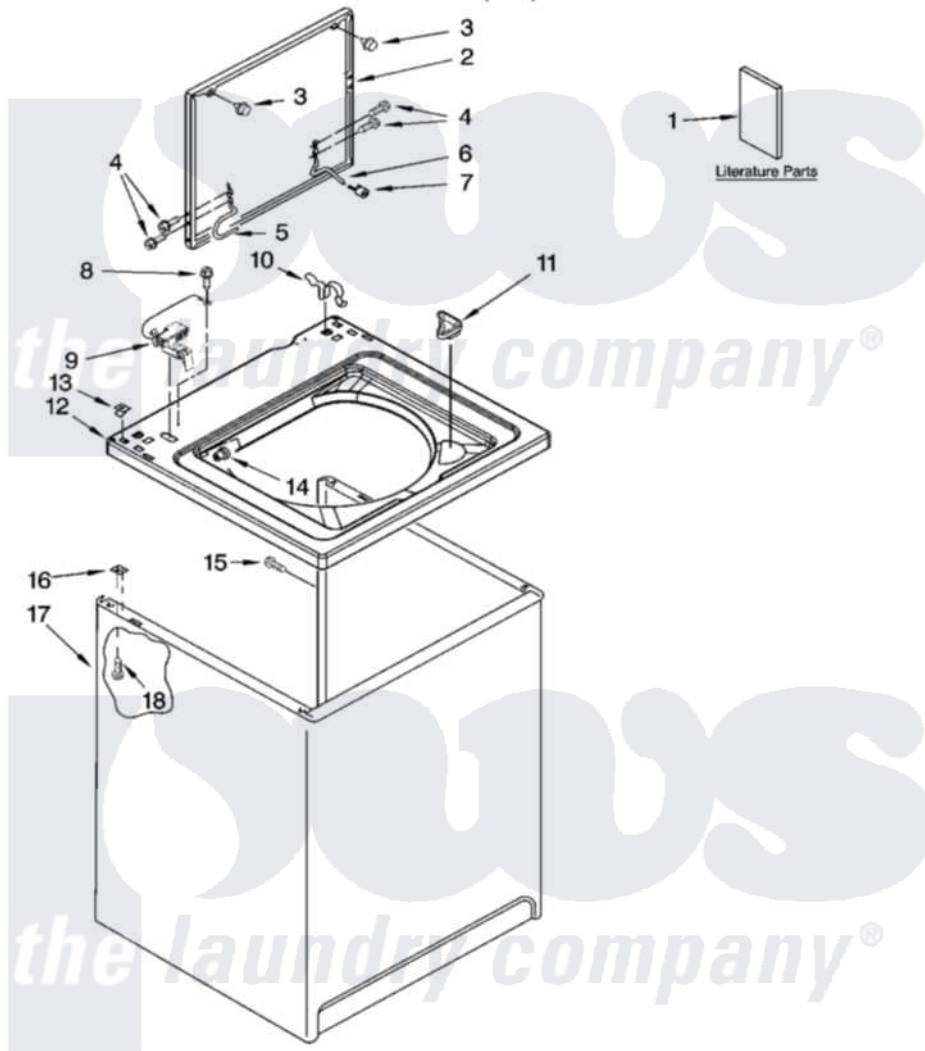

# Maytag NTW5400TQ0 01 - TOP AND CABINET PARTS

**Amana**

## TOP AND CABINET PARTS

For Model: NTW5400TQ0  
(White)

AUTOMATIC  
WASHER

IMPORTANT: All Part Numbers Listed Are Whirlpool Numbers. Source Parts Through Whirlpool.

4-07 Litho in U.S.A. (slc)

1

Part No. W10132396 Rev. B

Maytag [Residential Maytag NTW5400TQ0 Washer Parts](#) Parts Diagram 01 - TOP AND CABINET PARTS

[Click on the part number to view part](#)

Item	Original Part Number	Replaced By	Status	Part Description
1	<a href="#">W10044800</a>			Installation Instructions
"	W10092679		Not Available	Use & Care Guide
"	W10092677		Not Available	Feature Sheet
"	W10092749		Not Available	Energy Guide
"	8578912		Not Available	Wiring Diagram
2	W10093700	<a href="#">W10193857</a>		Lid
3	<a href="#">9724509</a>			Bumper, Lid
4	W10119872	<a href="#">W10119828</a>		Screw, Lid Hinge Mounting
5	<a href="#">8318088</a>			Hinge, Lid
6	<a href="#">54583</a>			Hinge, Lid
7	<a href="#">19119</a>			Bumper, Lid Hinge
8	<a href="#">3351614</a>			Screw, Gearcase Cover Mounting
9	<a href="#">8318084</a>			Switch, Lid
10	<a href="#">62780</a>			Clip, Top And Cabinet And Rear Panel
11	<a href="#">3362952</a>			Dispenser, Bleach

12	<a href="#">8318064</a>		Top
13	<a href="#">357213</a>		Nut, Push-In
14	<a href="#">21258</a>		Bearing, Lid Hinge
15	3357011	<a href="#">308685</a>	Side Trim )
16	62750		Spacer, Cabinet To Top (4)
17	<a href="#">63424</a>		Cabinet
18	<a href="#">3390631</a>		Screw, 10-16 X 3/8