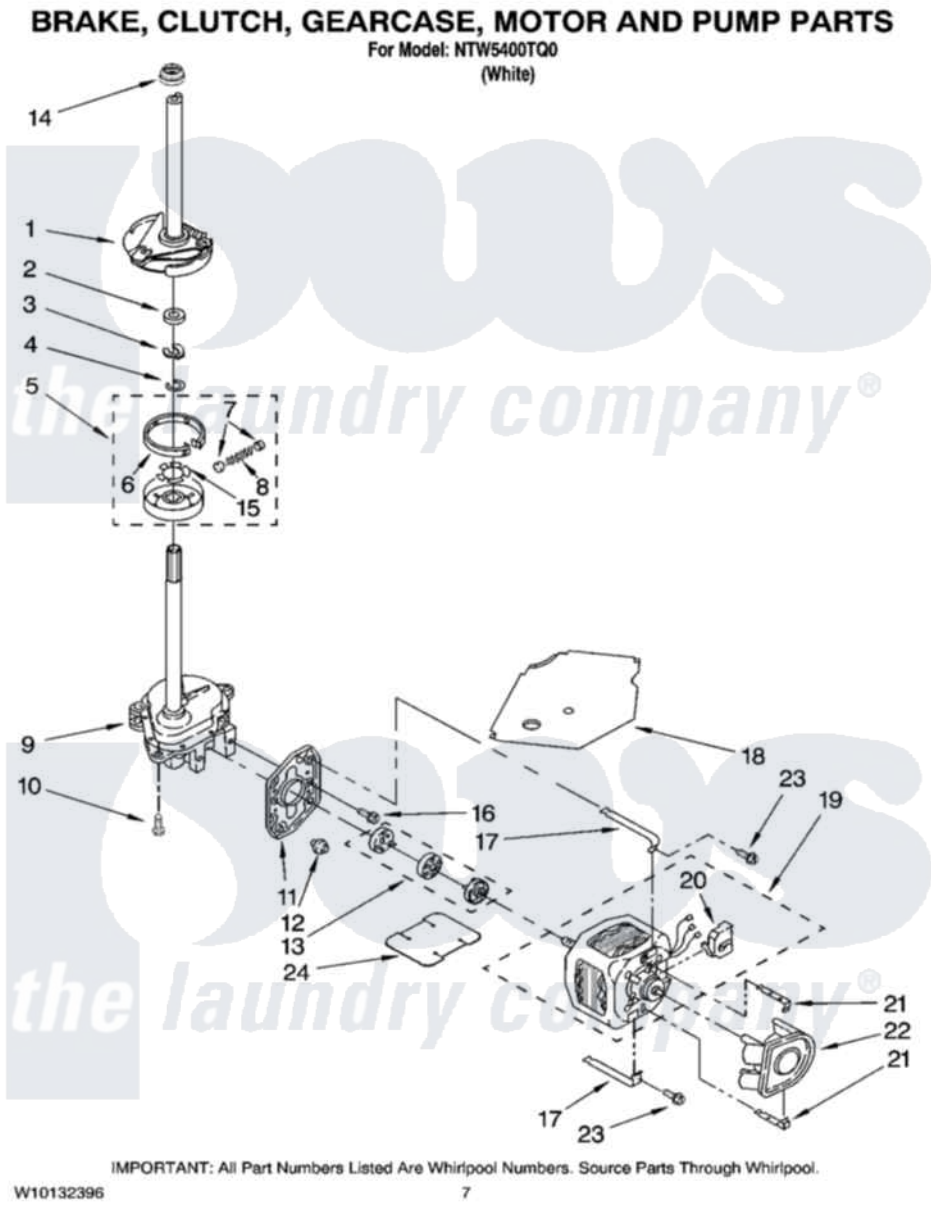

# Maytag NTW5400TQ0 04 - BRAKE, CLUTCH, GEARCASE, MOTOR AND PUMP PARTS

Maytag Residential Maytag NTW5400TQ0 Washer Parts Parts Diagram 04 - BRAKE, CLUTCH, GEARCASE, MOTOR AND PUMP PARTS  
Click on the part number to view part

Item	Original Part Number	Replaced By	Status	Part Description
1	388952	<a href="#">285792</a>		Basketdrive
2	<a href="#">63292</a>			Washer, Spin Tube Thrust
3	62697	<a href="#">W10080230</a>		Ring, Spin Tube Support
4	63283	<a href="#">285353</a>		Ring
5	3951311	<a href="#">285785</a>		Clutch
6	3951308	<a href="#">285790</a>		Lining
7	<a href="#">62646</a>			Cap, Clutch Spring
8	<a href="#">3946792</a>			Spring And Damper Assembly
9	3360630	<a href="#">3360629</a>		Gearcase
10	3357334	<a href="#">3400516</a>		Screw Anti-Rattle
11	<a href="#">62611</a>			Plate, Motor Mount To Gearcase
12	<a href="#">62691</a>			Grommet, Motor
13	3364003	<a href="#">285753A</a>		Coupling
14	<a href="#">8577374</a>			Seal, Centerpost

15	<a href="#">3355454</a>		Clip, Main Drive
16	<a href="#">3400516</a>		Screw Anti-Rattle
17	3349637	<a href="#">W10086010</a>	Retainer, Motor
18	<a href="#">3362089</a>		Shield, Tub To Motor
19	8528158	<a href="#">661600</a>	Motor, Main Drive
20	<a href="#">3952056</a>		Switch, Main Drive Motor
21	<a href="#">8546127</a>		Retainer, Pump
22	<a href="#">3363394</a>		Pump
23	3387485	<a href="#">273556</a>	Screw, 10-16 X 5/8
24	<a href="#">3946532</a>		Shield, Motor