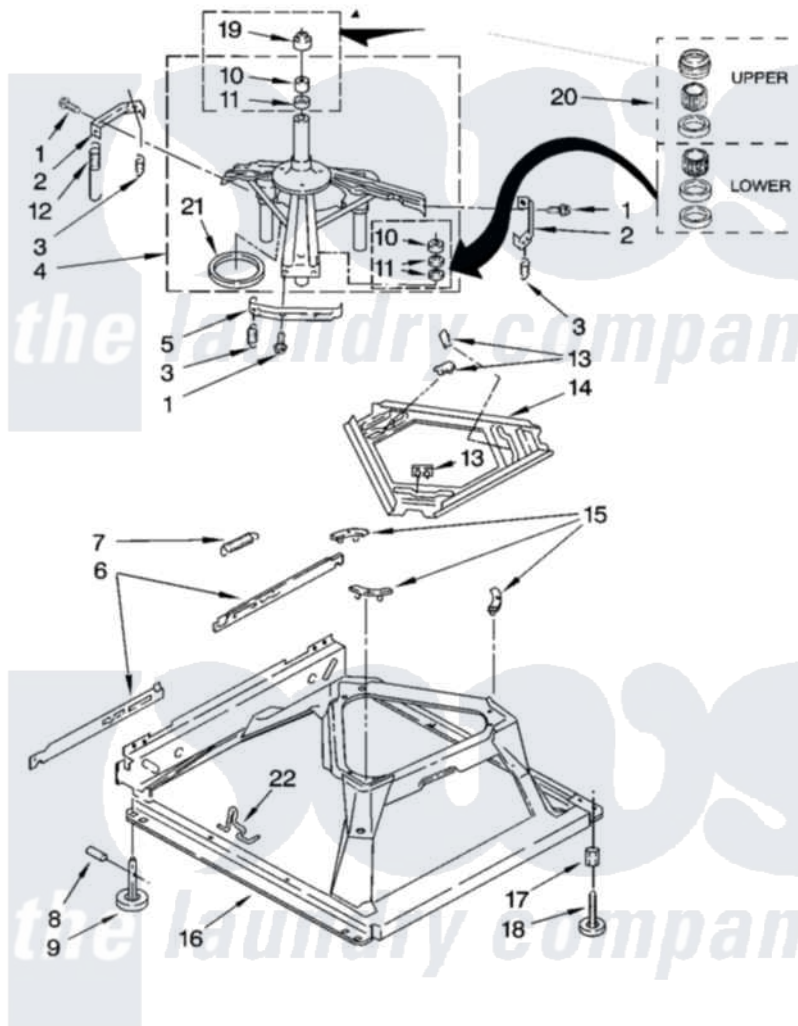

# Maytag NTW5400TQ0 05 - MACHINE BASE PARTS

## MACHINE BASE PARTS

For Model: NTW5400TQ0  
(White)

IMPORTANT: All Part Numbers Listed Are Whirlpool Numbers. Source Parts Through Whirlpool.

8

W10132396

[Maytag Residential Maytag NTW5400TQ0 Washer Parts](#) Parts Diagram 05 - MACHINE BASE PARTS

[Click on the part number to view part](#)

Item	Original Part Number	Replaced By	Status	Part Description
1	<a href="#">3400076</a>			Screw, Bracket Mounting
2	<a href="#">64067</a>			Bracket, Spring Outer
3	<a href="#">63907</a>			Spring, Suspension
4	8575214	<a href="#">280184</a>		Support
5	<a href="#">64065</a>			Bracket, Spring Outer
6	<a href="#">63466</a>			Link, Leveling Mechanism
7	62597	<a href="#">8316845</a>		Spring
8	<a href="#">62837</a>			Pin, Knurled
9	62596	<a href="#">285244</a>		Feet-Leveling
10	<a href="#">8546455</a>			Bearing, Centerpost
11	357409	<a href="#">359449</a>		Seal, Agitator Shaft
12	8534035	<a href="#">285901</a>		Spring
13	62568	<a href="#">285219</a>		Pad
14	<a href="#">3946509</a>			Plate, Suspension
15	3363660	<a href="#">285744</a>		Pad
16	3946512	<a href="#">285771</a>		Base

17	<a href="#">3359452</a>	Nut, Lock
18	<a href="#">W10001130</a>	Foot, Leveling
19	<a href="#">8577376</a>	Seal, Centerpost
20	<a href="#">285203</a>	Centerpost Bearing Kit
21	<a href="#">63134</a>	Ring, Sound Deadening
22	63806	<a href="#">W10145155</a> Retainer, Suspension Spring