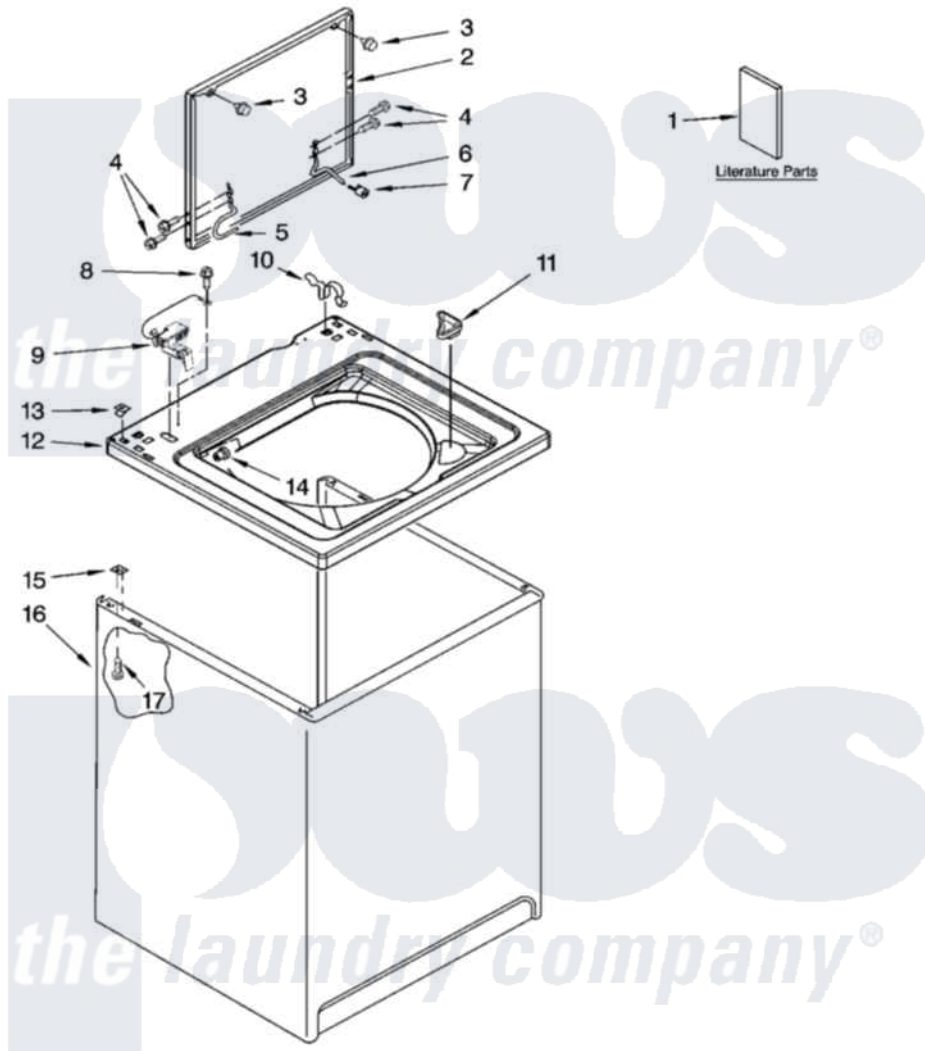

Maytag NTW5400TQ1 01 - TOP AND CABINET PARTS

Amana

TOP AND CABINET PARTS

For Model: NTW5400TQ1
(White)

AUTOMATIC
WASHER

8-08 Litho in U.S.A. (drd) (psw)

1

Part No. W10222157 Rev. A

Maytag Residential Maytag NTW5400TQ1 Washer Parts Parts Diagram 01 - TOP AND CABINET PARTS
Click on the part number to view part

Item	Original Part Number	Replaced By	Status	Part Description
1	W10044800			Installation Instructions
"	W10092679		Not Available	Use & Care Guide
"	W10092677		Not Available	Feature Sheet
"	W10092771		Not Available	Energy Guide
"	8578912		Not Available	Wiring Diagram
2	8541774	W10193857		Lid
3	9724509			Bumper, Lid
4	W10119872	W10119828		Screw, Lid Hinge Mounting
5	8318088			Hinge, Lid
6	54583			Hinge, Lid
7	19119			Bumper, Lid Hinge
8	3351614			Screw, Gearcase Cover Mounting
9	8318084			Switch, Lid
10	62780			Clip, Top And Cabinet And Rear Panel
11	3362952			Dispenser, Bleach

12	8318064	Top
13	357213	Nut, Push-In
14	21258	Bearing, Lid Hinge
15	62750	Spacer, Cabinet To Top (4)
16	63424	Cabinet
17	3390631	Screw, 10-16 X 3/8