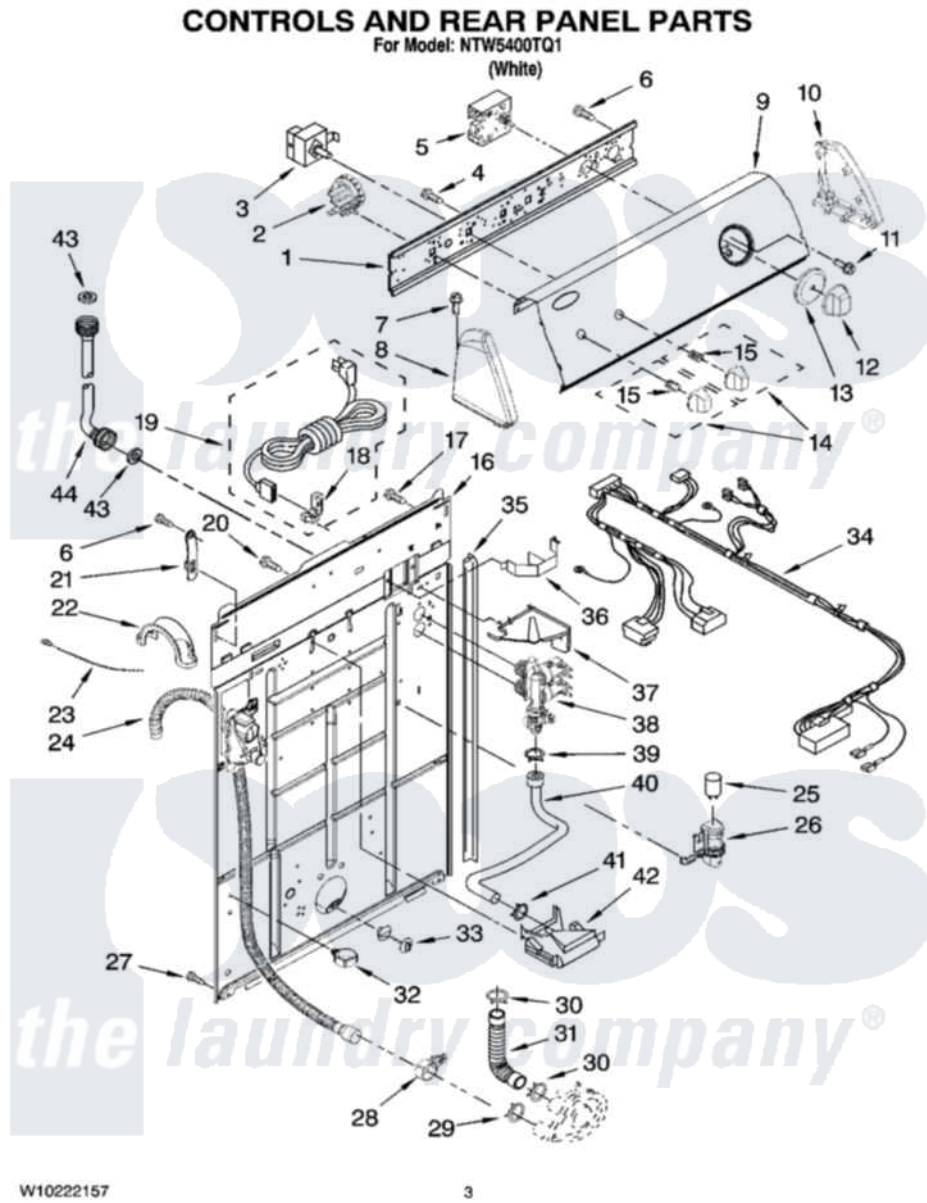

# Maytag NTW5400TQ1 02 - CONTROLS AND REAR PANEL PARTS

W10222157

3

Maytag [Residential Maytag NTW5400TQ1 Washer Parts](#) Parts Diagram 02 - CONTROLS AND REAR PANEL PARTS  
Click on the part number to view part

Item	Original Part Number	Replaced By	Status	Part Description
1	<a href="#">3948608</a>			Bracket, Control
2	8577845	<a href="#">W10339334</a>		Switch-WL
3	<a href="#">8578337</a>			Switch, Water Temperature
4	<a href="#">3400073</a>			Screw, Ground
5	<a href="#">8572976</a>			Timer, Control
6	<a href="#">90767</a>			Screw, 8A X 3/8 HeX Washer Head Tapping
7	<a href="#">388326</a>			Screw, 8-18 X 1,25
8	8271365	<a href="#">279962</a>		Endcap
9	<a href="#">W10089719</a>			Panel, Console
10	8271359	<a href="#">279962</a>		Endcap
11	<a href="#">3400818</a>			Screw, Timer Mounting
12	<a href="#">W10110045</a>			Knob, Timer
13	<a href="#">W10110046</a>			Dial, Timer
14	<a href="#">W10110047</a>			Knob, Control
15	<a href="#">8536939</a>			Clip, Knob
16	<a href="#">8318015</a>			Panel, Rear