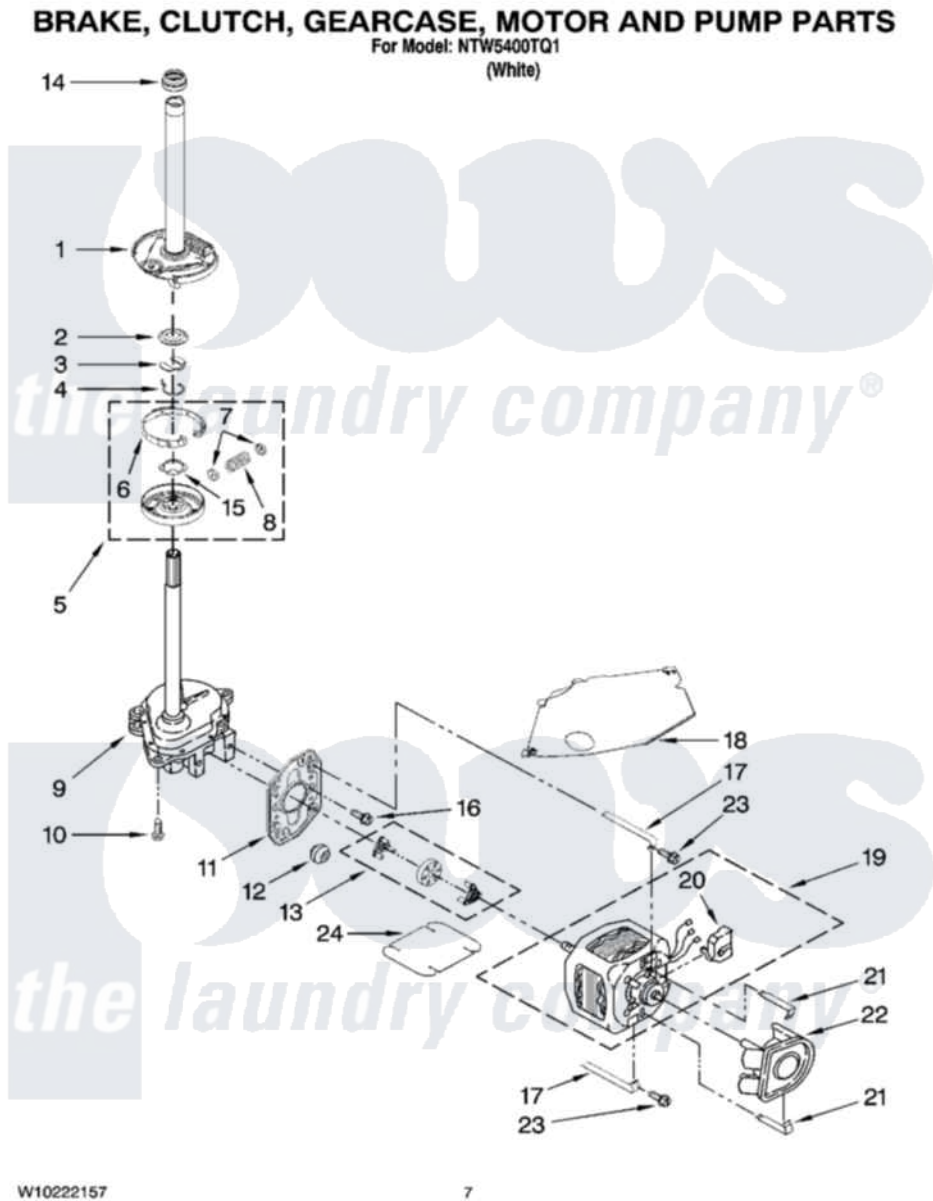

# Maytag NTW5400TQ1 04 - BRAKE, CLUTCH, GEARCASE, MOTOR AND PUMP PARTS

Maytag [Residential Maytag NTW5400TQ1 Washer Parts](#) Parts Diagram 04 - BRAKE, CLUTCH, GEARCASE, MOTOR AND PUMP PARTS

[Click on the part number to view part](#)

Item	Original Part Number	Replaced By	Status	Part Description
1	388952	<a href="#">285792</a>		Basketdrive
2	<a href="#">63292</a>			Washer, Spin Tube Thrust
3	62697	<a href="#">W10080230</a>		Ring, Spin Tube Support
4	63283	<a href="#">285353</a>		Ring
5	3951311	<a href="#">285785</a>		Clutch
6	3951308	<a href="#">285790</a>		Lining
7	<a href="#">62646</a>			Cap, Clutch Spring
8	<a href="#">3946792</a>			Spring And Damper Assembly
9	3360630	<a href="#">3360629</a>		Gearcase
10	3357334	<a href="#">3400516</a>		Screw Anti-Rattle
11	<a href="#">62611</a>			Plate, Motor Mount To Gearcase
12	<a href="#">62691</a>			Grommet, Motor
13	3364003	<a href="#">285753A</a>		Coupling
14	<a href="#">8577374</a>			Seal, Centerpost

15	<a href="#">3355454</a>		Clip, Main Drive
16	<a href="#">3400516</a>		Screw Anti-Rattle
17	<a href="#">W10086010</a>		Retainer, Motor
18	<a href="#">3362089</a>		Shield, Tub To Motor
19	8528158	<a href="#">661600</a>	Motor, Main Drive
20	<a href="#">3952056</a>		Switch, Main Drive Motor
21	<a href="#">8546127</a>		Retainer, Pump
22	<a href="#">3363394</a>		Pump
23	3387485	<a href="#">273556</a>	Screw, 10-16 X 5/8
24	<a href="#">3946532</a>		Shield, Motor