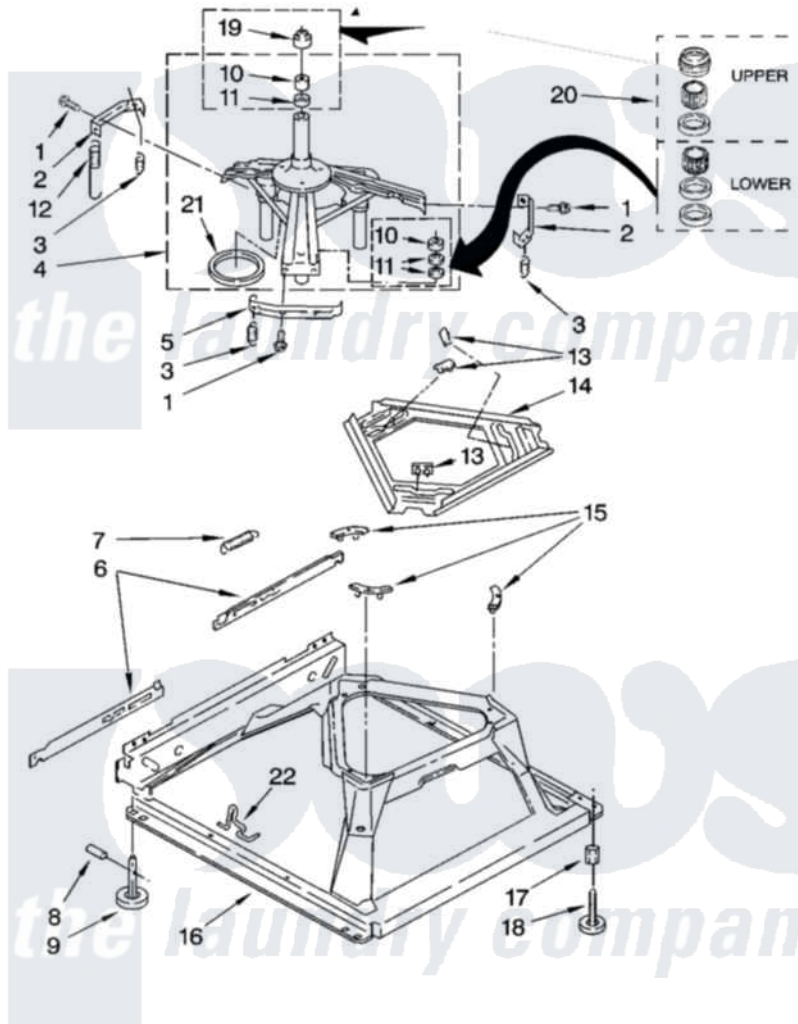

Maytag NTW5400TQ1 05 - MACHINE BASE PARTS

MACHINE BASE PARTS

For Model: NTW5400TQ1
(White)

8

W10222157

Maytag [Residential Maytag NTW5400TQ1 Washer Parts](#) Parts Diagram 05 - MACHINE BASE PARTS
Click on the part number to view part

Item	Original Part Number	Replaced By	Status	Part Description
1	3400076			Screw, Bracket Mounting
2	64067			Bracket, Spring Outer
3	63907			Spring, Suspension
4	8575214	280184		Support
5	64065			Bracket, Spring Outer
6	63466			Link, Leveling Mechanism
7	62597	8316845		Spring
8	62837			Pin, Knurled
9	62596	285244		Feet-Leveling
10	8546455			Bearing, Centerpost
11	357409	359449		Seal, Agitator Shaft
12	8534035	285901		Spring
13	62568	285219		Pad
14	3946509			Plate, Suspension
15	3363660	285744		Pad
16	3946512	285771		Base

17	3359452	Nut, Lock
18	W10001130	Foot, Leveling
19	8577376	Seal, Centerpost
20	285203	Centerpost Bearing Kit
21	63134	Ring, Sound Deadening
22	W10145155	Retainer, Suspension Spring