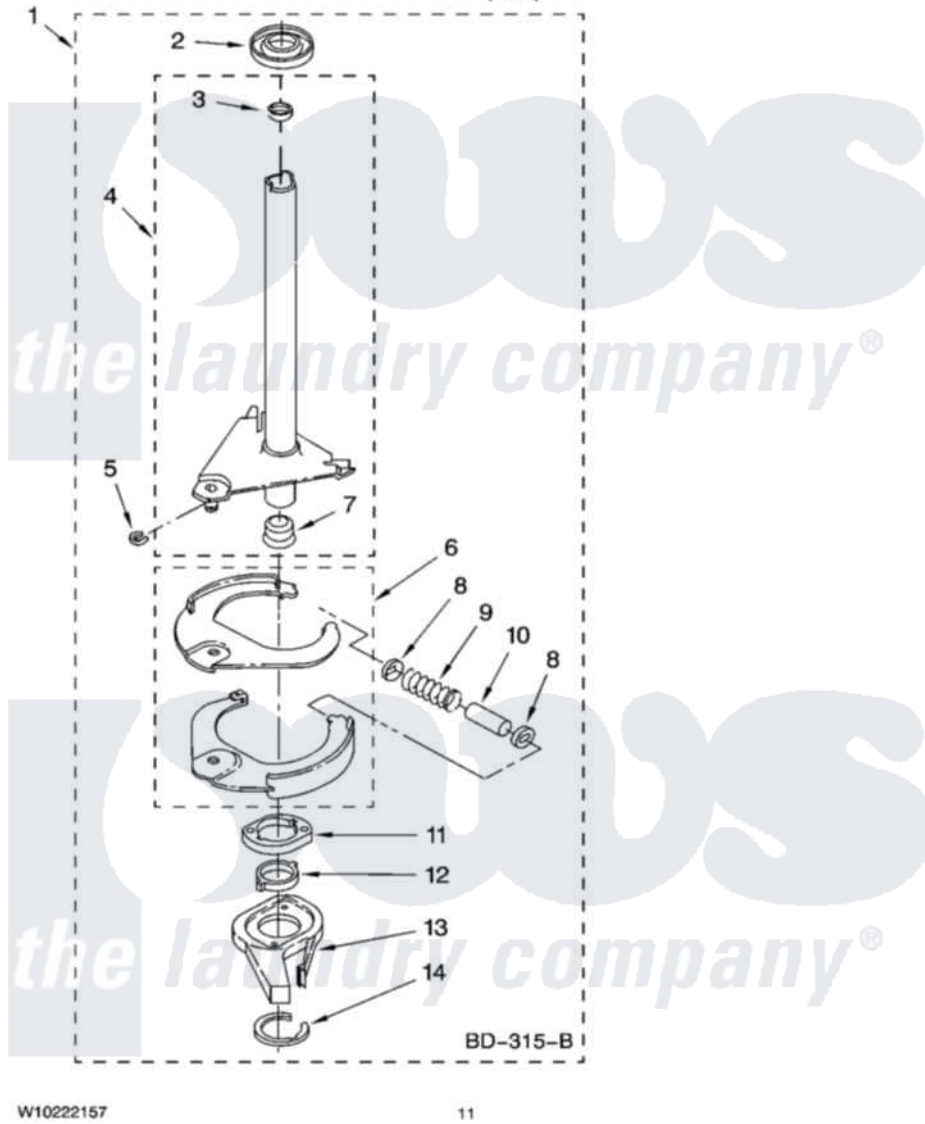

Maytag NTW5400TQ1 07 - BRAKE AND DRIVE TUBE PARTS

BRAKE AND DRIVE TUBE PARTS

For Model: NTW5400TQ1
(White)

W10222157

11

Maytag [Residential Maytag NTW5400TQ1 Washer Parts](#) Parts Diagram 07 - BRAKE AND DRIVE TUBE PARTS
Click on the part number to view part

Item	Original Part Number	Replaced By	Status	Part Description
1	388952	285792		Basketdrive
2	62658			Ring, Thrust
3	356427			Seal, Spin Pinion
4	64027	64208		Tube-Spin
5	64035	W10083190		Ring, Retaining
6	64232	285438		Shoe-Brake
7	62703	8546462		"T" Bearing, Spin Tube
8	3353956	285658		Sleeve
9	387806		Not Available	Spring, Brake
10	3355360	285658		Sleeve
11	661516	8546461		Cam, Brake Release
12	63022			Sleeve, Cam
13	64194	285790		Lining
14	90368	W10083200		Ring, Retaining
NI	BLANK		Not Available	FOLLOWING PARTS NOT ILLUSTRATED
"	285208			Lubricant