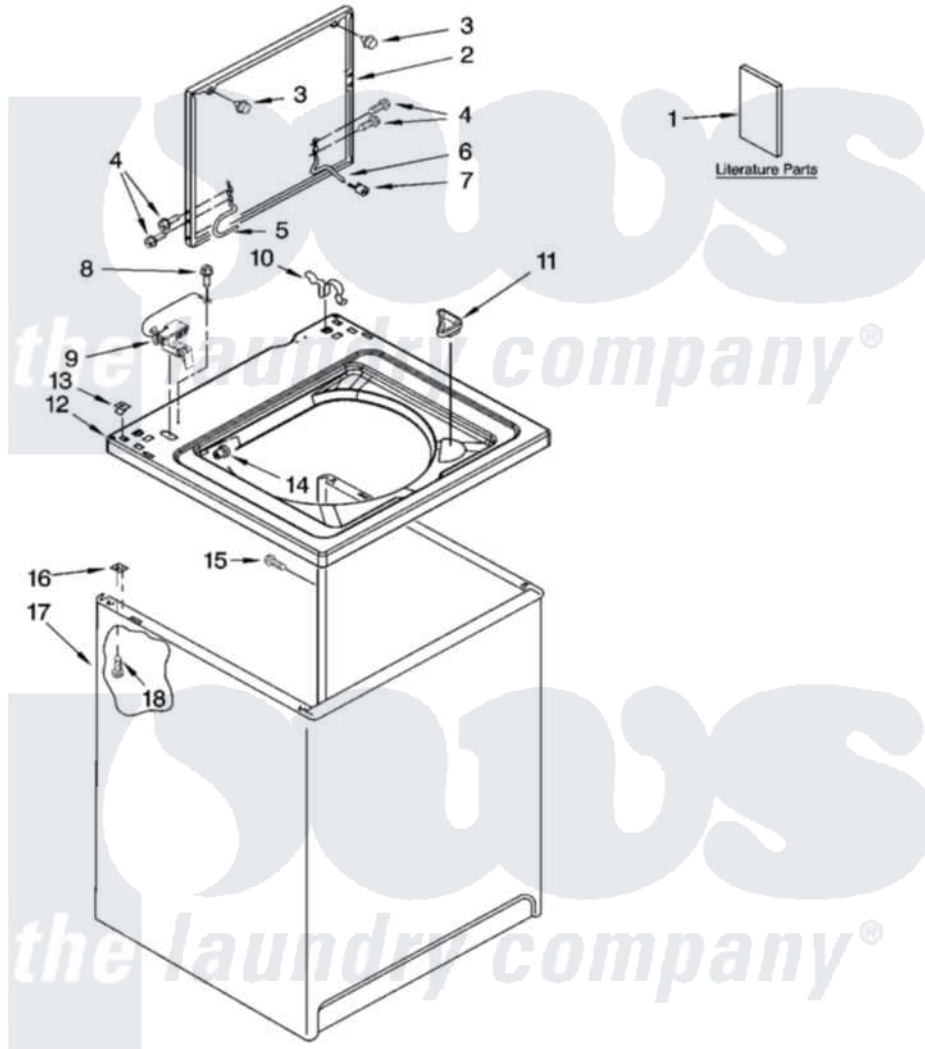

# Maytag NTW5500TQ0 01 - TOP AND CABINET PARTS

**Amana**

## TOP AND CABINET PARTS

For Model: NTW5500TQ0  
(White)

AUTOMATIC  
WASHER

IMPORTANT: All Part Numbers Listed Are Whirlpool Numbers. Source Parts Through Whirlpool.

2-07 Litho in U.S.A. (dtd)

1

Part No. W10115604 Rev. B

Maytag Residential Maytag NTW5500TQ0 Washer Parts Parts Diagram 01 - TOP AND CABINET PARTS

[Click on the part number to view part](#)

Item	Original Part Number	Replaced By	Status	Part Description
1	<a href="#">W10044800</a>			Installation Instructions
"	W10092679		Not Available	Use & Care Guide
"	W10092677		Not Available	Feature Sheet
"	W10092702		Not Available	Energy Guide
"	8578910		Not Available	Wiring Diagram
2	W10093700	<a href="#">W10193857</a>		Lid
3	<a href="#">9724509</a>			Bumper, Lid
4	W10119872	<a href="#">W10119828</a>		Screw, Lid Hinge Mounting
5	<a href="#">8318088</a>			Hinge, Lid
6	<a href="#">54583</a>			Hinge, Lid
7	<a href="#">19119</a>			Bumper, Lid Hinge
8	<a href="#">3351614</a>			Screw, Gearcase Cover Mounting
9	<a href="#">8318084</a>			Switch, Lid
10	<a href="#">62780</a>			Clip, Top And Cabinet And Rear Panel
11	<a href="#">3362952</a>			Dispenser, Bleach

12	<a href="#">8318064</a>		Top
13	<a href="#">357213</a>		Nut, Push-In
14	<a href="#">21258</a>		Bearing, Lid Hinge
15	3357011	<a href="#">308685</a>	Side Trim )
16	62750		Spacer, Cabinet To Top (4)
17	<a href="#">63424</a>		Cabinet
18	<a href="#">3390631</a>		Screw, 10-16 X 3/8