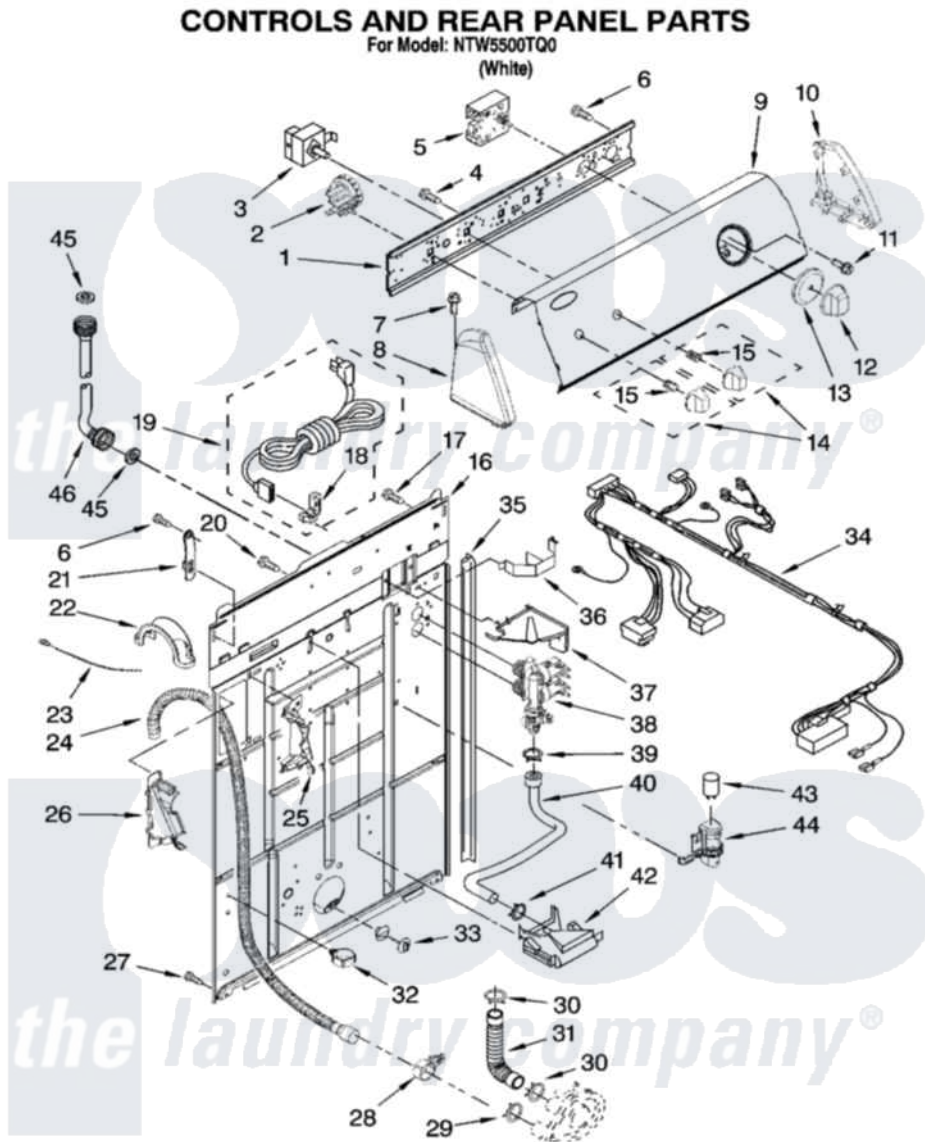

Maytag NTW5500TQ0 02 - CONTROLS AND REAR PANEL PARTS

IMPORTANT: All Part Numbers Listed Are Whirlpool Numbers. Source Parts Through Whirlpool.

W10115604

3

Maytag Residential Maytag NTW5500TQ0 Washer Parts Parts Diagram 02 - CONTROLS AND REAR PANEL PARTS

[Click on the part number to view part](#)

Item	Original Part Number	Replaced By	Status	Part Description
1	3948608			Bracket, Control
2	8577844	W10339251		Switch-WL
3	8578338			Switch, Water Temperature
4	3400073			Screw, Ground
5	8546685			Timer, Control
6	90767			Screw, 8A X 3/8 HeX Washer Head Tapping
7	388326			Screw, 8-18 X 1,25
8	8271365	279962		Endcap
9	W10089689			Panel, Console
10	8271359	279962		Endcap
11	3400818			Screw, Timer Mounting
12	W10110045			Knob, Timer
13	W10110046			Dial, Timer
14	W10110047			Knob, Control
15	8536939			Clip, Knob
16	8318015			Panel, Rear

17	3351614		Screw, Gearcase Cover Mounting
18	3952821	285777	Relief-Str
19	8578842	285800	Cord-Power
20	9740848		Screw, Mixing Valve Mounting
21	8568314		Strap, Console
22	8577378		U-Bend, Drain Hose
23	3347868	W10339879	Tie, Cable
24	8559373	W10096921	Drain Hose Assembly
25	8541669		Bucket, Drain Hose
26	8541658		Bucket, Drain Hose
27	62863	3390631	Screw, 10-16 X 3/8
28	8541668		Clamp, Hose
29	8317496	285655	Clamp, Hose
30	3363366	616099	Clamp
31	3951449	285871	Hose
32	8541667		Clamp, Hose
33	8519200		Support, Rear Panel
34	W10114186		Harness, Wiring
35	62747		Pad, Rear Panel
36	8055003		Clip, Harness And Pressure Switch
37	8539874		Shield, Suds
38	8578343		Valve, Water Inlet W/Bi-Metal
39	301958	596669	Clamp, Manifold
40	8317974	8317926	Hose, Vacuum Break
41	370450	596669	Clamp, Manifold
42	387606	3360977	Break-Vac
43	8572717		Capacitor, Motor Start
44	8318046		Clip, Capacitor
45	3976300	16123	Washer Inlet-Hose Miscellaneous Parts Must be Ordered Separately.
46	8571377	89503	Hose-Inlet
"	8571378	89503	Hose-Inlet