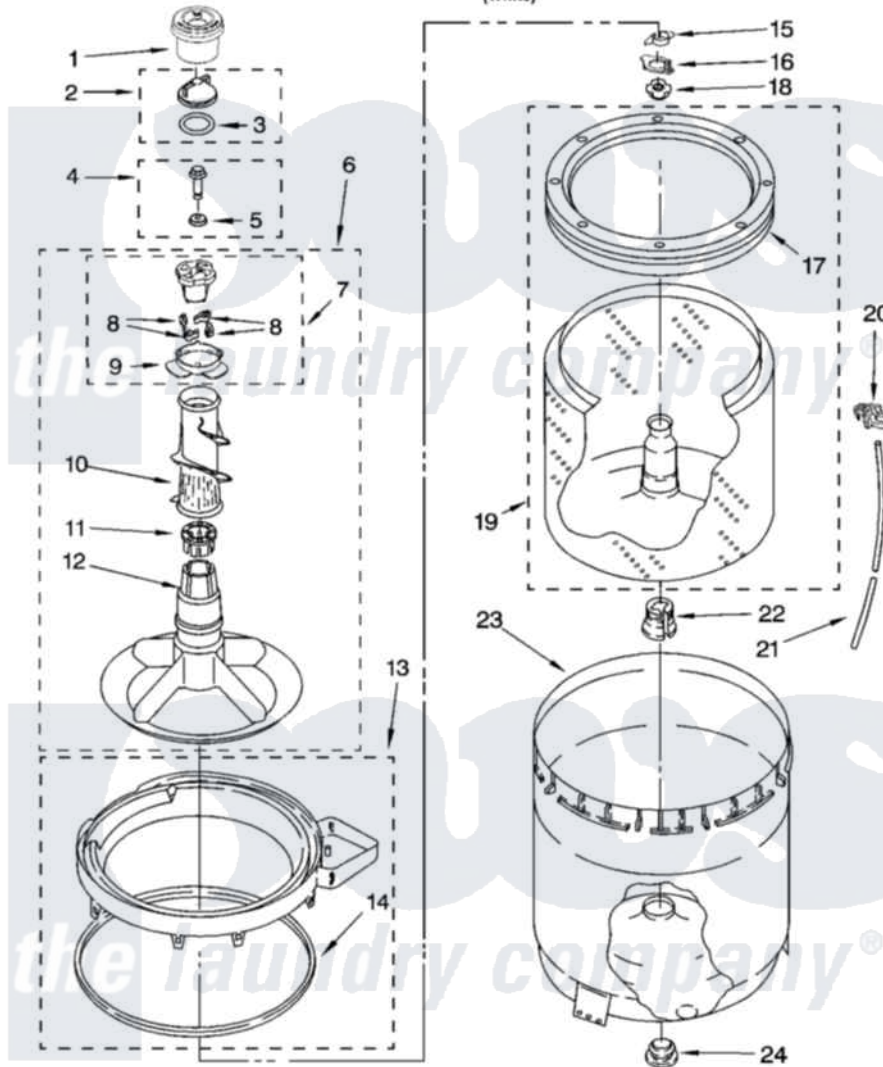

Maytag NTW5500TQ0 03 - AGITATOR, BASKET AND TUB PARTS

AGITATOR, BASKET AND TUB PARTS

For Model: NTW5500TQ0
(White)

IMPORTANT: All Part Numbers Listed Are Whirlpool Numbers. Source Parts Through Whirlpool.

W10115604

5

Maytag Residential Maytag NTW5500TQ0 Washer Parts Diagram 03 - AGITATOR, BASKET AND TUB PARTS

Click on the part number to view part

Item	Original Part Number	Replaced By	Status	Part Description
1	8575076	8575076A		Dispenser
2	3354733	W10074580		Cap, Barrier
3	3348855	W10072840		Fabric Softener
4	358237			Screw And Washer
5	3949550			Washer
6	W10093696			Agitator
7	3951682	285809		Cam-Agitator
8	3366877	80040		Dog-Agitator
9	3952374			Bearing, Driven Cam
10	3363003			Mover, Clothes
11	3951608			Spacer, Thrust
12	W10093695			Agitator
13	W10093698			Tub Ring And Gasket
14	3976308			Gasket, Tub Ring
15	3354845			Clip, Agitator
16	8543666			Washer, Agitator

17	8519788	387240	Ring, Balance
18	21366		Nut, Spanner
19	W10093703		Basket
20	2219077		Clip, Pressure Switch Hose
21	3347780	353244	Hose, Pressure Switch
22	389140		Tub Block, Basket Drive
23	63849		Strain Relief, Power Cord
24	383727		Gasket, Centerpodt