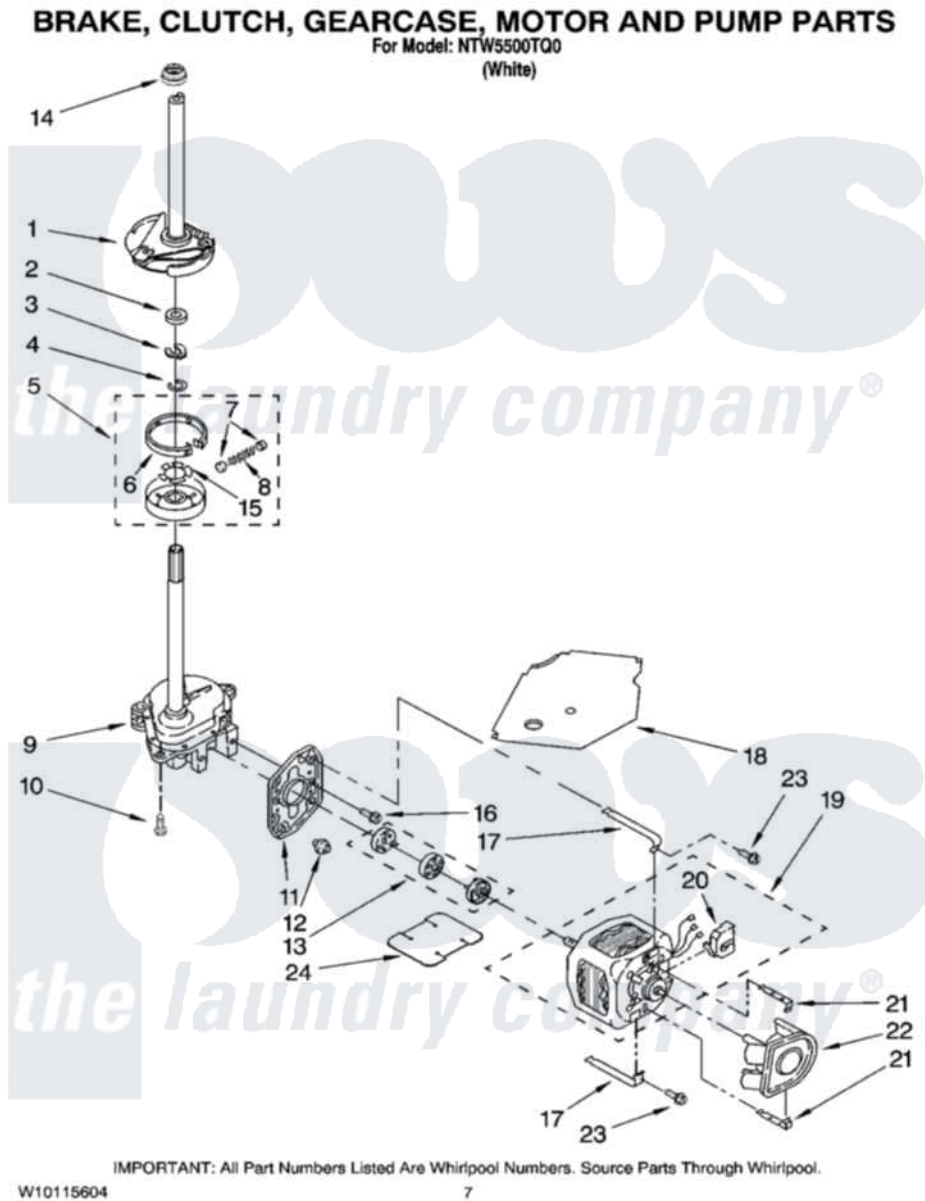

Maytag NTW5500TQ0 04 - BRAKE, CLUTCH, GEARCASE, MOTOR AND PUMP PARTS

Maytag [Residential Maytag NTW5500TQ0 Washer Parts](#) Parts Diagram 04 - BRAKE, CLUTCH, GEARCASE, MOTOR AND PUMP PARTS

[Click on the part number to view part](#)

Item	Original Part Number	Replaced By	Status	Part Description
1	388952	285792		Basketdrive
2	63292			Washer, Spin Tube Thrust
3	62697	W10080230		Ring, Spin Tube Support
4	63283	285353		Ring
5	3951311	285785		Clutch
6	3951308	285790		Lining
7	62646			Cap, Clutch Spring
8	3946792			Spring And Damper Assembly
9	3360630	3360629		Gearcase
10	3357334	3400516		Screw Anti-Rattle
11	62611			Plate, Motor Mount To Gearcase
12	62691			Grommet, Motor
13	3364003	285753A		Coupling
14	8577374			Seal, Centerpost

15	3355454		Clip, Main Drive
16	3400516		Screw Anti-Rattle
17	3349637	W10086010	Retainer, Motor
18	3362089		Shield, Tub To Motor
19	8528157	661600	Motor, Main Drive
20	3952056		Switch, Main Drive Motor
21	8546127		Retainer, Pump
22	3363394		Pump
23	3387485	273556	Screw, 10-16 X 5/8
24	3946532		Shield, Motor