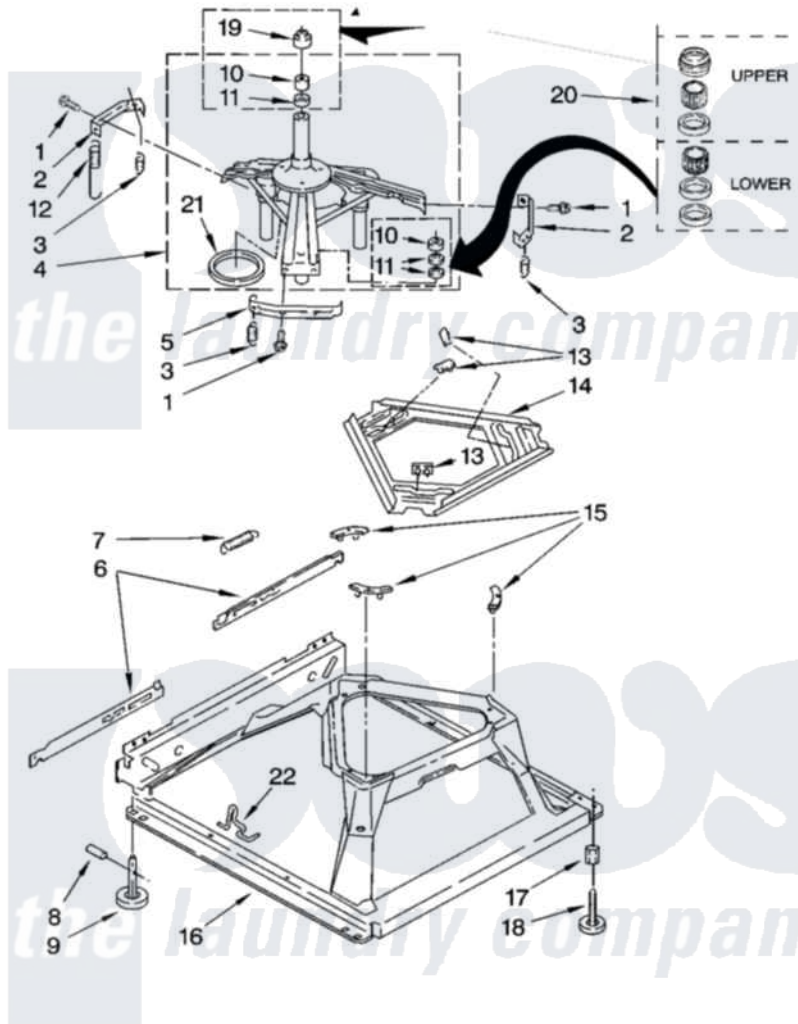

Maytag NTW5500TQ0 05 - MACHINE BASE PARTS

MACHINE BASE PARTS

For Model: NTW5500TQ0
(White)

IMPORTANT: All Part Numbers Listed Are Whirlpool Numbers. Source Parts Through Whirlpool.

8

W10115604

[Maytag Residential Maytag NTW5500TQ0 Washer Parts](#) Parts Diagram 05 - MACHINE BASE PARTS

[Click on the part number to view part](#)

Item	Original Part Number	Replaced By	Status	Part Description
1	3400076			Screw, Bracket Mounting
2	64067			Bracket, Spring Outer
3	63907			Spring, Suspension
4	8575214	280184		Support
5	64065			Bracket, Spring Outer
6	63466			Link, Leveling Mechanism
7	62597	8316845		Spring
8	62837			Pin, Knurled
9	62596	285244		Feet-Leveling
10	8546455			Bearing, Centerpost
11	357409	359449		Seal, Agitator Shaft
12	388492	W10250667		Spring, Counterweight
13	62568	285219		Pad
14	3946509			Plate, Suspension
15	3363660	285744		Pad
16	3946512	285771		Base

17	3359452	Nut, Lock
18	W10001130	Foot, Leveling
19	8577376	Seal, Centerpost
20	285203	Centerpost Bearing Kit
21	63134	Ring, Sound Deadening
22	63806	W10145155 Retainer, Suspension Spring