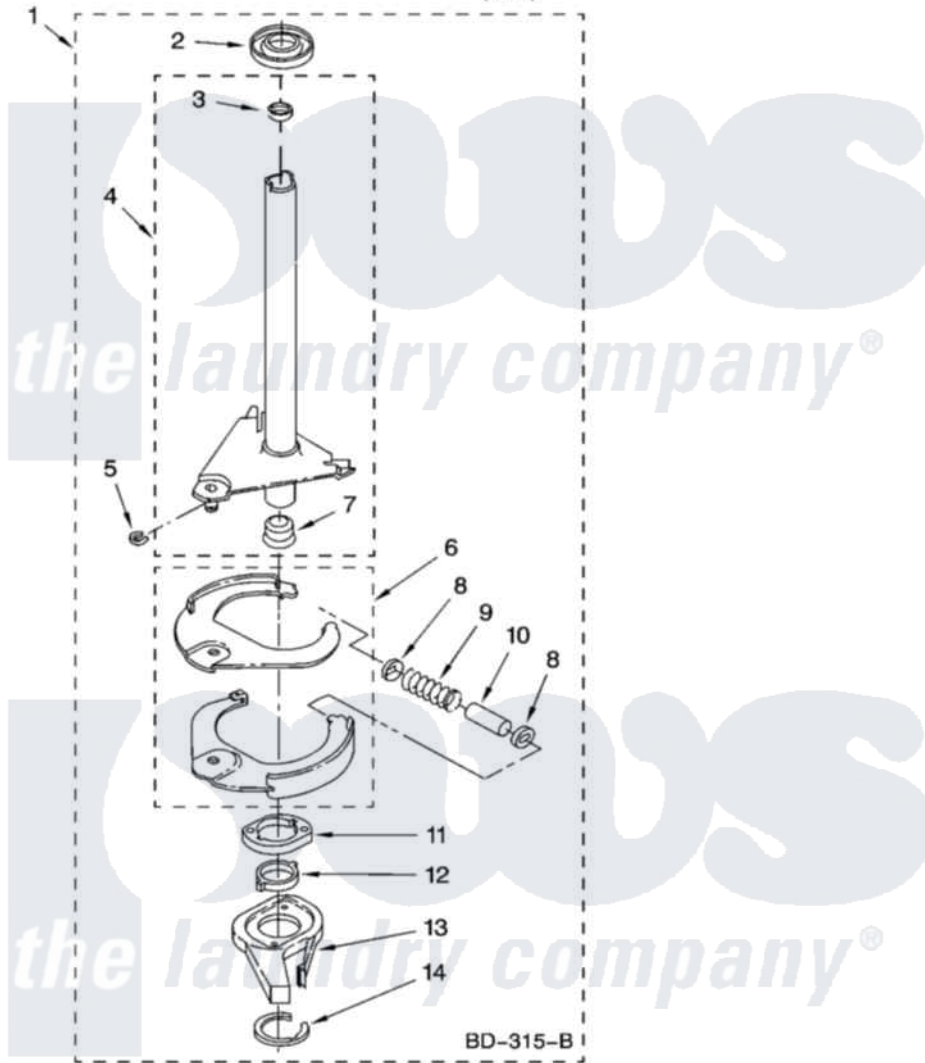

Maytag NTW5500TQ0 07 - BRAKE AND DRIVE TUBE PARTS

BRAKE AND DRIVE TUBE PARTS

For Model: NTW5500TQ0
(White)

IMPORTANT: All Part Numbers Listed Are Whirlpool Numbers. Source Parts Through Whirlpool.

W10115604

11

Maytag Residential Maytag NTW5500TQ0 Washer Parts Parts Diagram 07 - BRAKE AND DRIVE TUBE PARTS

[Click on the part number to view part](#)

Item	Original Part Number	Replaced By	Status	Part Description
1	388952	285792		Basketdrive
2	62658			Ring, Thrust
3	356427			Seal, Spin Pinion
4	64027	64208		Tube-Spin
5	64035	W10083190		Ring, Retaining
6	64232	285438		Shoe-Brake
7	62703	8546462		"T" Bearing, Spin Tube
8	3353956	285658		Sleeve
9	387806		Not Available	Spring, Brake
10	3355360	285658		Sleeve
11	661516	8546461		Cam, Brake Release
12	63022			Sleeve, Cam
13	64194	285790		Lining
14	90368	W10083200		Ring, Retaining
"			Not Available	
"	285208			Lubricant