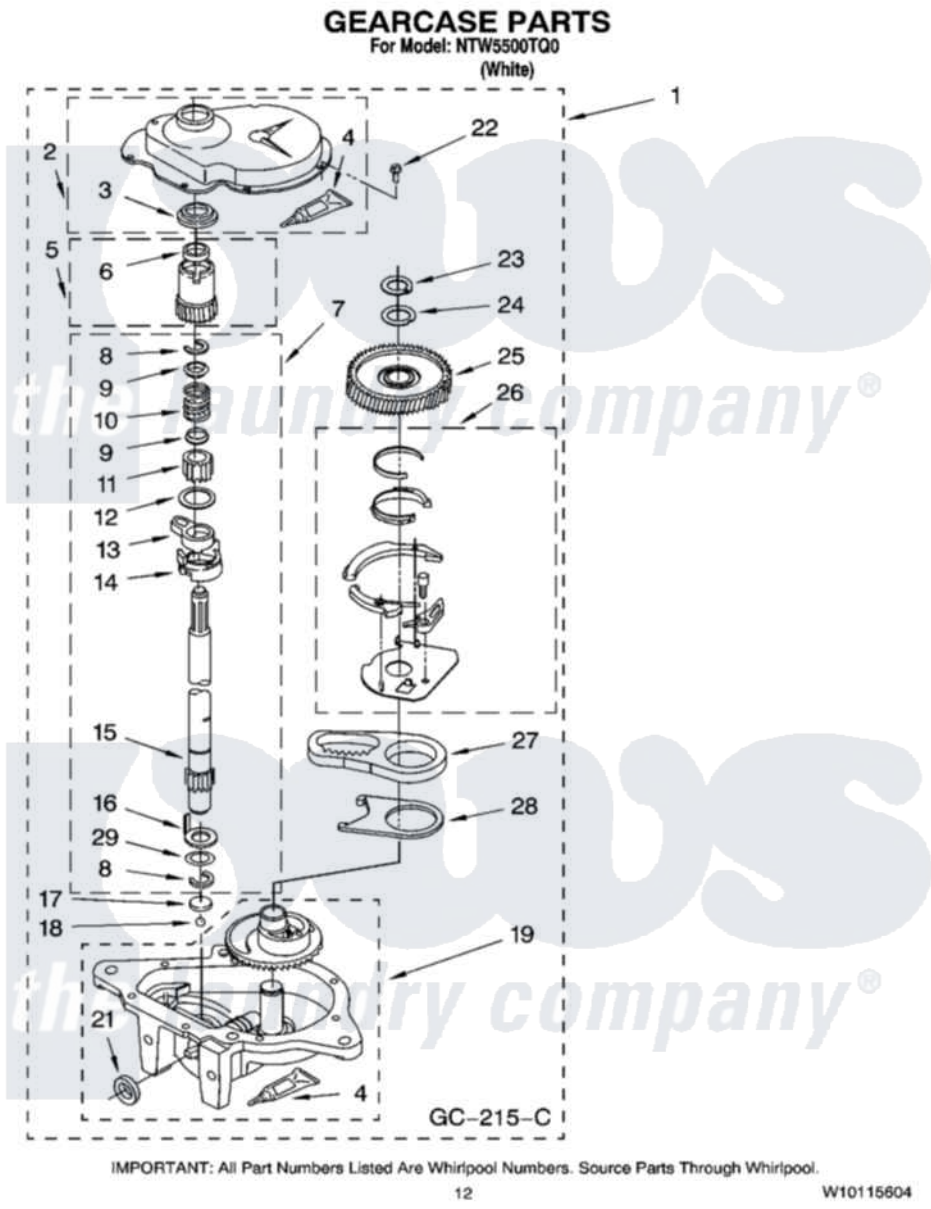

Maytag NTW5500TQ0 08 - GEARCASE PARTS, OPTIONAL PARTS (NOT INCLUDED)

Maytag Residential Maytag NTW5500TQ0 Washer Parts Parts Diagram 08 - GEARCASE PARTS, OPTIONAL PARTS (NOT INCLUDED)

Click on the part number to view part

Item	Original Part Number	Replaced By	Status	Part Description
1	3360630	3360629		Gearcase
2	285202			Cover, Gearcase
3	3349985			Seal, Gearcase Cover
4	285195			Sealer Sealer, Gasket
5	63320	285362		Gear and Pinion
6	356427			Seal, Spin Pinion
7	389387			Shaft, Agitator
8	90369		Not Available	Ring, Retaining (2)
9	62677			Retainer, Spring
10	62676			Spring, Agitator
11	63273	285509		Shaft, Agitator
12	62619			Washer, Agitator Gear
13	62580	285206		Cam-Agitator
14	62581	285206		Cam-Agitator
15	285509			Shaft, Agitator

16	62618		Washer, Cam Thrust
17	16018	285205	Bearing
18	85529	285205	Bearing
19	389230	285515	Gearcase
21	285352		Seal Kit, Thrust Plug
22	3351614		Screw, Gearcase Cover Mounting
23	3362552	285765	Ring-Retrn
24	285735	285766	Washer Kit, Thrust
25	62570	285362	Gear and Pinon
26	388253	999516	Shelf-Glas
27	3349296	8546456	Rack, Connecting
28	62621		Actuator, Shift
29	388815		Washer, Intermediate 1 3976263 Miscellaneous Parts Bag 2 3976300 Washer, Inlet Hose 3 3366913 Clamp, Hose
	72017		Paint, Touch-Up
"	350938		Paint, Pressurized Spray B
"	350930		Paint, Pressurized Spray B
"	799344		Paint, Touch-Up)
"		Not Available	
"	350572		Oil
"		Not Available	
"	285208		Lubricant
"	W10340308		Control-Elec
"	285195		Sealer Sealer, Gasket
"		Not Available	
"	367031		Water System Parts
"	280129	280129A	Break-Sphn
"	280130	280130A	Adapter
"	280131	40922	Hose