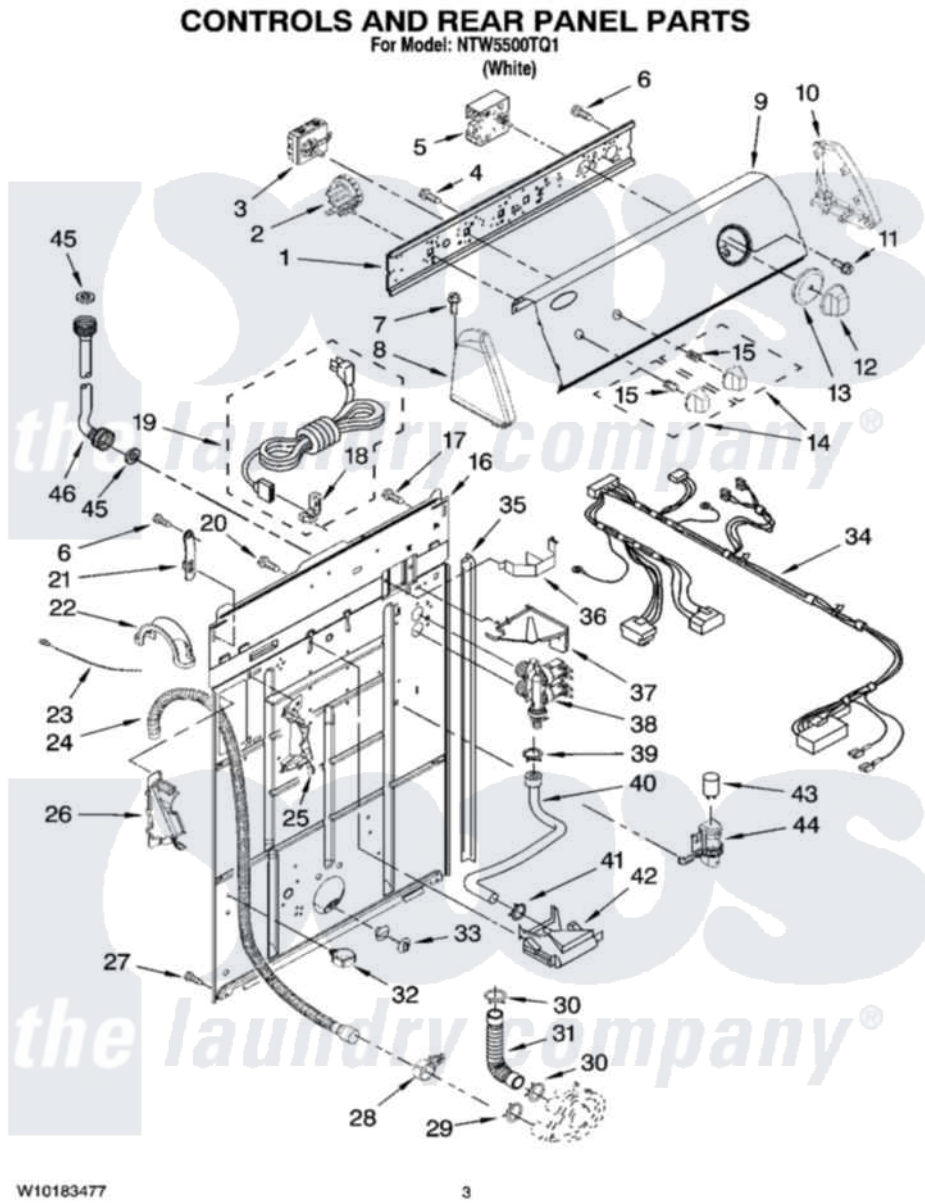

Maytag NTW5500TQ1 02 - CONTROLS AND REAR PANEL PARTS

Maytag Residential Maytag NTW5500TQ1 Washer Parts Parts Diagram 02 - CONTROLS AND REAR PANEL PARTS
Click on the part number to view part

Item	Original Part Number	Replaced By	Status	Part Description
1	3948608			Bracket, Control
2	8577844	W10339251		Switch-WL
3	W10113058	W10184148		Switch, Water Temperature
4	3400073			Screw, Ground
5	8546685			Timer, Control
6	90767			Screw, 8A X 3/8 HeX Washer Head Tapping
7	388326			Screw, 8-18 X 1,25
8	8271365	279962		Endcap
9	W10089689			Panel, Console
10	8271359	279962		Endcap
11	3400818			Screw, Timer Mounting
12	W10110045			Knob, Timer
13	W10110046			Dial, Timer
14	W10110047			Knob, Control
15	8536939			Clip, Knob
16	8318015			Panel, Rear

17	3351614		Screw, Gearcase Cover Mounting
18	3952821	285777	Relief-Str
19	8578842	285800	Cord-Power
20	9740848		Screw, Mixing Valve Mounting
21	8568314		Strap, Console
22	8577378		U-Bend, Drain Hose
23	3347868	W10339879	Tie, Cable
24	W10122138	W10096921	Drain Hose Assembly
25	8541669		Bucket, Drain Hose
26	8541658		Bucket, Drain Hose
27	62863	3390631	Screw, 10-16 X 3/8
28	8541668		Clamp, Hose
29	8317496	285655	Clamp, Hose
30	3363366	616099	Clamp
31	3951449	285871	Hose
32	8541667		Clamp, Hose
33	8519200		Support, Rear Panel
34	W10121436		Harness, Wiring
35	62747		Pad, Rear Panel
36	8055003		Clip, Harness And Pressure Switch
37	8539874		Shield, Suds
38	3979347	3979346	Valve, Water Inlet And Thermistor Assembly
39	301958	596669	Clamp, Manifold
40	8317974	8317926	Hose, Vacuum Break
41	370450	596669	Clamp, Manifold
42	387606	3360977	Break-Vac
43	8572717		Capacitor, Motor Start
44	8318046		Clip, Capacitor
45	3976300	16123	Washer Inlet-Hose Miscellaneous Parts Must be Ordered Separately.
46	8571377	89503	Hose-Inlet
"	8571378	89503	Hose-Inlet