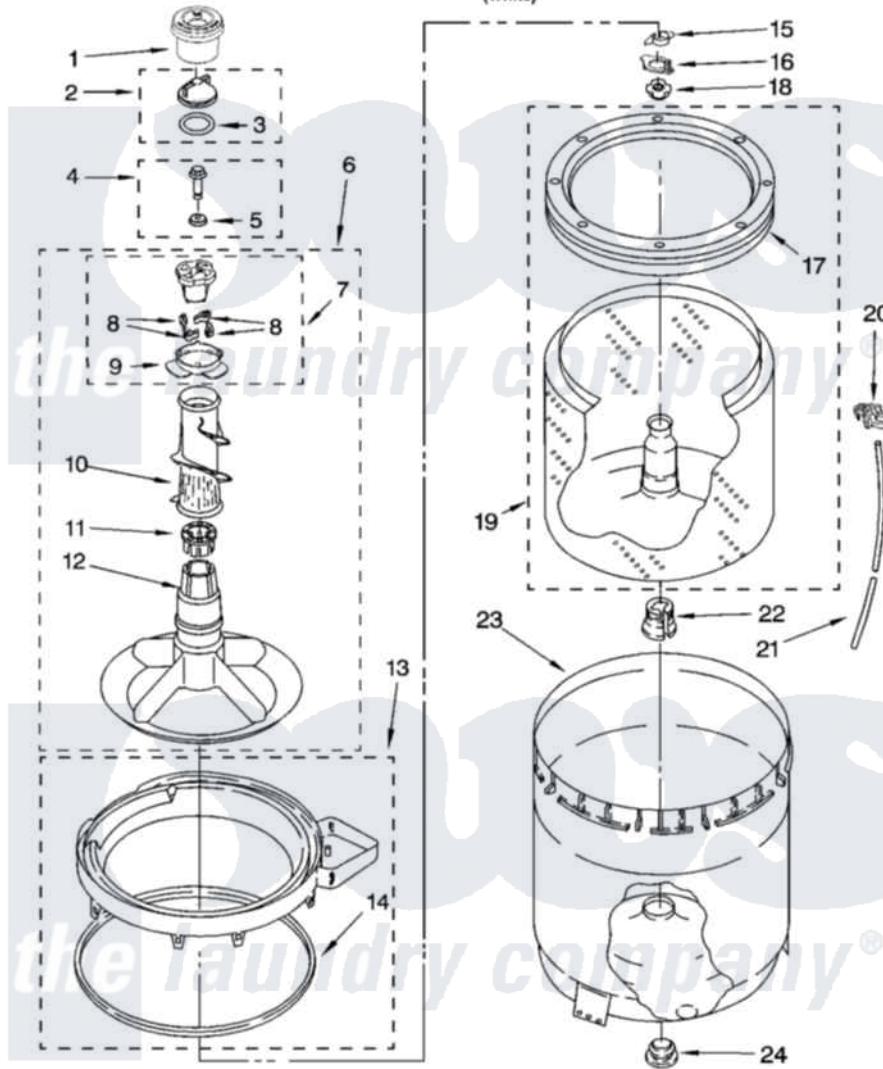

Maytag NTW5500TQ1 03 - AGITATOR, BASKET AND TUB PARTS

AGITATOR, BASKET AND TUB PARTS

For Model: NTW5500TQ1
(White)

W10183477

5

Maytag [Residential Maytag NTW5500TQ1 Washer Parts](#) Parts Diagram 03 - AGITATOR, BASKET AND TUB PARTS

[Click on the part number to view part](#)

Item	Original Part Number	Replaced By	Status	Part Description
1	8575076	8575076A		Dispenser
2	3354733	W10074580		Cap, Barrier
3	W10072840			Fabric Softener
4	358237			Screw And Washer
5	3949550			Washer
6	W10093696			Agitator
7	3951682	285809		Cam-Agitator
8	3366877	80040		Dog-Agitator
9	3952374			Bearing, Driven Cam
10	3363003			Mover, Clothes
11	3951608			Spacer, Thrust
12	W10093695			Agitator
13	W10093698			Tub Ring And Gasket
14	3976308			Gasket, Tub Ring
15	3354845			Clip, Agitator
16	8543666			Washer, Agitator

17	8519788	387240	Ring, Balance
18	21366		Nut, Spanner
19	W10093703		Basket
20	2219077		Clip, Pressure Switch Hose
21	3347780	353244	Hose, Pressure Switch
22	389140		Tub Block, Basket Drive
23	63849		Strain Relief, Power Cord
24	383727		Gasket, Centerpodt